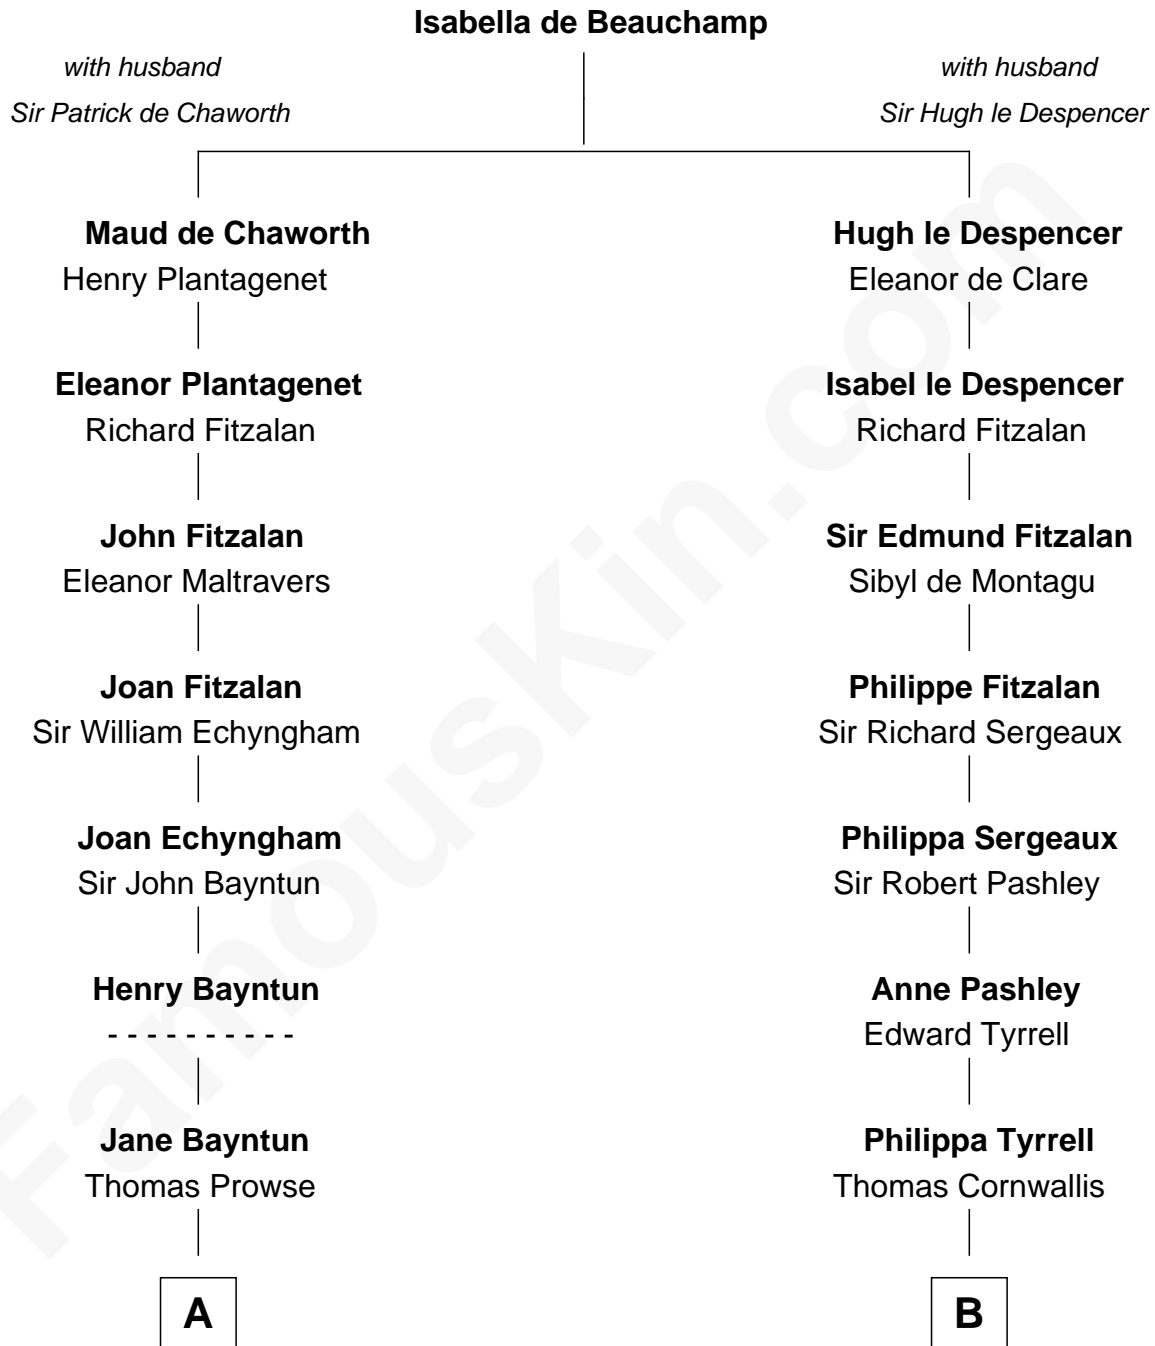

FamousKin.com

Relationship Chart of

Samuel Cony

31st Governor of Maine

16th cousin 5 times removed of

Ben Ames Williams

Novelist and Short Story Author

C

Hannah FitzRandolph

William Longstreet

James Longstreet

Mary Anna Dent

Sarah Jane Longstreet

Charles Bingley Ames

Sarah Marshall Ames

Daniel Webster Williams