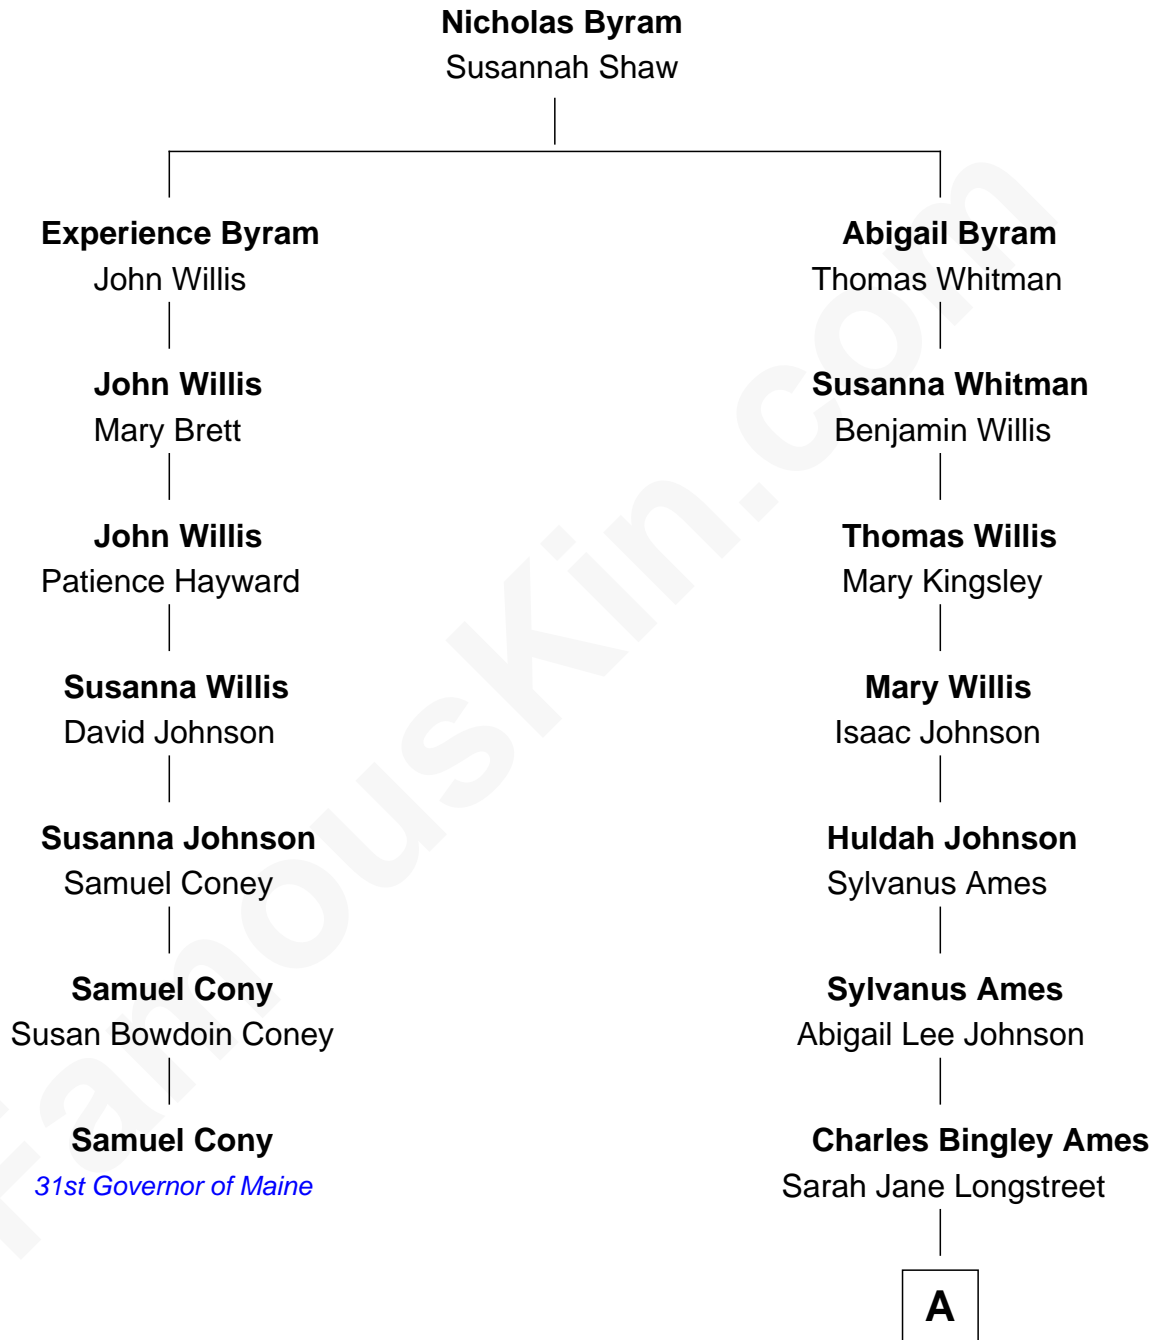

FamousKin.com

Relationship Chart of

Samuel Cony

31st Governor of Maine

6th cousin 2 times removed of

Ben Ames Williams

Novelist and Short Story Author