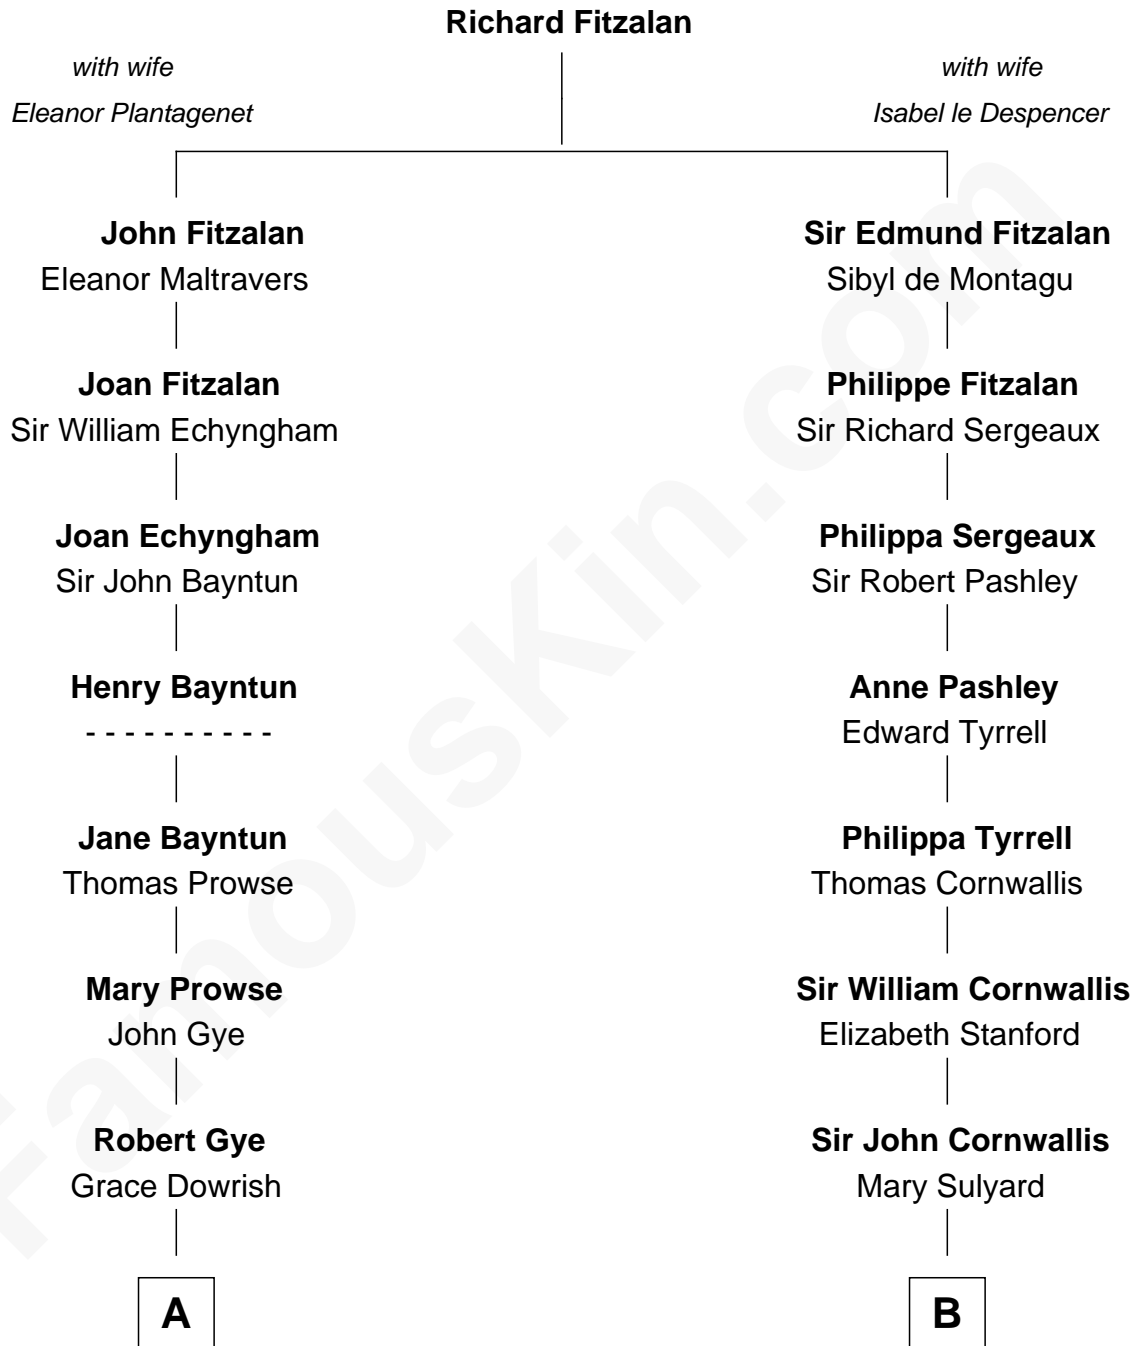

## Relationship Chart of

### Samuel Cony

31st Governor of Maine

14th cousin 5 times removed of

**Ben Ames Williams**

Novelist and Short Story Author

**C**

—  
**Sarah Jane Longstreet**  
Charles Bingley Ames

—  
**Sarah Marshall Ames**  
Daniel Webster Williams