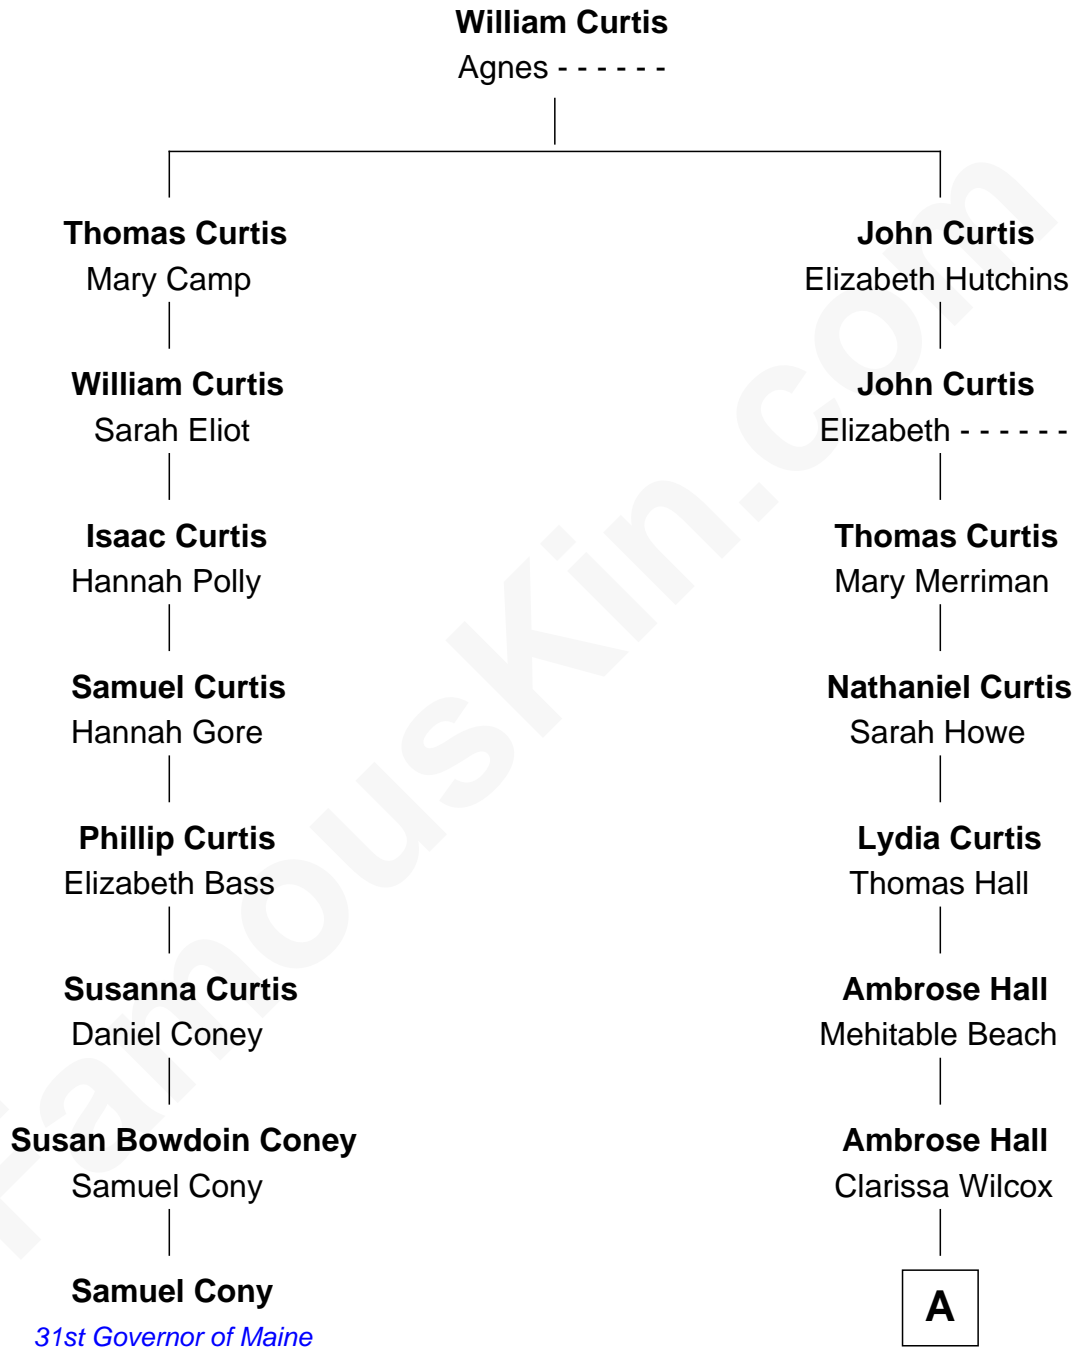

FamousKin.com

Relationship Chart of

Samuel Cony

31st Governor of Maine

7th cousin 2 times removed of

Sir Winston Churchill

Prime Minister of the United Kingdom

A

Clarissa Hall

Leonard Walter Jerome

Jeanette Jerome

Randolph Henry Spencer-Churchill

Sir Winston Churchill

Prime Minister of the United Kingdom

FamousKin.com