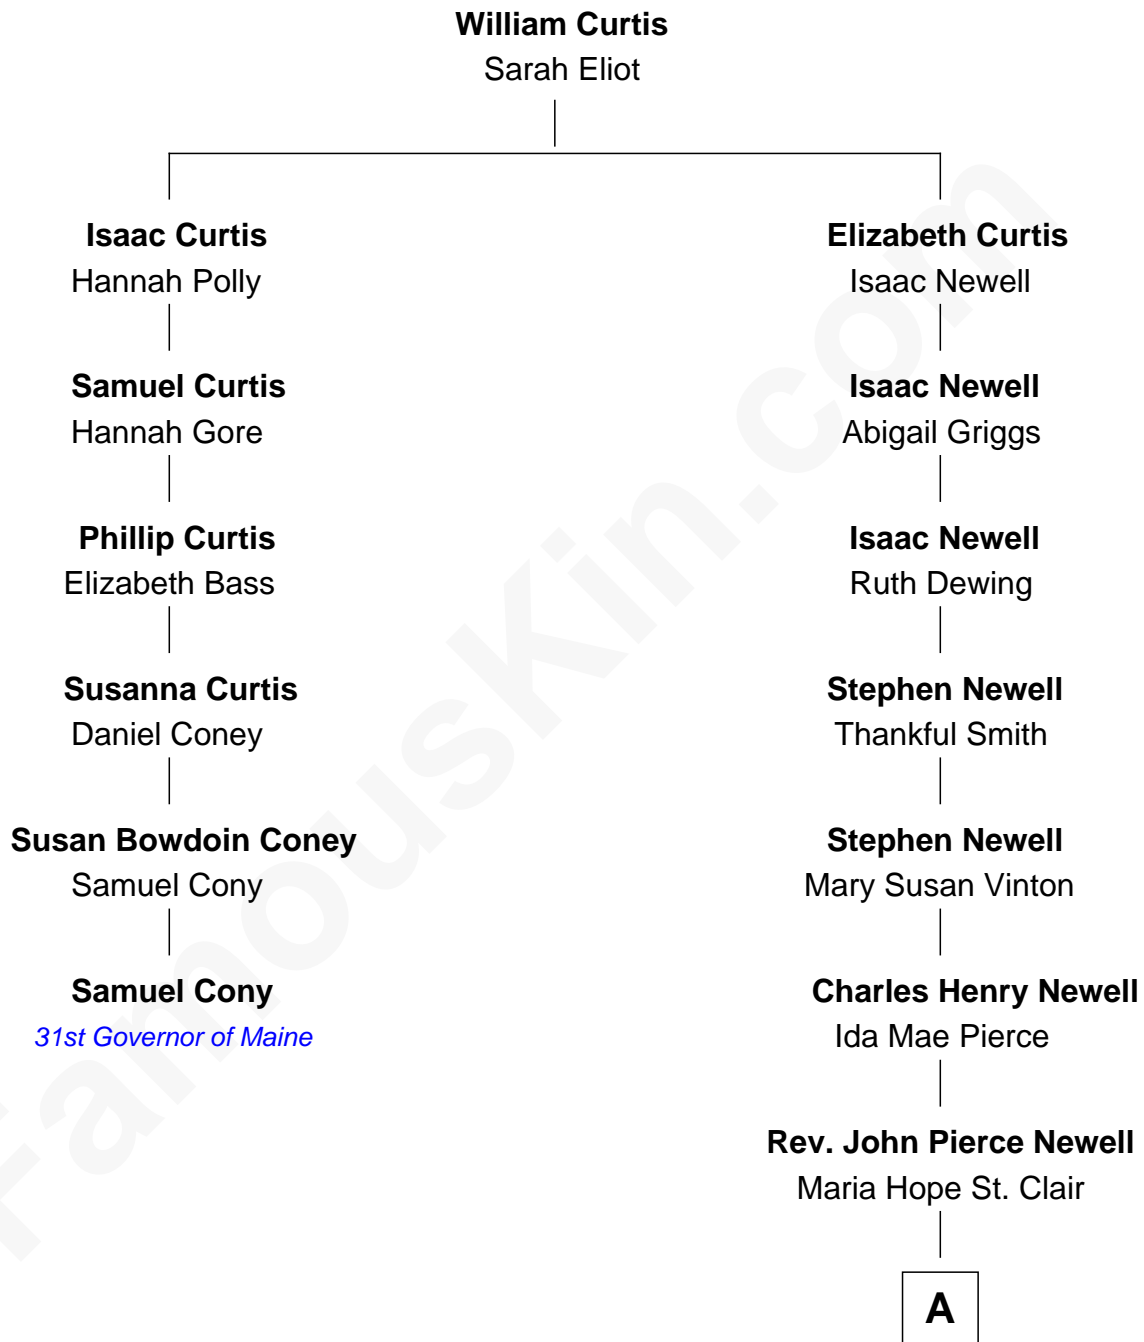

FamousKin.com

Relationship Chart of

Samuel Cony

31st Governor of Maine

5th cousin 3 times removed of

Tyne Daly

Movie, Television, and Stage Actress

A

Mary Hope Newell

James Firman Daly

Tyne Daly

Movie, Television, and Stage Actress

FamousKin.com