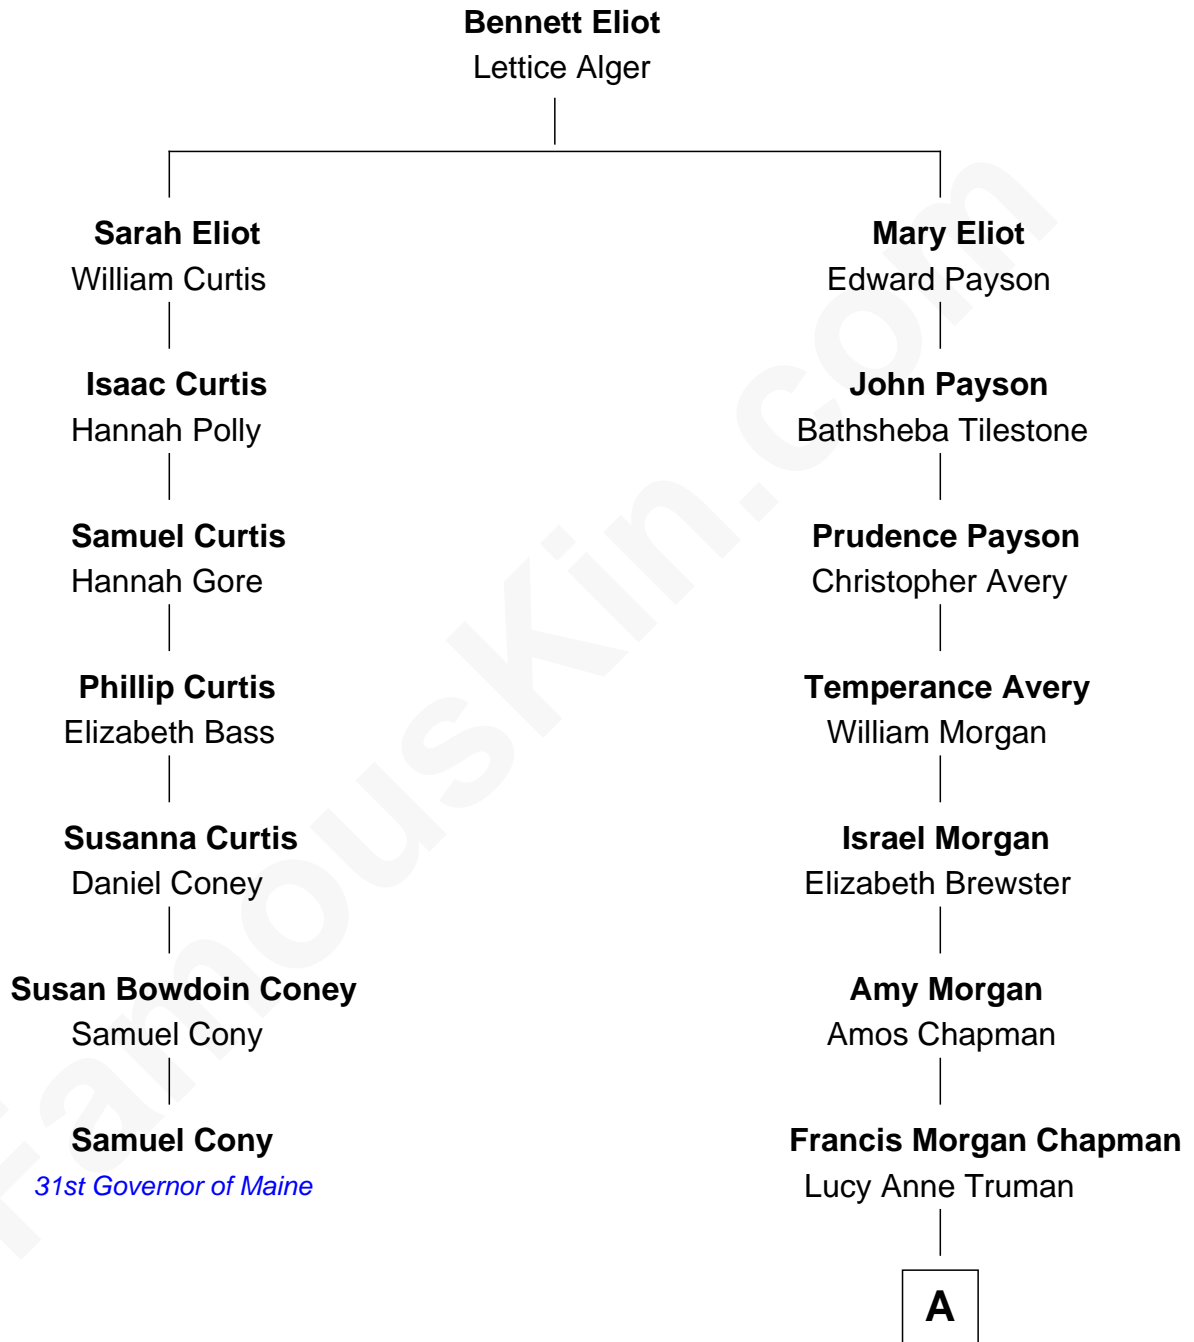

FamousKin.com

Relationship Chart of

Samuel Cony

31st Governor of Maine

6th cousin 3 times removed of

Nelson Rockefeller

41st U.S. Vice-President

A

Abby Pearce Truman Chapman

Nelson Wilmarth Aldrich

Abby Greene Aldrich

John Davison Rockefeller

Nelson Rockefeller

41st U.S. Vice-President

FamousKin.com