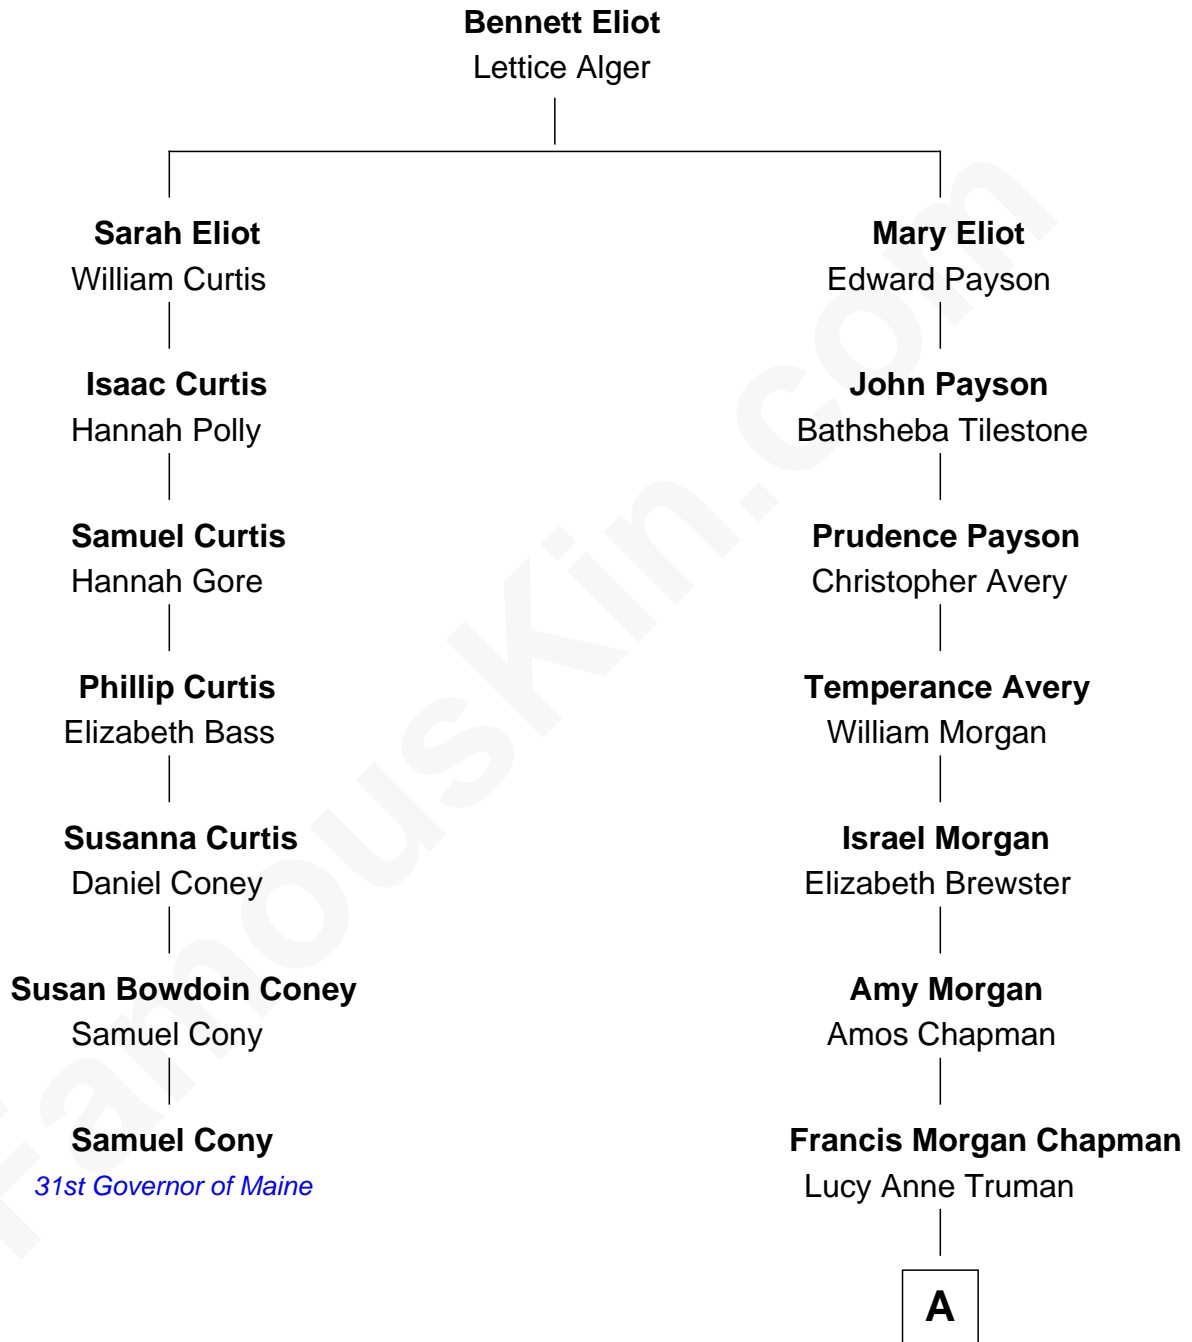

FamousKin.com

Relationship Chart of

Samuel Cony

31st Governor of Maine

6th cousin 3 times removed of

Winthrop Rockefeller

37th Governor of Arkansas

A

Abby Pearce Truman Chapman

Nelson Wilmarth Aldrich

Abby Greene Aldrich

John Davison Rockefeller

Winthrop Rockefeller

37th Governor of Arkansas

FamousKin.com