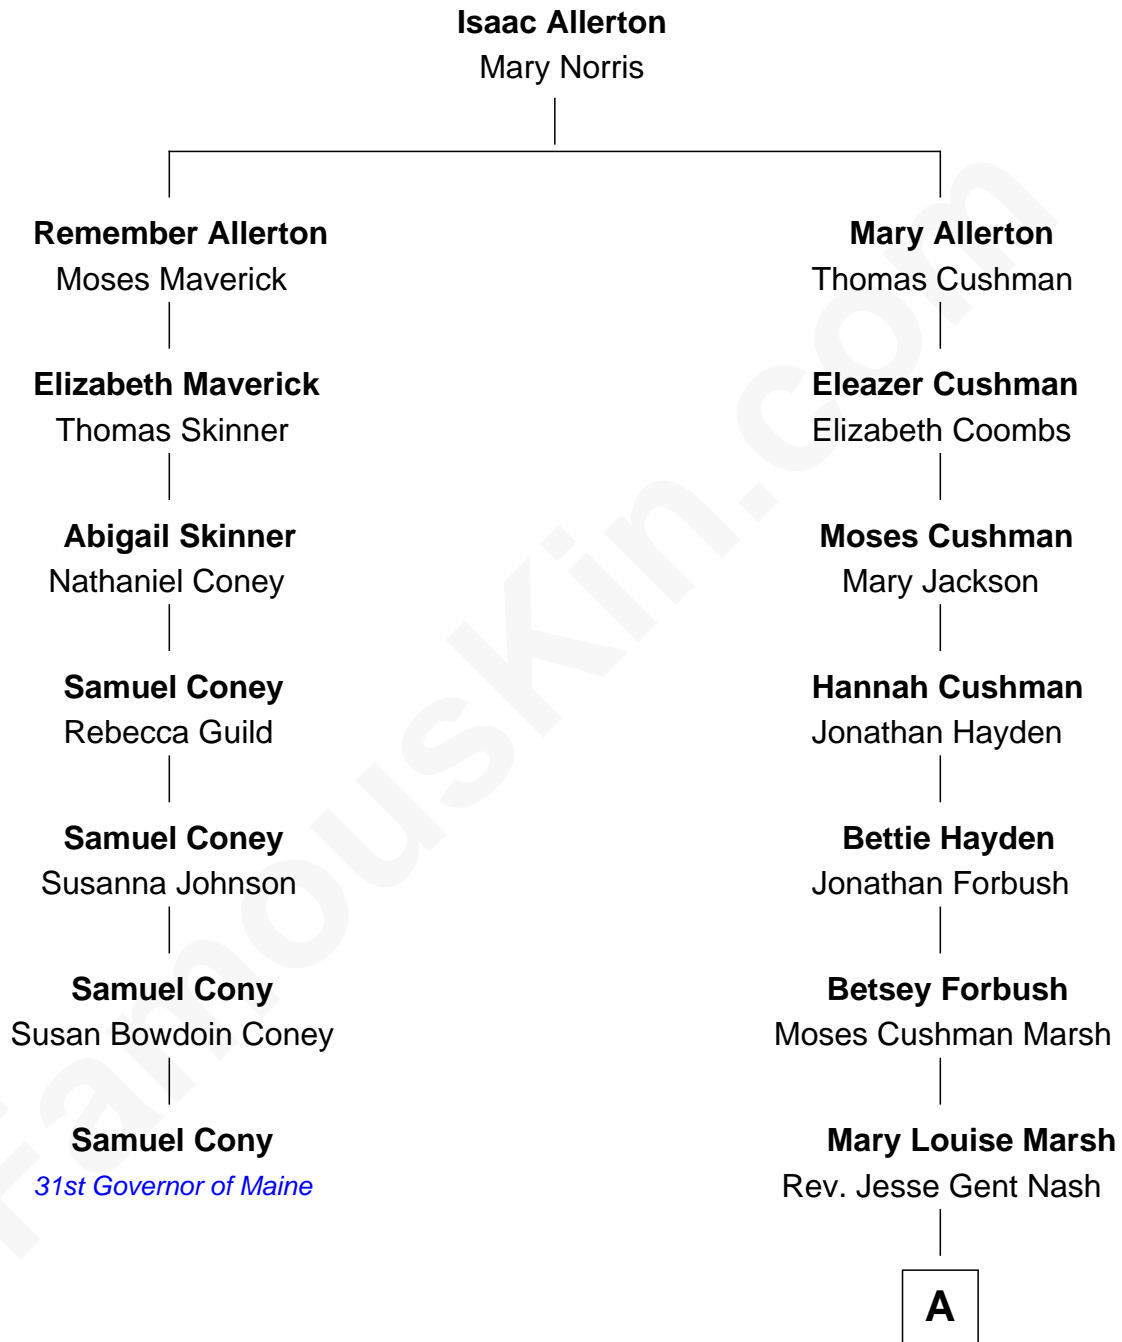

FamousKin.com

Relationship Chart of

Samuel Coney

31st Governor of Maine

6th cousin 3 times removed of

John Forbes Nash, Jr.

"A Beautiful Mind" Mathematician

A

Alexander Q. Nash

Martha A. Smith

John Forbes Nash

Margaret Virginia Martin

John Forbes Nash, Jr.

A Beautiful Mind