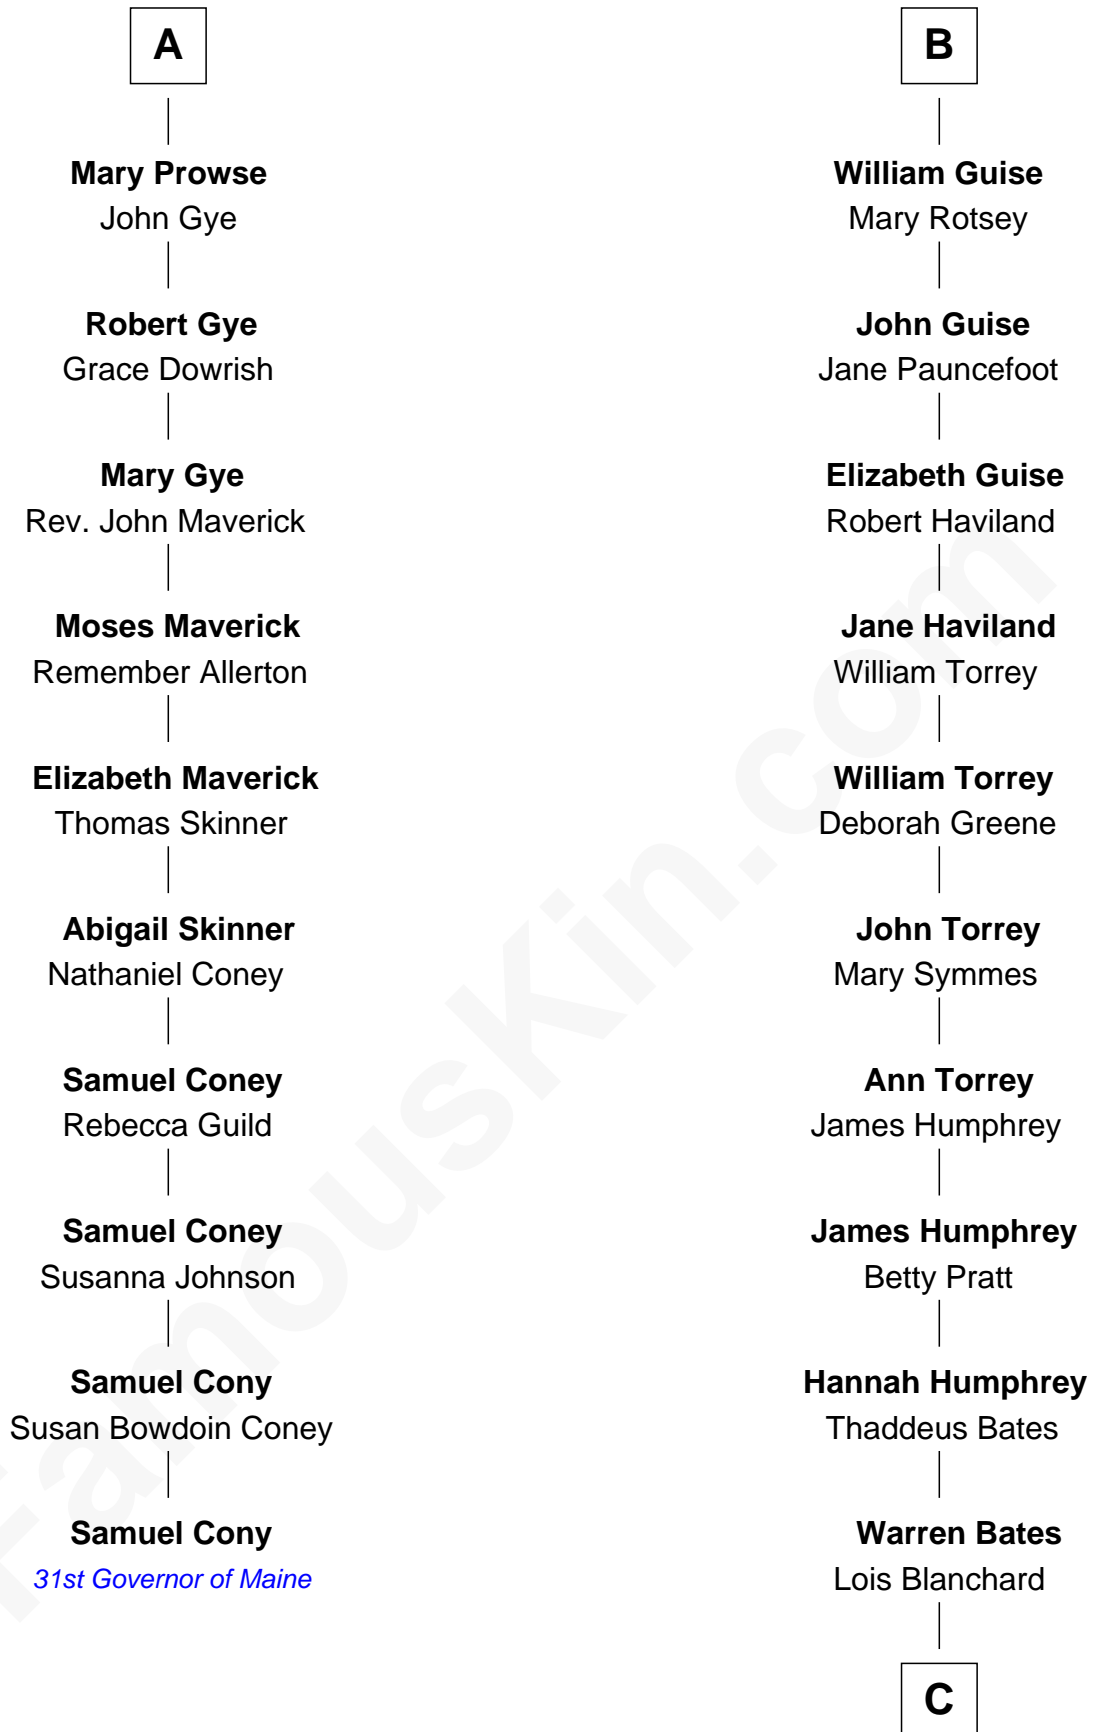

FamousKin.com Relationship Chart of

Samuel Cony

31st Governor of Maine

16th cousin 5 times removed of

Hal Holbrook

TV and Movie Actor

Sir Maurice de Berkeley

Eve la Zouche

C

Jane White Bates

Allen Vining

Lois Bates Vining

George Holbrook

Allen Vining Holbrook

Minnie Alberta Rowe

Harold Rowe Holbrook