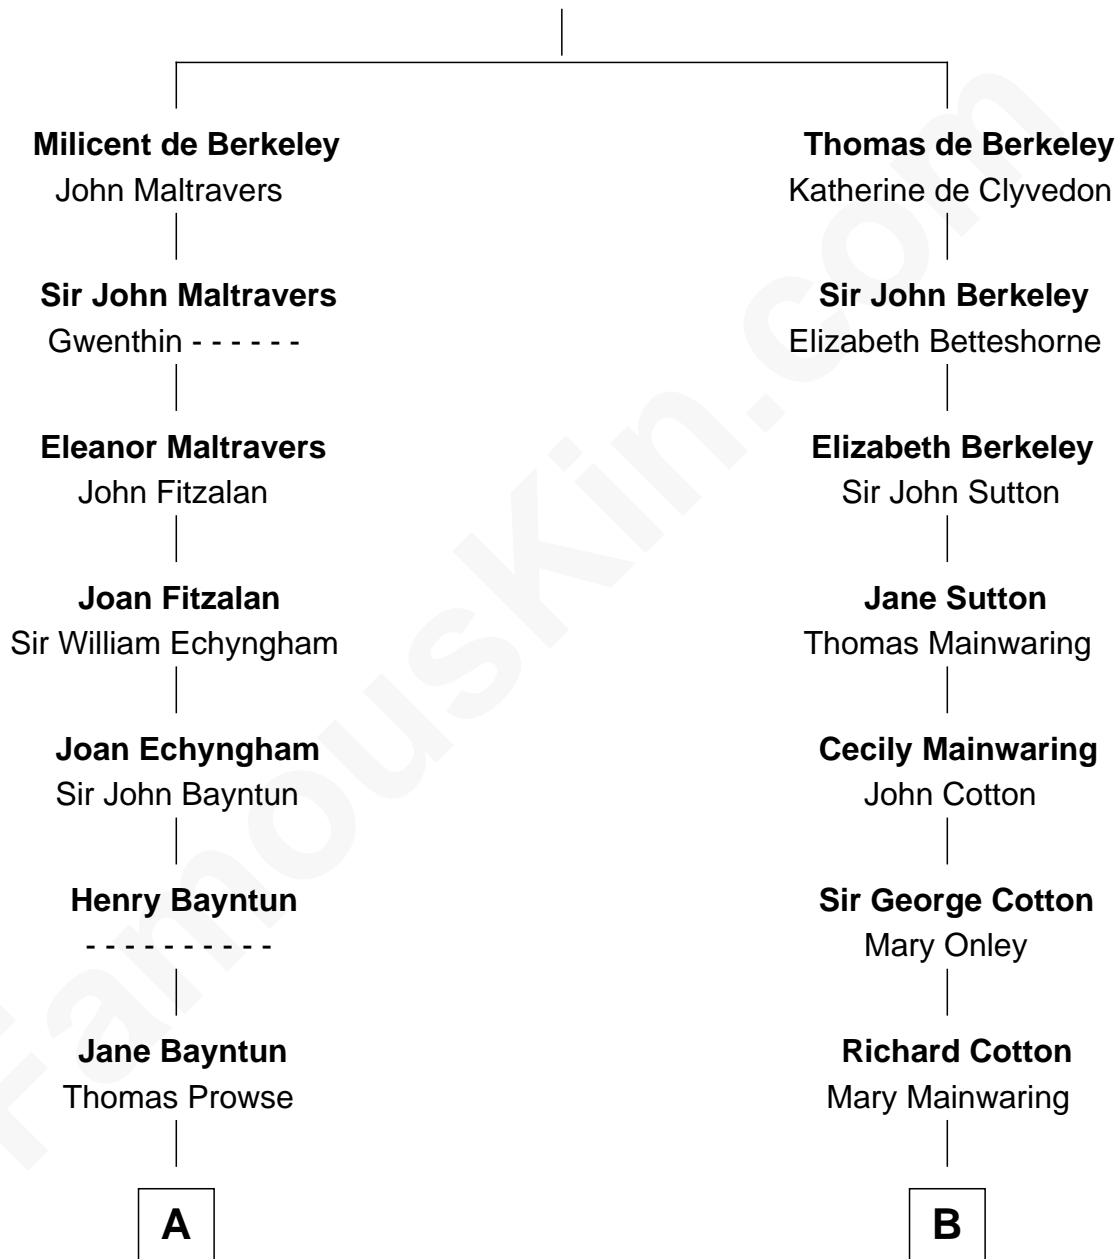

FamousKin.com

Relationship Chart of

Samuel Cony

31st Governor of Maine

16th cousin 2 times removed of

Shadoe Stevens

Radio Disc Jockey

Sir Maurice de Berkeley

Eve la Zouche

C

LaVerne M. Baas

Keith Karl Ingstad

Shadoe Stevens

Radio Disc Jockey

FamousKin.com