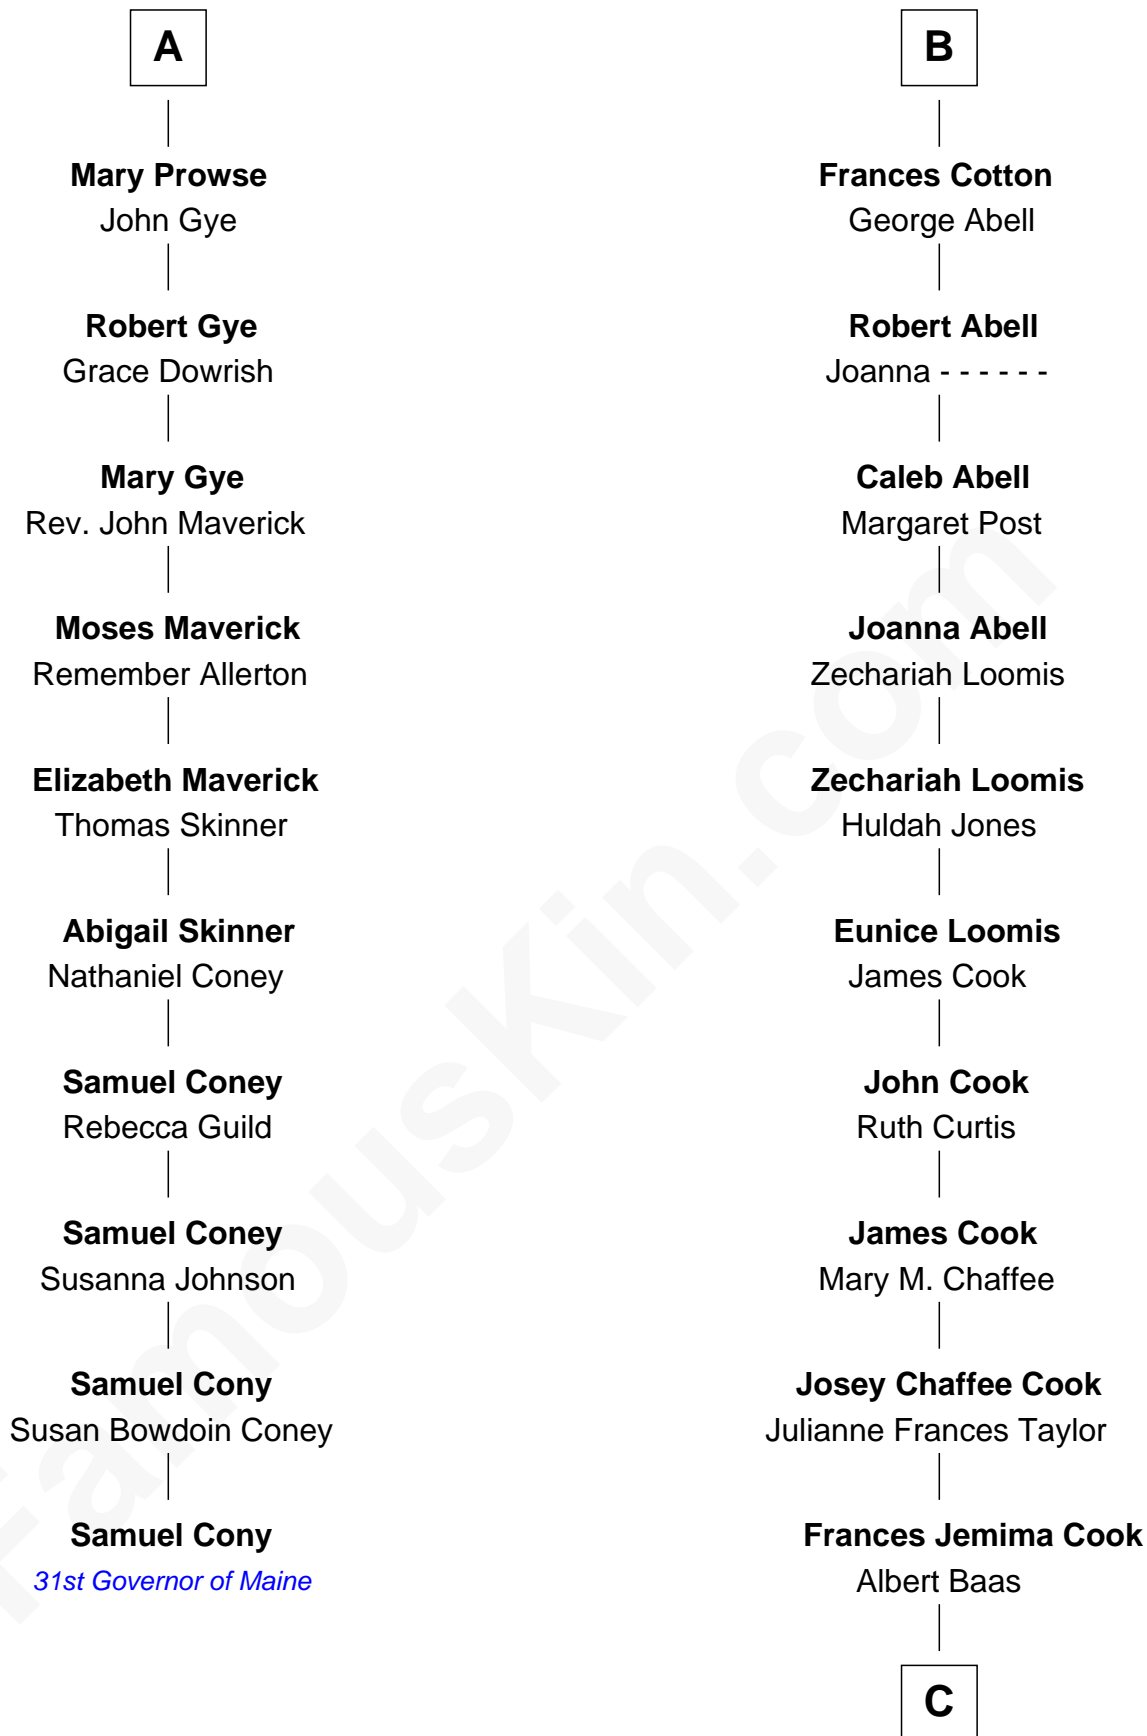

FamousKin.com

Relationship Chart of

Samuel Cony

31st Governor of Maine

16th cousin 2 times removed of

Shadoe Stevens

Radio Disc Jockey

Sir Maurice de Berkeley

Eve la Zouche

C

LaVerne M. Baas

Keith Karl Ingstad

Shadoe Stevens

Radio Disc Jockey

FamousKin.com