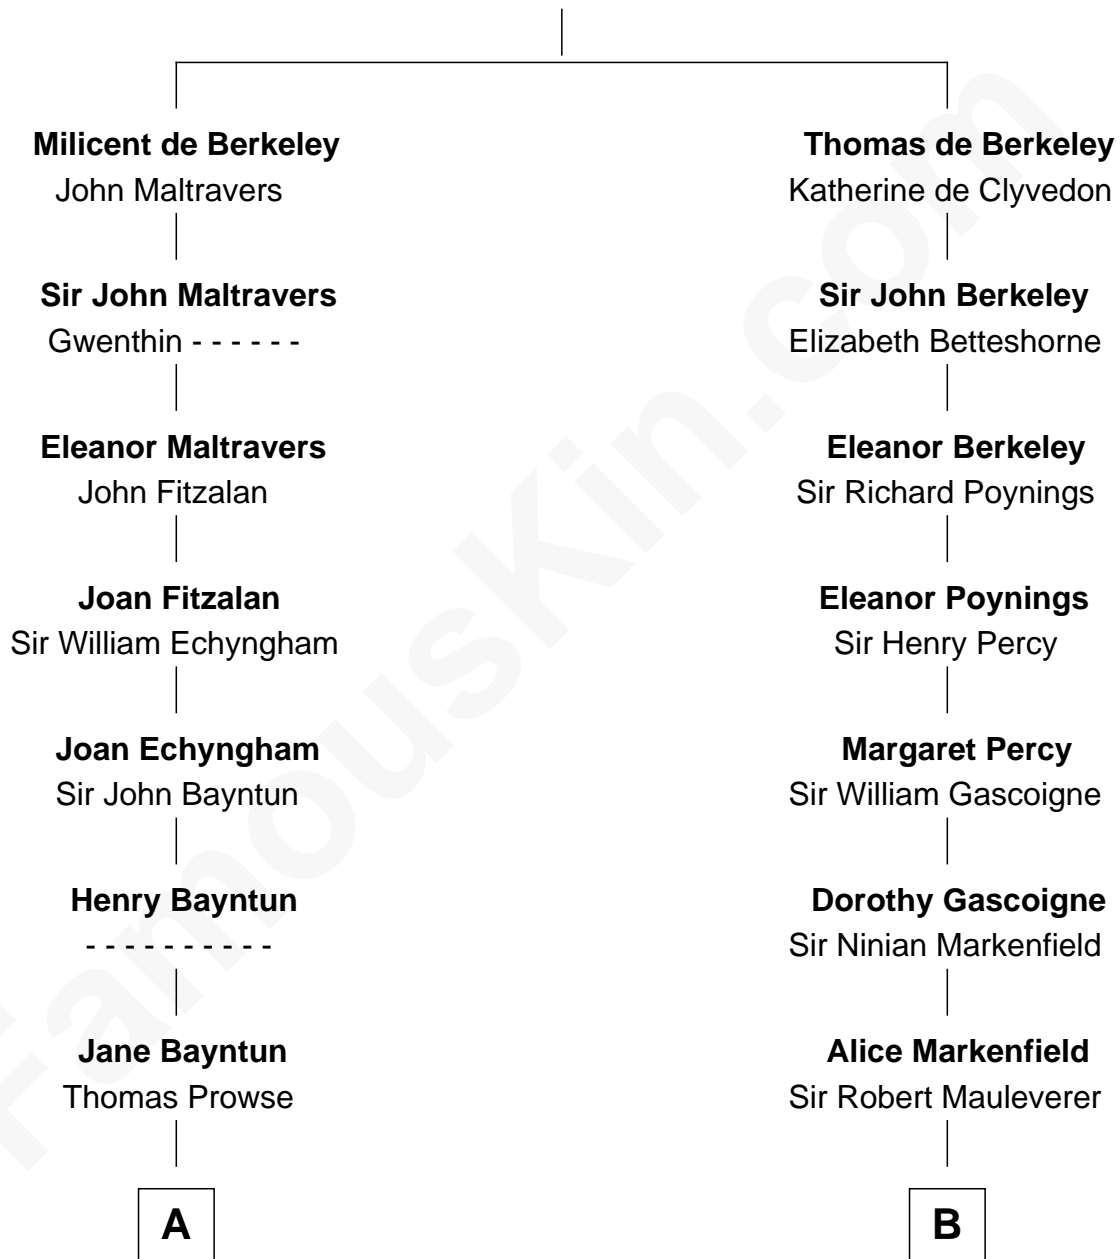

## Relationship Chart of

### Samuel Cony

31st Governor of Maine

16th cousin 5 times removed of

### Angela Y. Davis

Civil Rights Activist and former Black Panther

**Sir Maurice de Berkeley**

Eve la Zouche

**C**

**Henrietta Ann Mallett**

Hugh Campbell

**Henrietta C. Campbell**