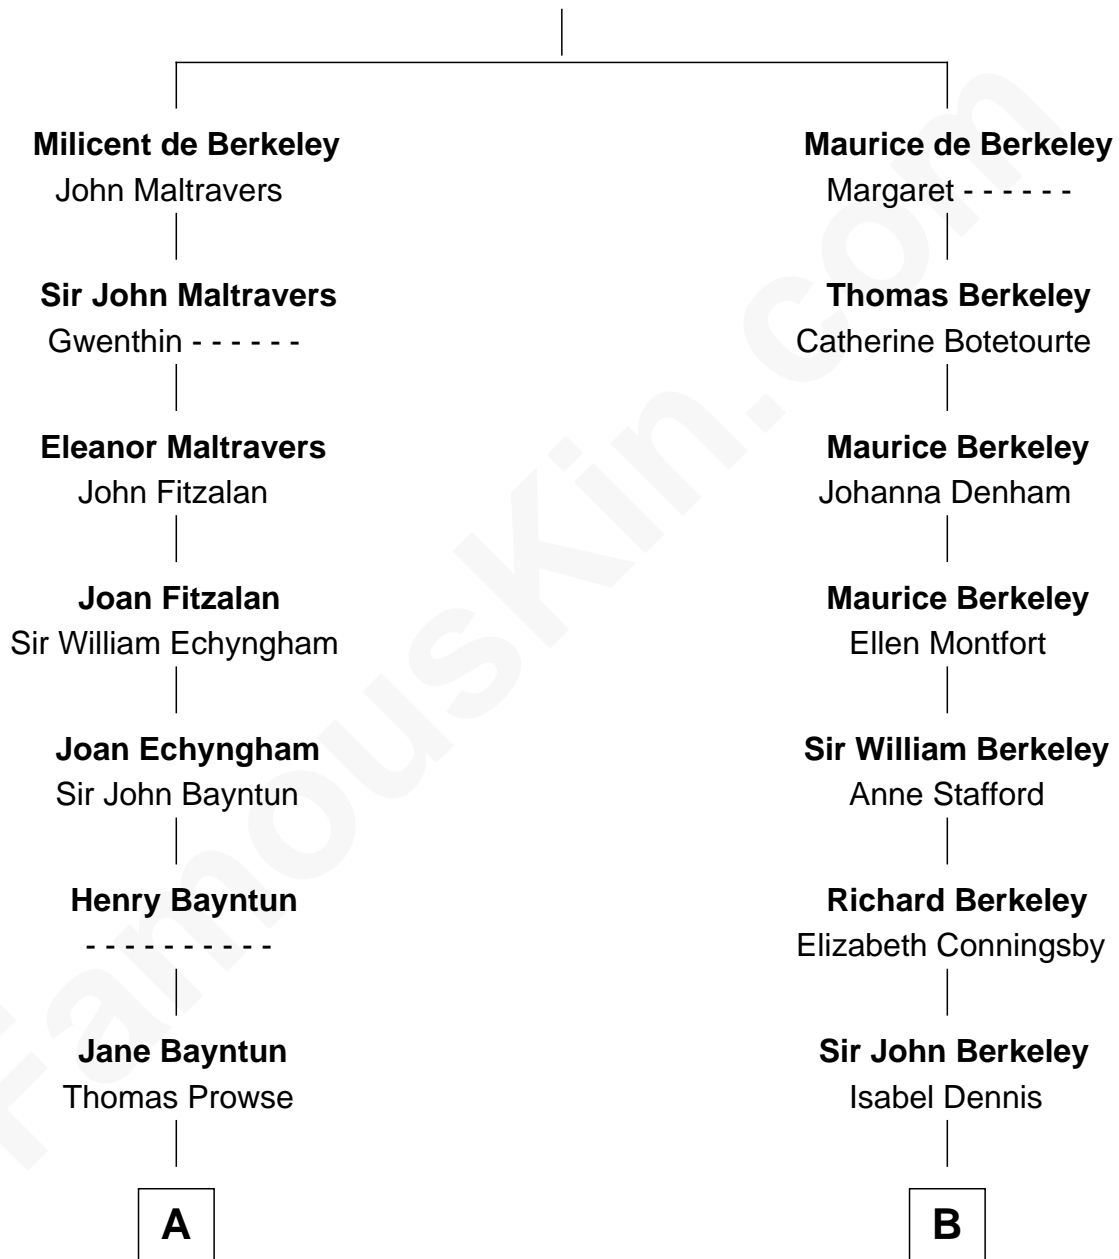

## Relationship Chart of

### Samuel Cony

31st Governor of Maine

16th cousin 3 times removed of

### Clare Eames

Silent Movie Actress

**Sir Maurice de Berkeley**

Eve la Zouche

**C**

|  
**Ithamer Bellows Eames**

Emma Hayden

|  
**Harold Hayden Eames**