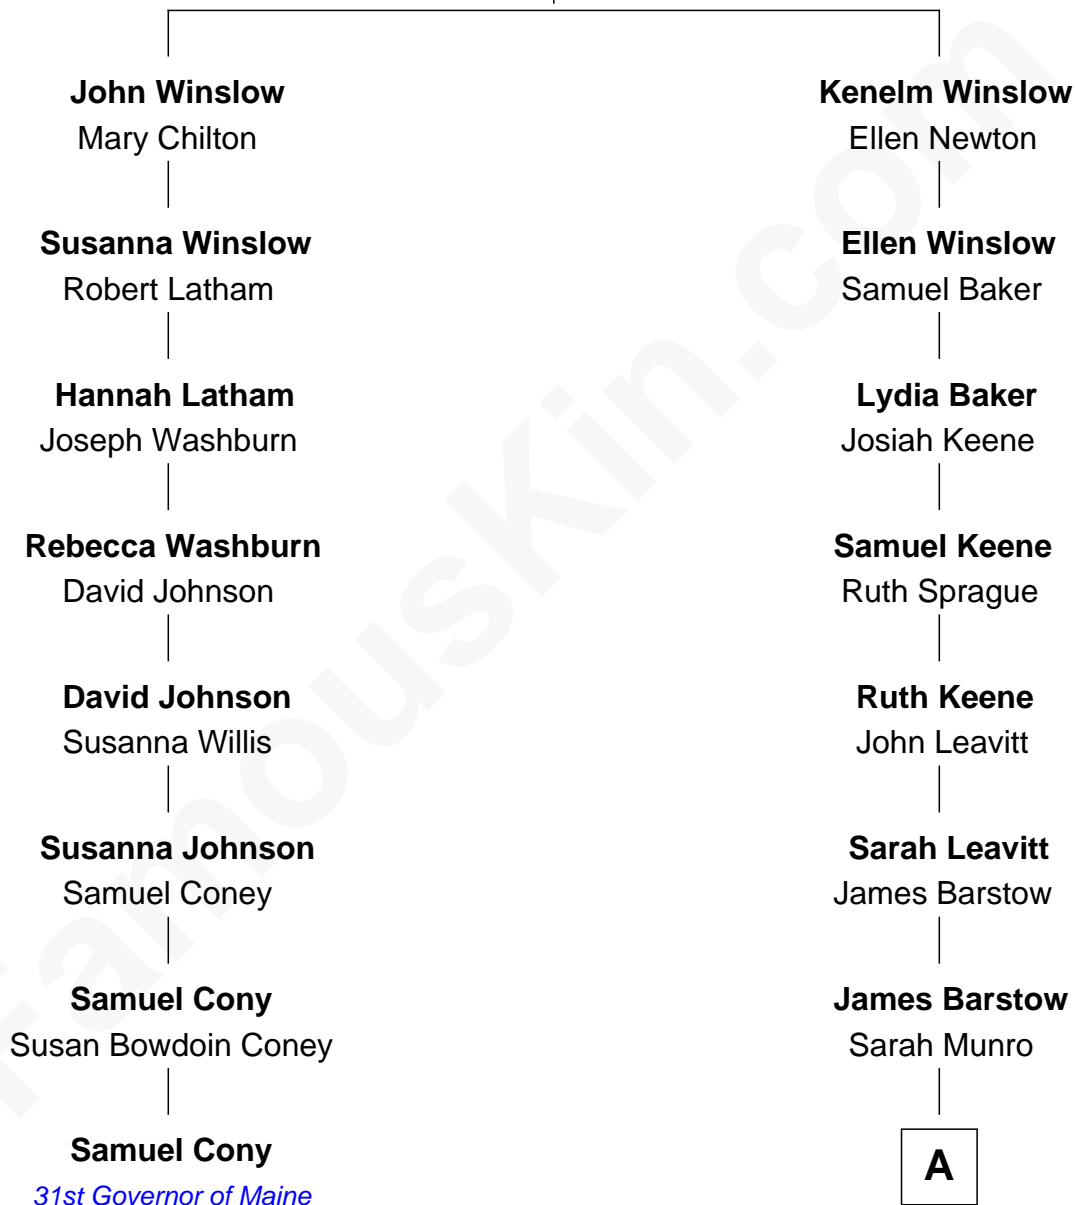

FamousKin.com

Relationship Chart of

Samuel Cony

31st Governor of Maine

7th cousin 4 times removed of

Anthony Edwards

TV and Movie Actor

Edward Winslow
Magdalen Oliver

A

—
Mary M. M. Barstow

John Stephen Dennis

—
Annie Delano Dennis

Charles Albert Edwards

—
William Albert Edwards

Josephine E. Ross

—
Peter E. Edwards

Erika Kem Weber

—
Anthony Edwards

TV and Movie Actor