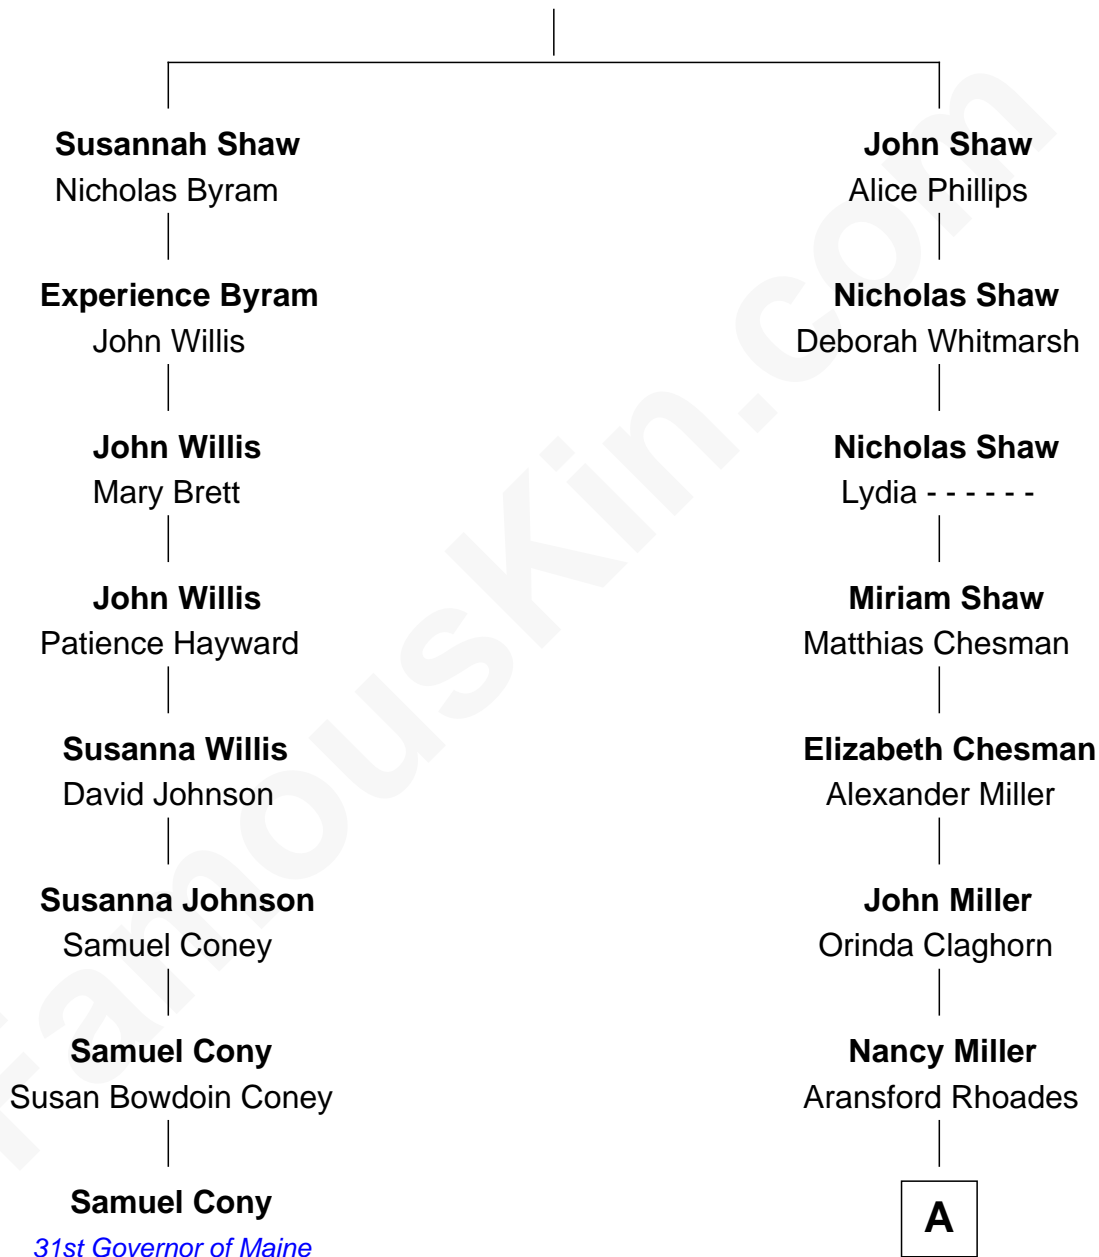

FamousKin.com

Relationship Chart of

Samuel Cony

31st Governor of Maine

7th cousin 4 times removed of

Penn Jillette

Magician

Abraham Shaw

Bridget Best

A

Ellen L. Rhoades
Marshall I. Jenkins

Cora Ellen Jenkins

Elizabeth Jenkins
Robert Henry Parks

Valda Ruth Parks
Samuel Herbert Jillette

Penn Jillette
Magician

FamousKin.com