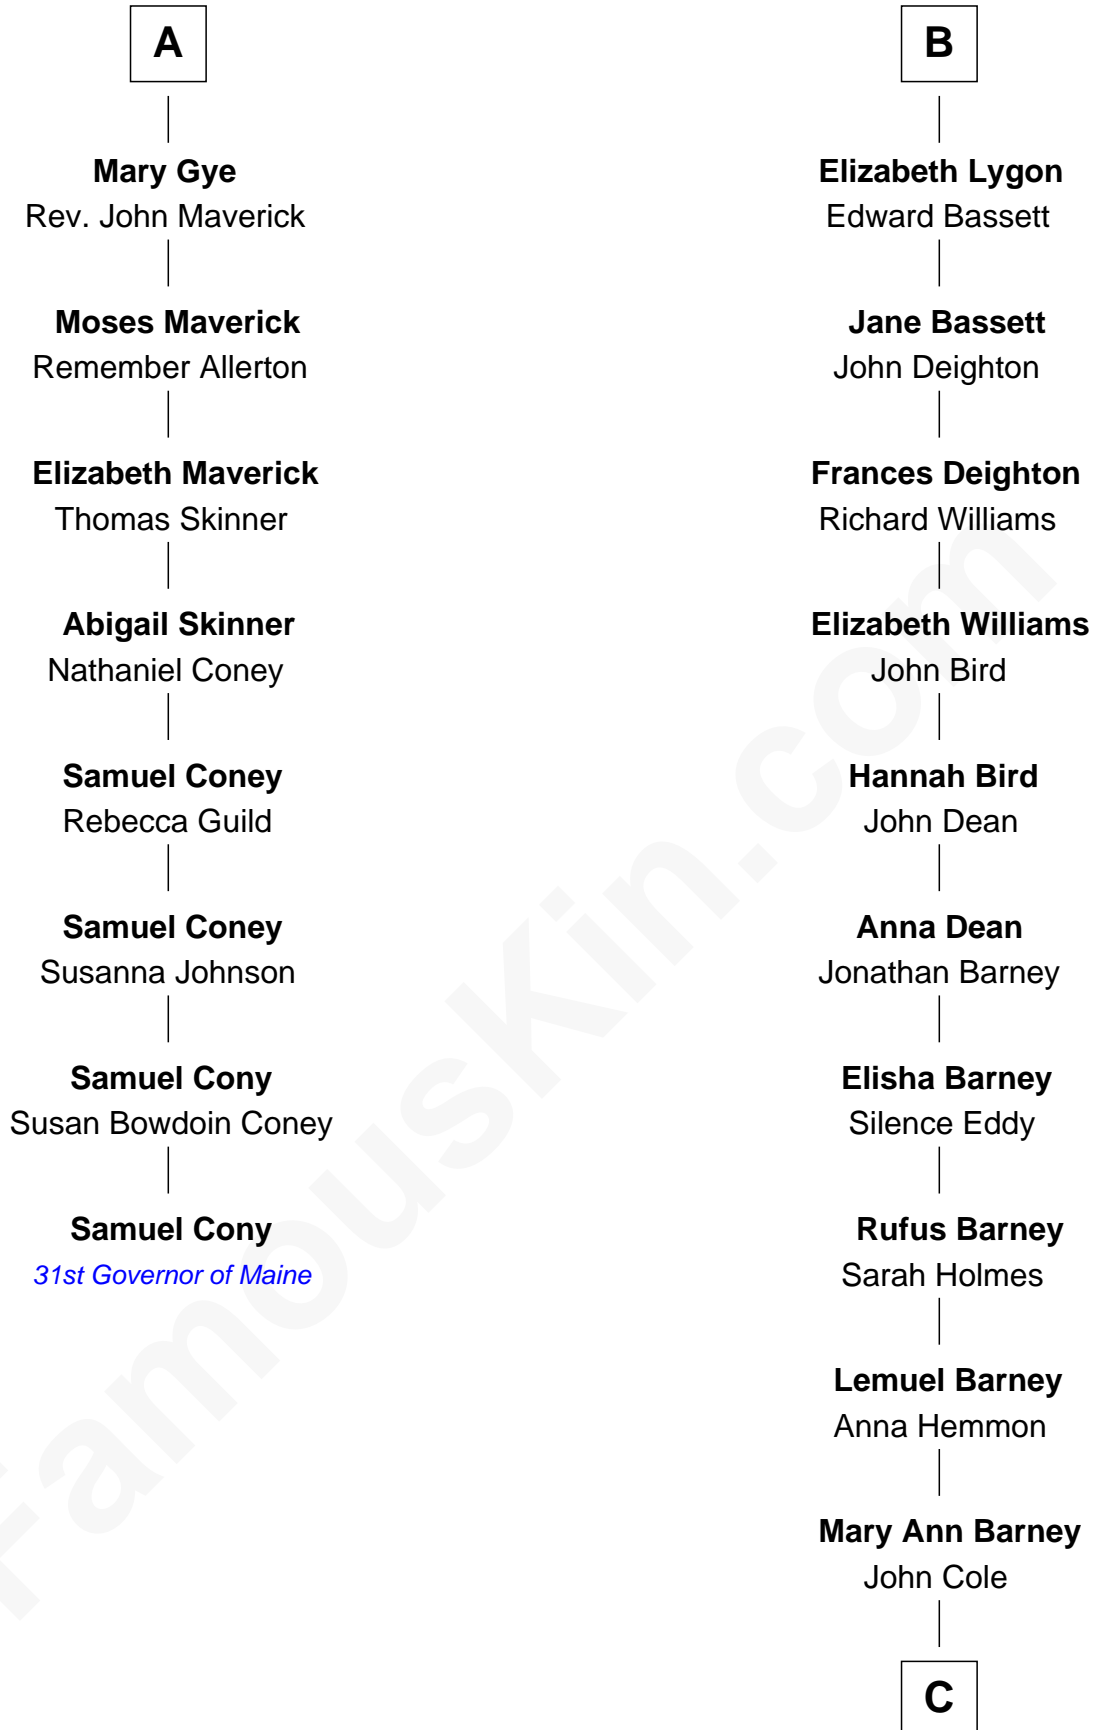

## Relationship Chart of

### Samuel Cony

31st Governor of Maine

14th cousin 7 times removed of

### Michael Lookinland

TV Actor

**Richard Fitzalan**  
Eleanor Plantagenet

**C**

**Rufus Lemuel Cole**

Matilda M. Hall

**Nellie M. Cole**

John Andrew Lookinland