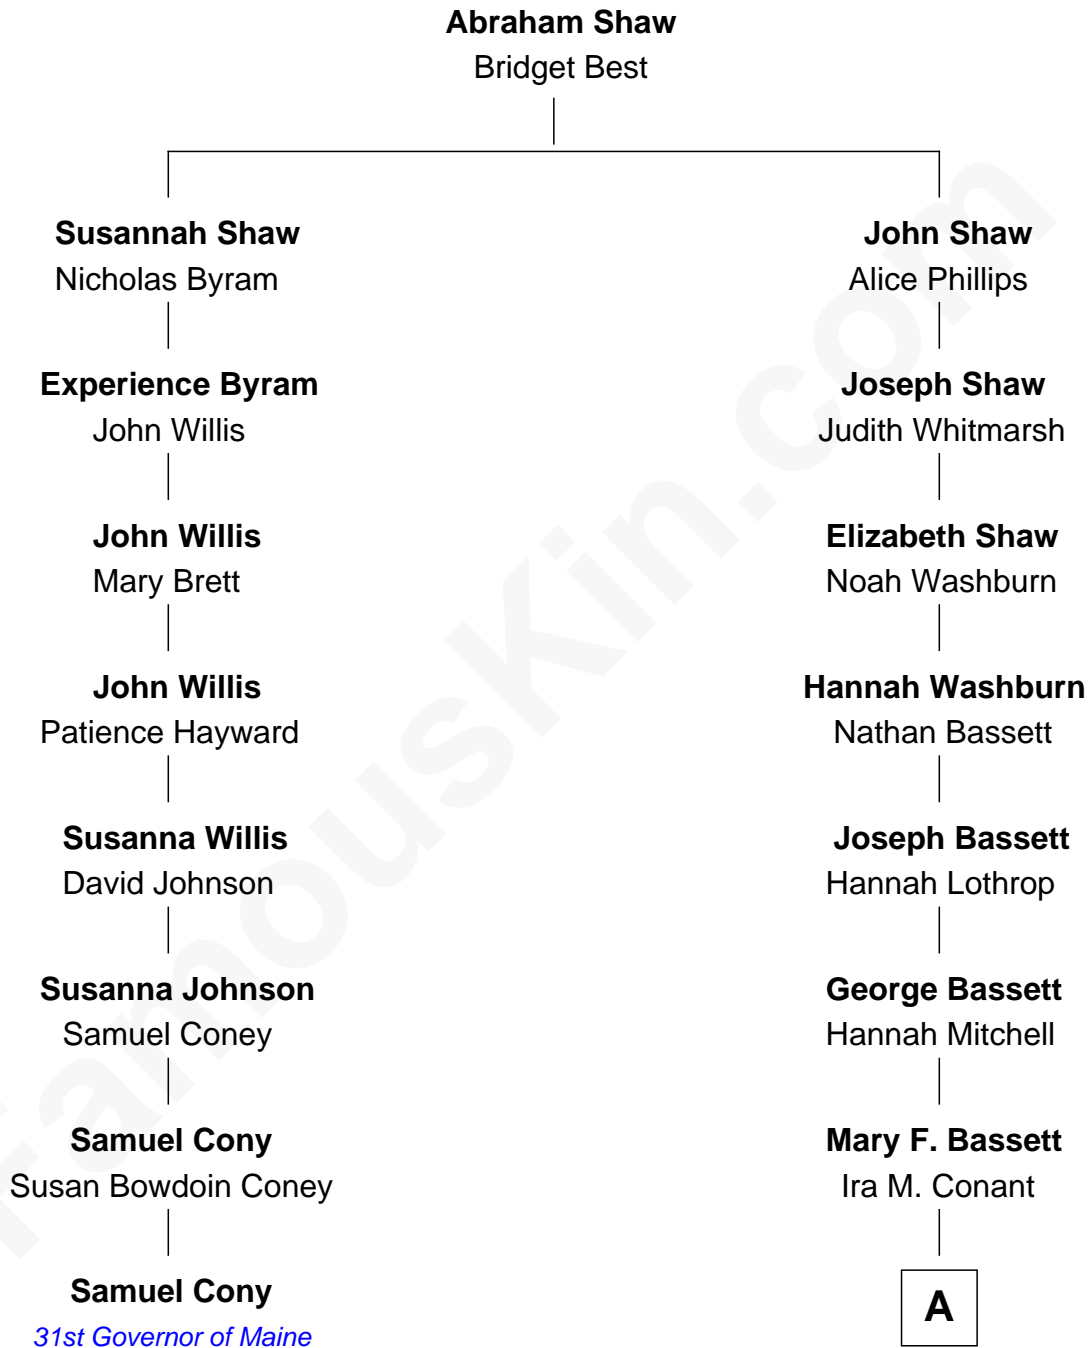

FamousKin.com

Relationship Chart of

Samuel Coney

31st Governor of Maine

7th cousin 4 times removed of

Nat Faxon

Actor, Comedian, Director and Screenwriter

A

Herbert Ira Conant

Alleda B. Pierce

Marie Bassett Conant

Dr. Nathaniel Wales Faxon

William Otis Faxon

Frances Mary Parker

Dr. David Parker Faxon

Monica Andrea Kersten