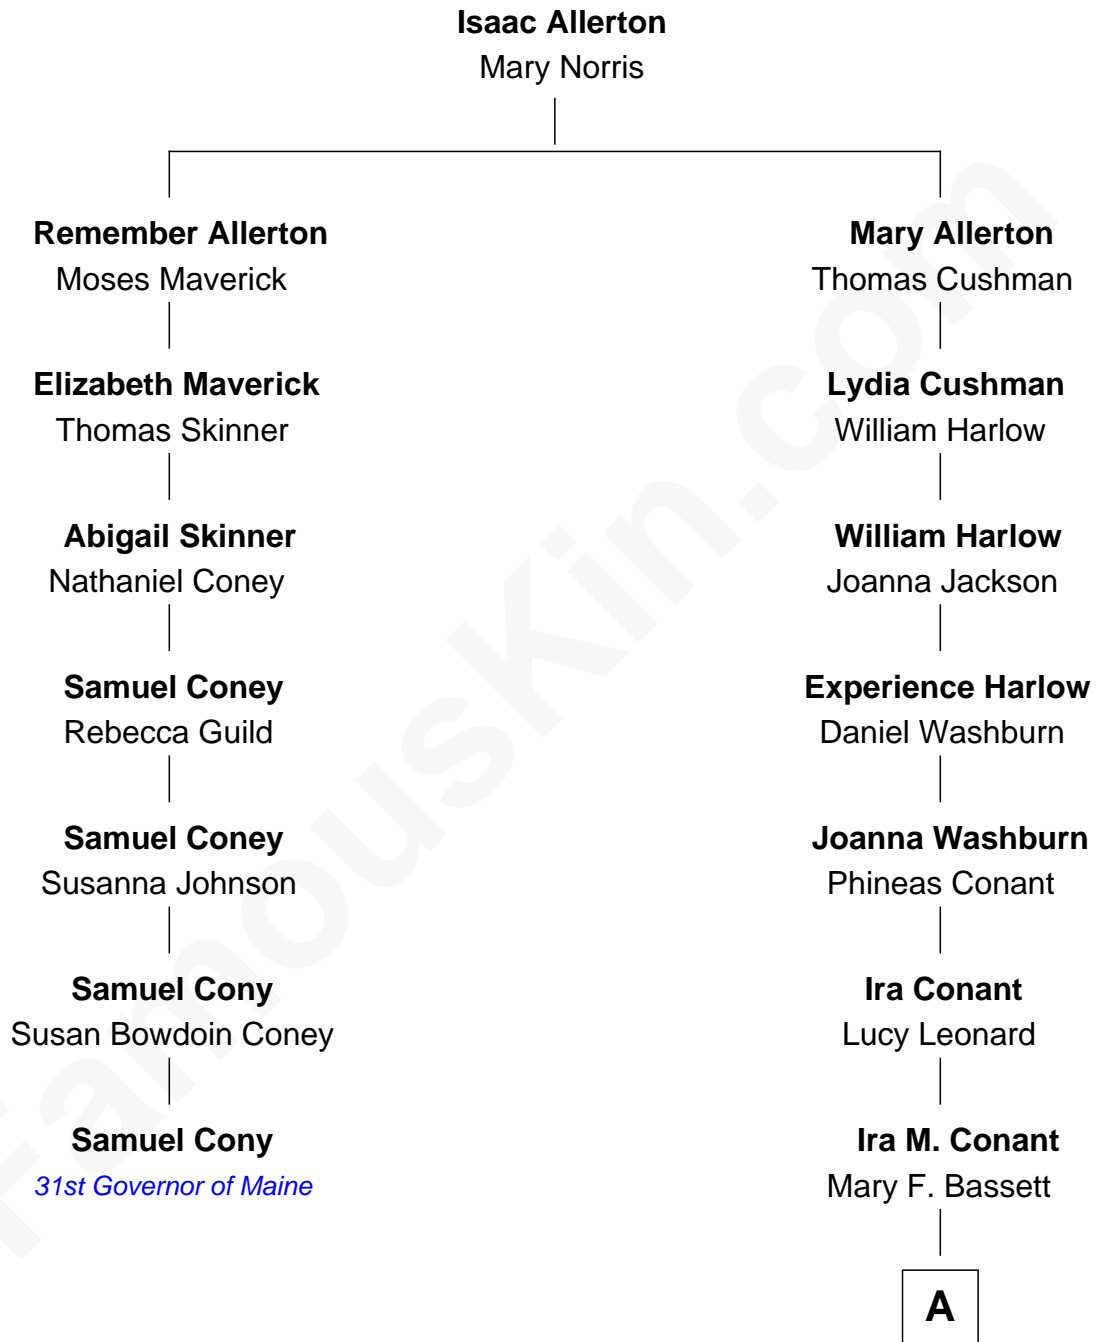

## Relationship Chart of

### Samuel Cony

31st Governor of Maine

6th cousin 5 times removed of

**Nat Faxon**

Actor, Comedian, Director and Screenwriter

**A**

**Herbert Ira Conant**

Alleda B. Pierce