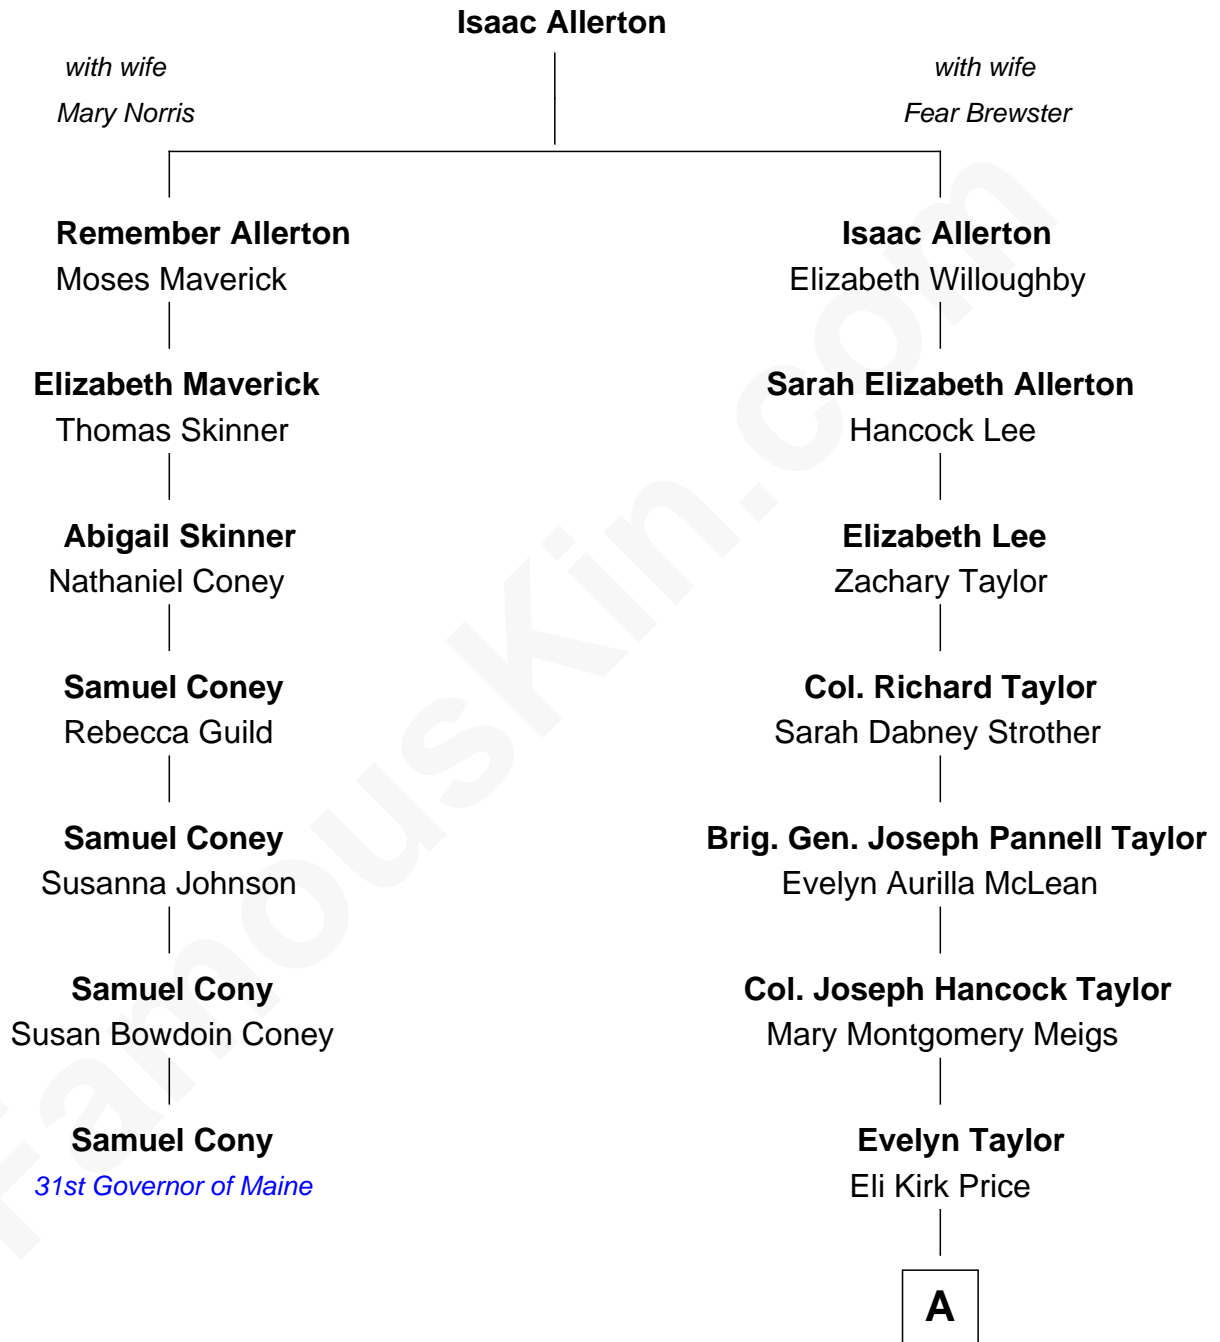

## Relationship Chart of

### Samuel Cony

31st Governor of Maine

6th cousin 3 times removed of

**Parker Stevenson**

TV and Movie Actor

**A**

**Philip Price**  
Sarah Meade Harrison

**Sarah Meade Price**  
Richard Stevenson Parker