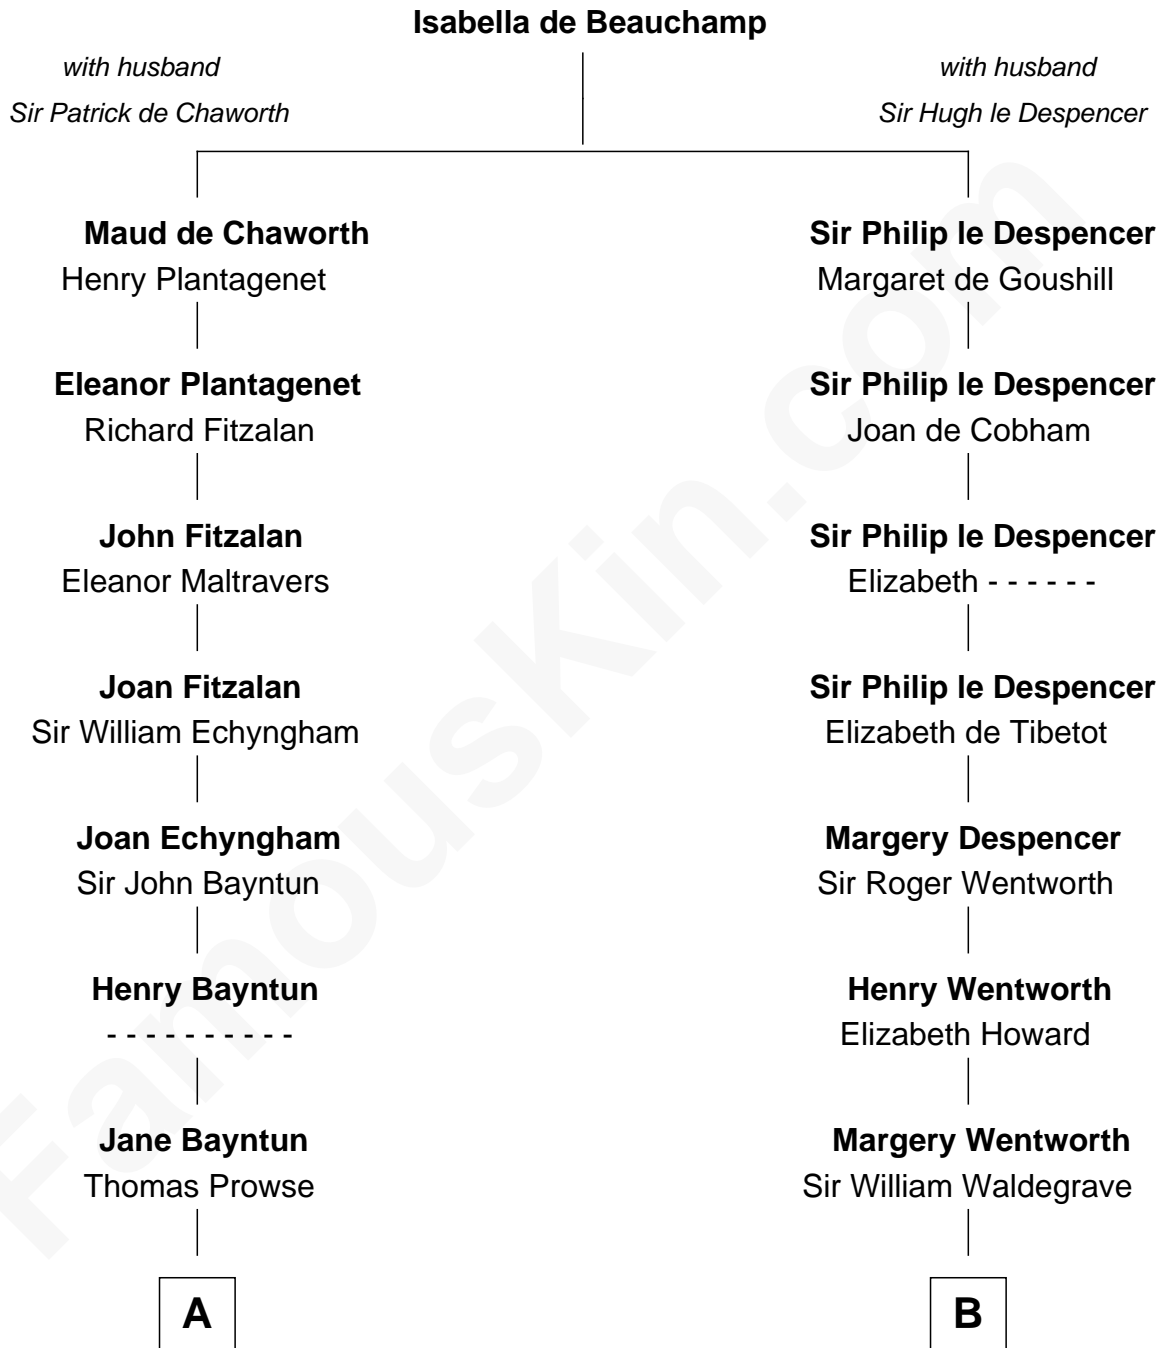

FamousKin.com

Relationship Chart of

Samuel Cony

31st Governor of Maine

16th cousin 5 times removed of

Bob Moore

Co-Founder, Bob's Red Mill

C

Morris Fox

Sarah A. Smith

Violette Fox

Daniel Francis Learnard

Clinton Morris Learnard

Gertrude Maud Yost

Doris Dell Learnard

Kenneth Earl Moore

Bob Moore

Co-Founder, Bob's Red Mill