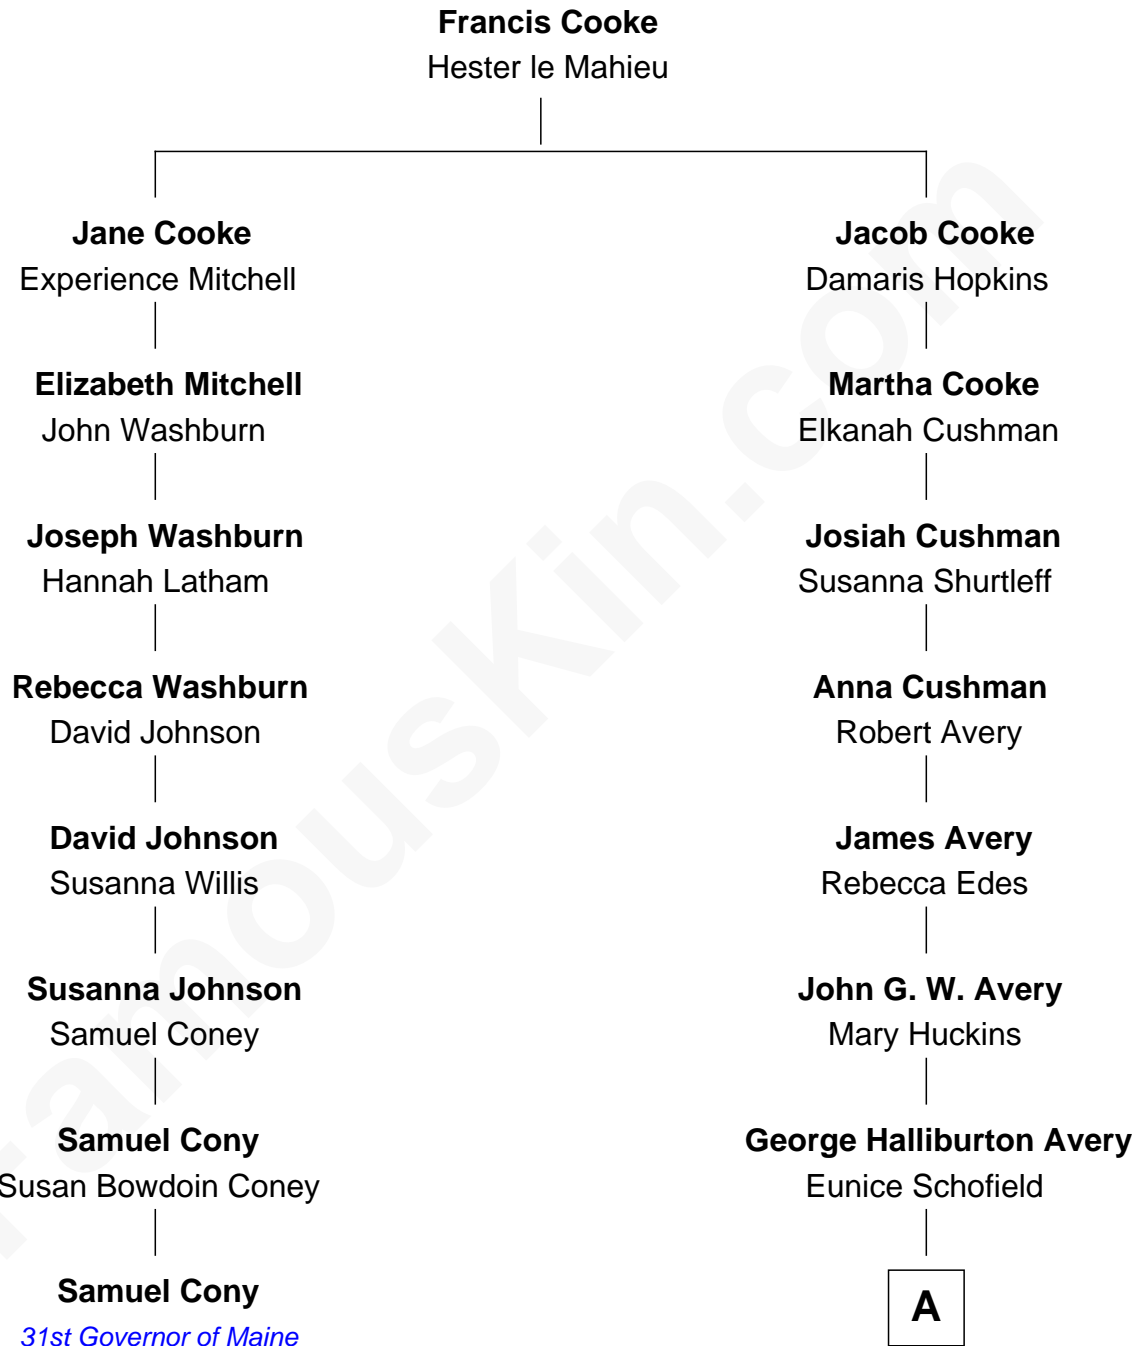

## Relationship Chart of

### Samuel Cony

31st Governor of Maine

7th cousin 1 time removed of

**Myron H. Avery**

Co-Founder, Appalachian Trail

A

George Haliburton Avery

Myra Evelyn Bither