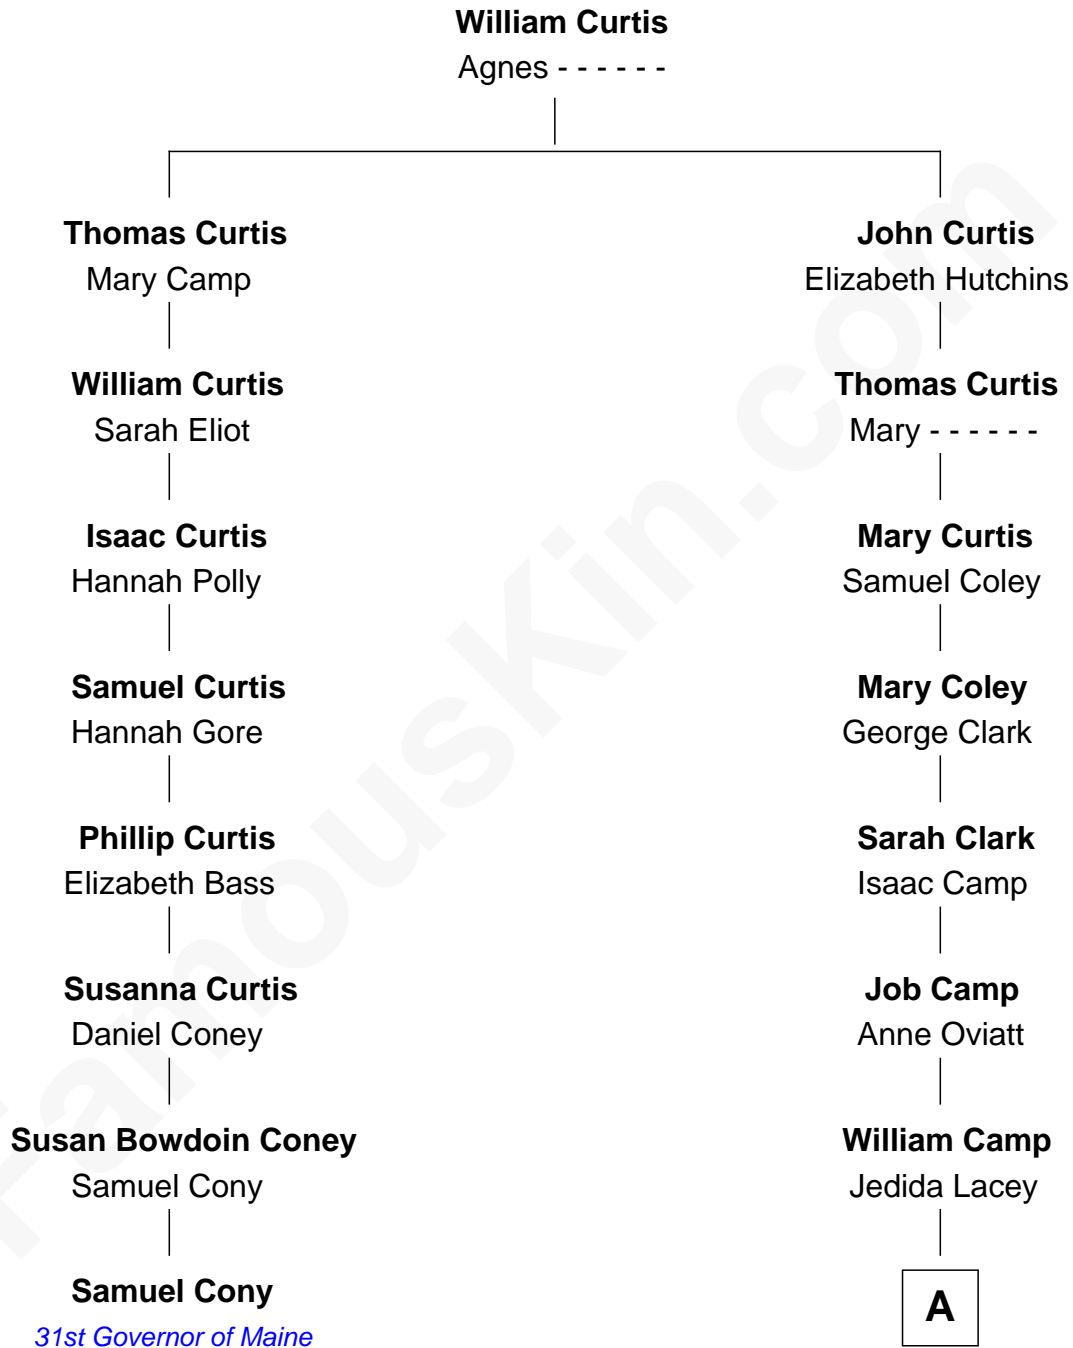

## Relationship Chart of

### Samuel Cony

31st Governor of Maine

7th cousin 6 times removed of

### Sydney Biddle Barrows

Mayflower Madam

**A**

**Anna Camp**

Treat Bosworth

**Emma Arabella Bosworth**

Lorenzo Ackley

**Helen Eva Ackley**

*Mayflower Madam*