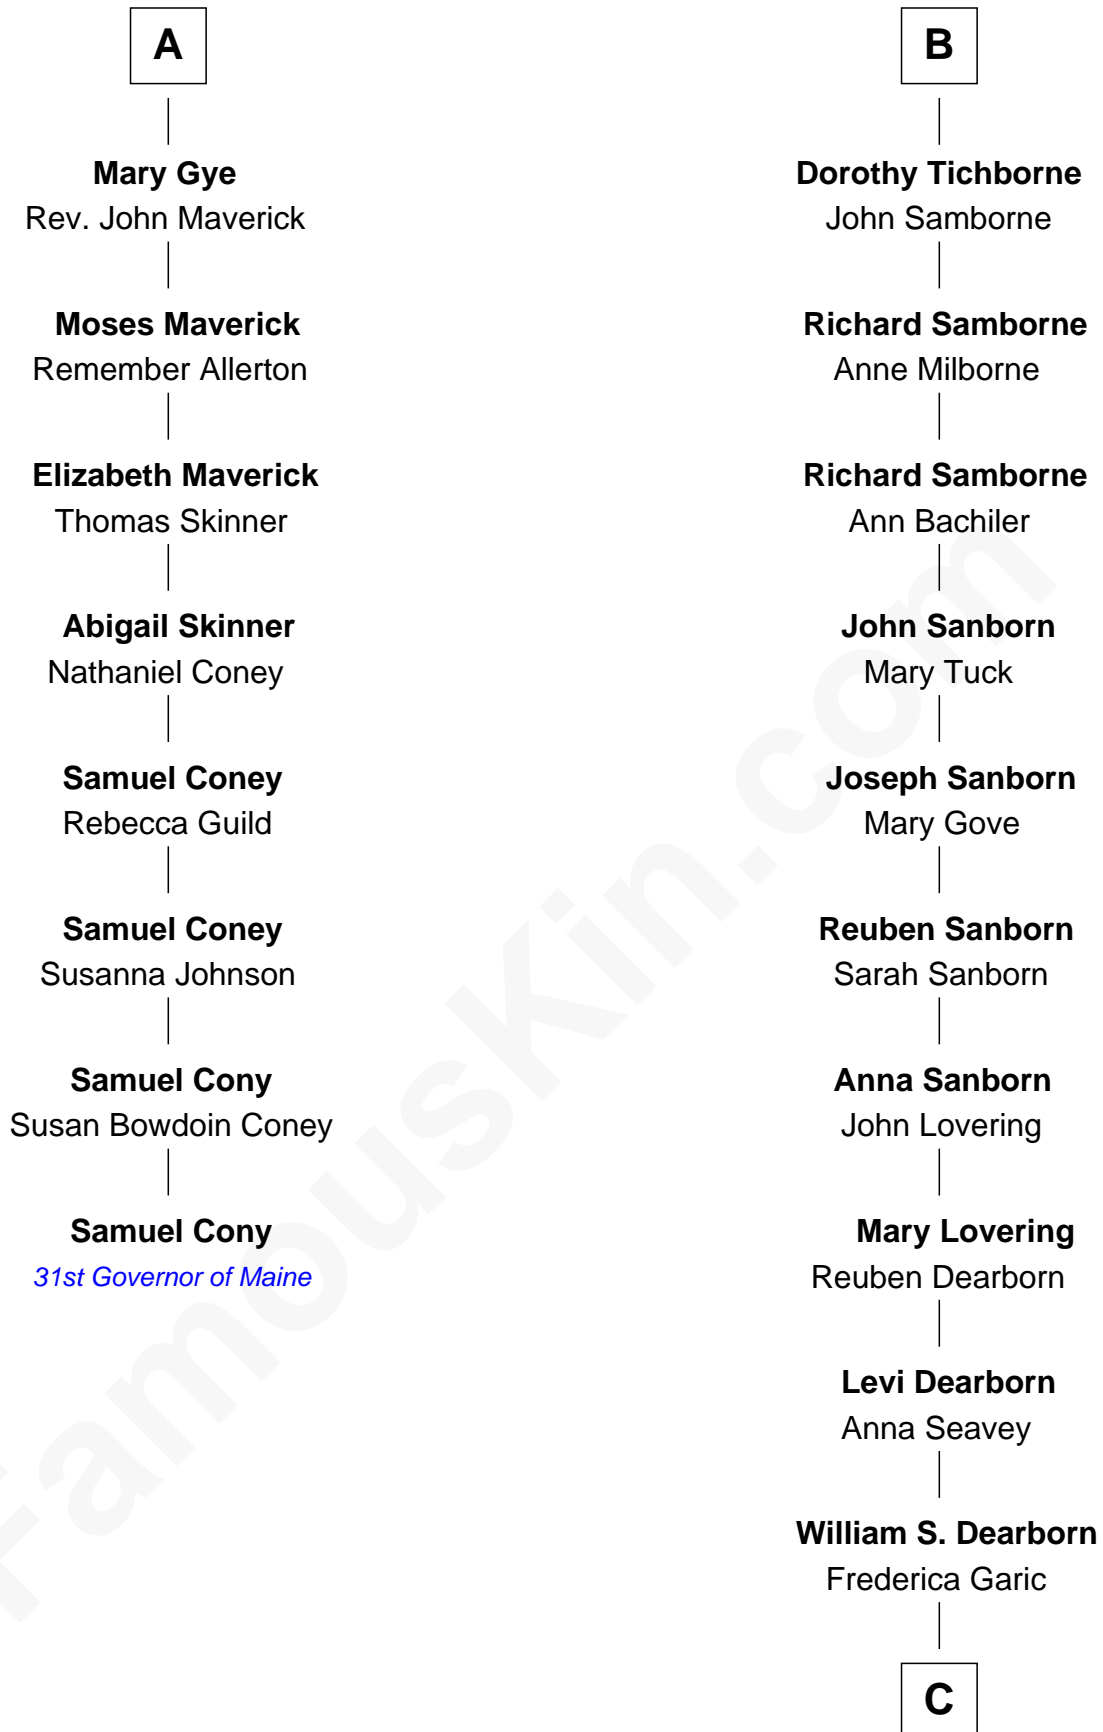

FamousKin.com

Relationship Chart of

Samuel Cony

31st Governor of Maine

14th cousin 5 times removed of

Louis L'Amour

Western Author

C

Abraham Truman Dearborn

Elizabeth Frances Freeman

Emily Lavis Dearborn

Dr. Louis Charles LaMoore

Louis L'Amour

Western Author

FamousKin.com