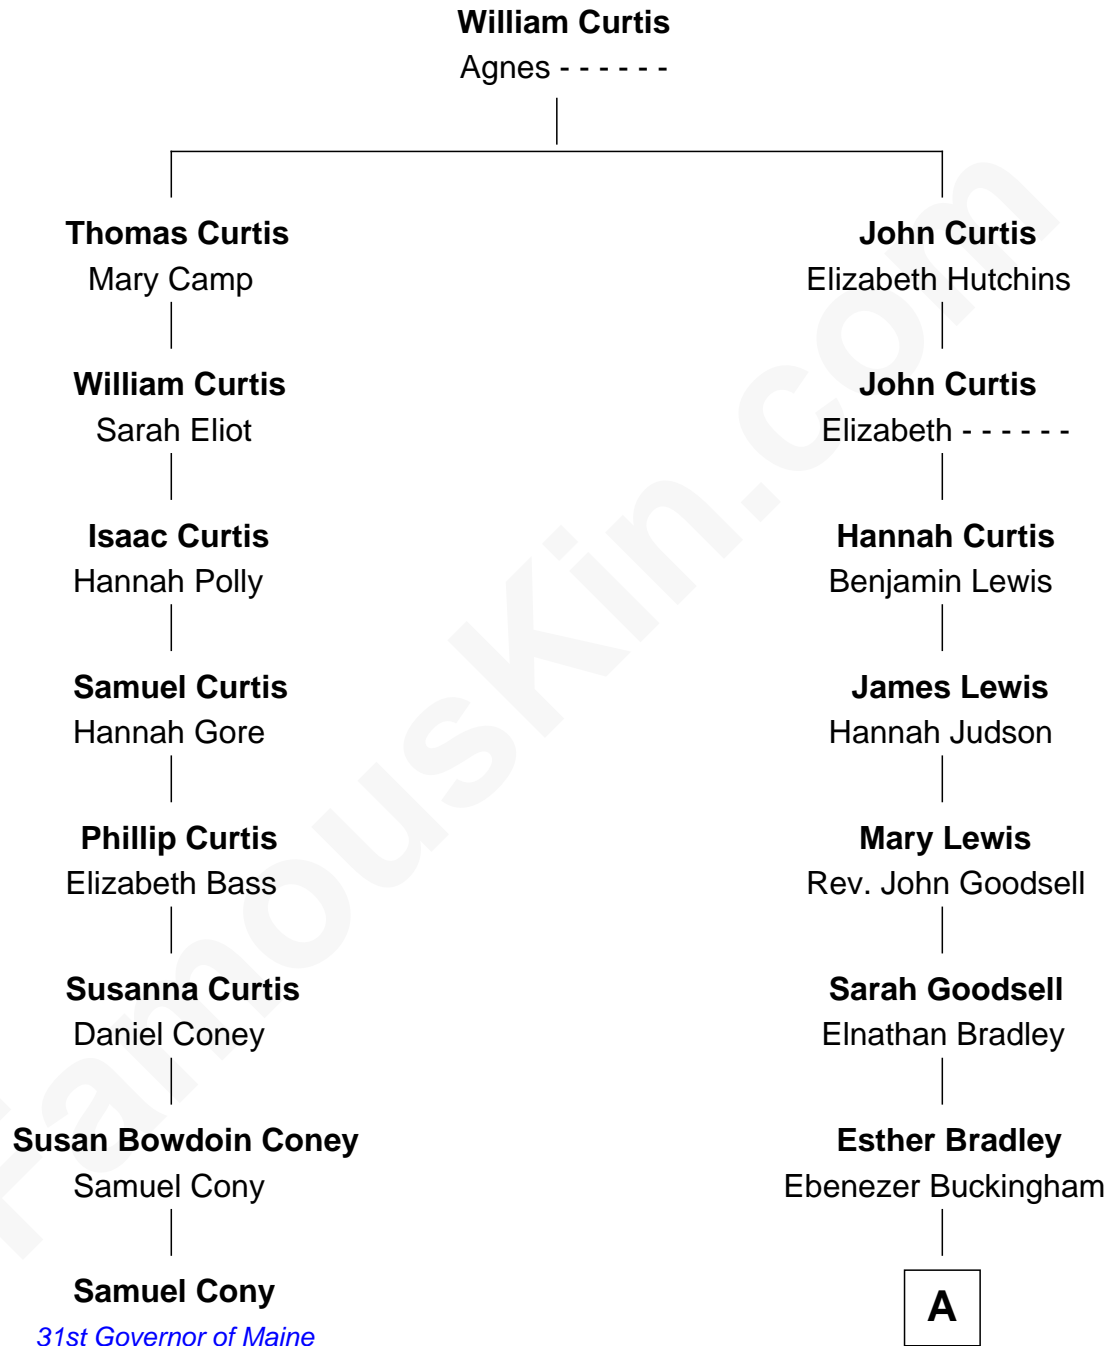

FamousKin.com

Relationship Chart of

Samuel Cony

31st Governor of Maine

7th cousin 5 times removed of

Lucille Ball

TV Actress - "I Love Lucy"

A

—
Sarah Buckingham

Benjamin Sprague

—
James B. Sprague

Angeline S. Greene

—
Helen Sabina Sprague

William C Orcutt

—
Flora Belle Orcutt

Frederick Charles Hunt