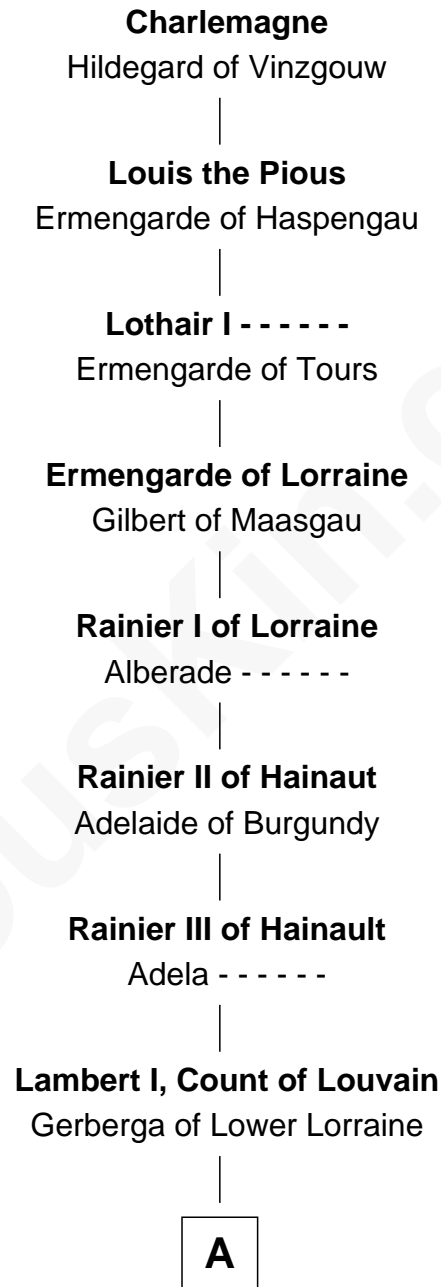

FamousKin.com Relationship Chart of

Samuel Cony

31st Governor of Maine

31st Great-grandson of

Charlemagne

King of the Franks

A

Lambert II, Count of Louvain

Oda of Lorraine

Henry II, Count of Louvain

Adela of Orthen

Gottfried I, Count of Louvain

Ide de Chiny

Godfrey II, Count of Louvain

Luitgarde of Sulzbach

Godfrey III, Count of Louvain