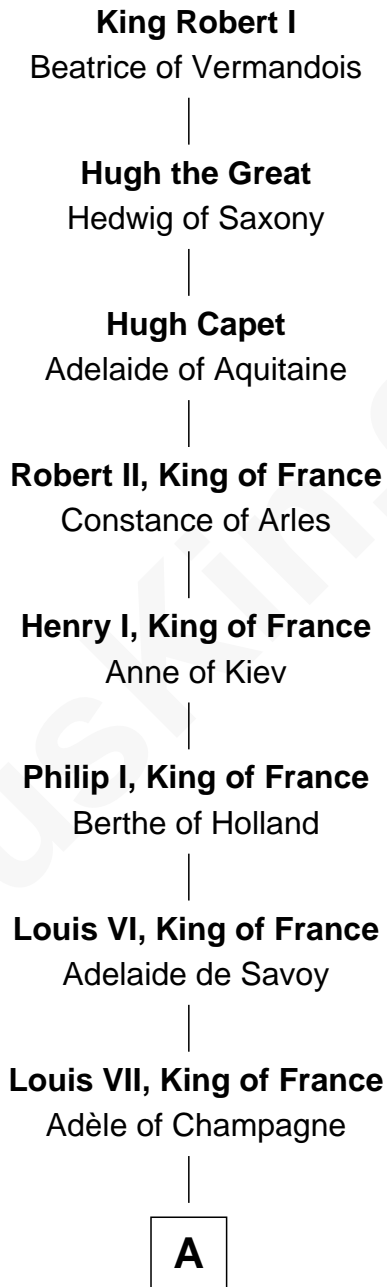

FamousKin.com Relationship Chart of

Samuel Cony

31st Governor of Maine

26th Great-grandson of

King Robert I

King of France

A

Philip II Auguste, King of France