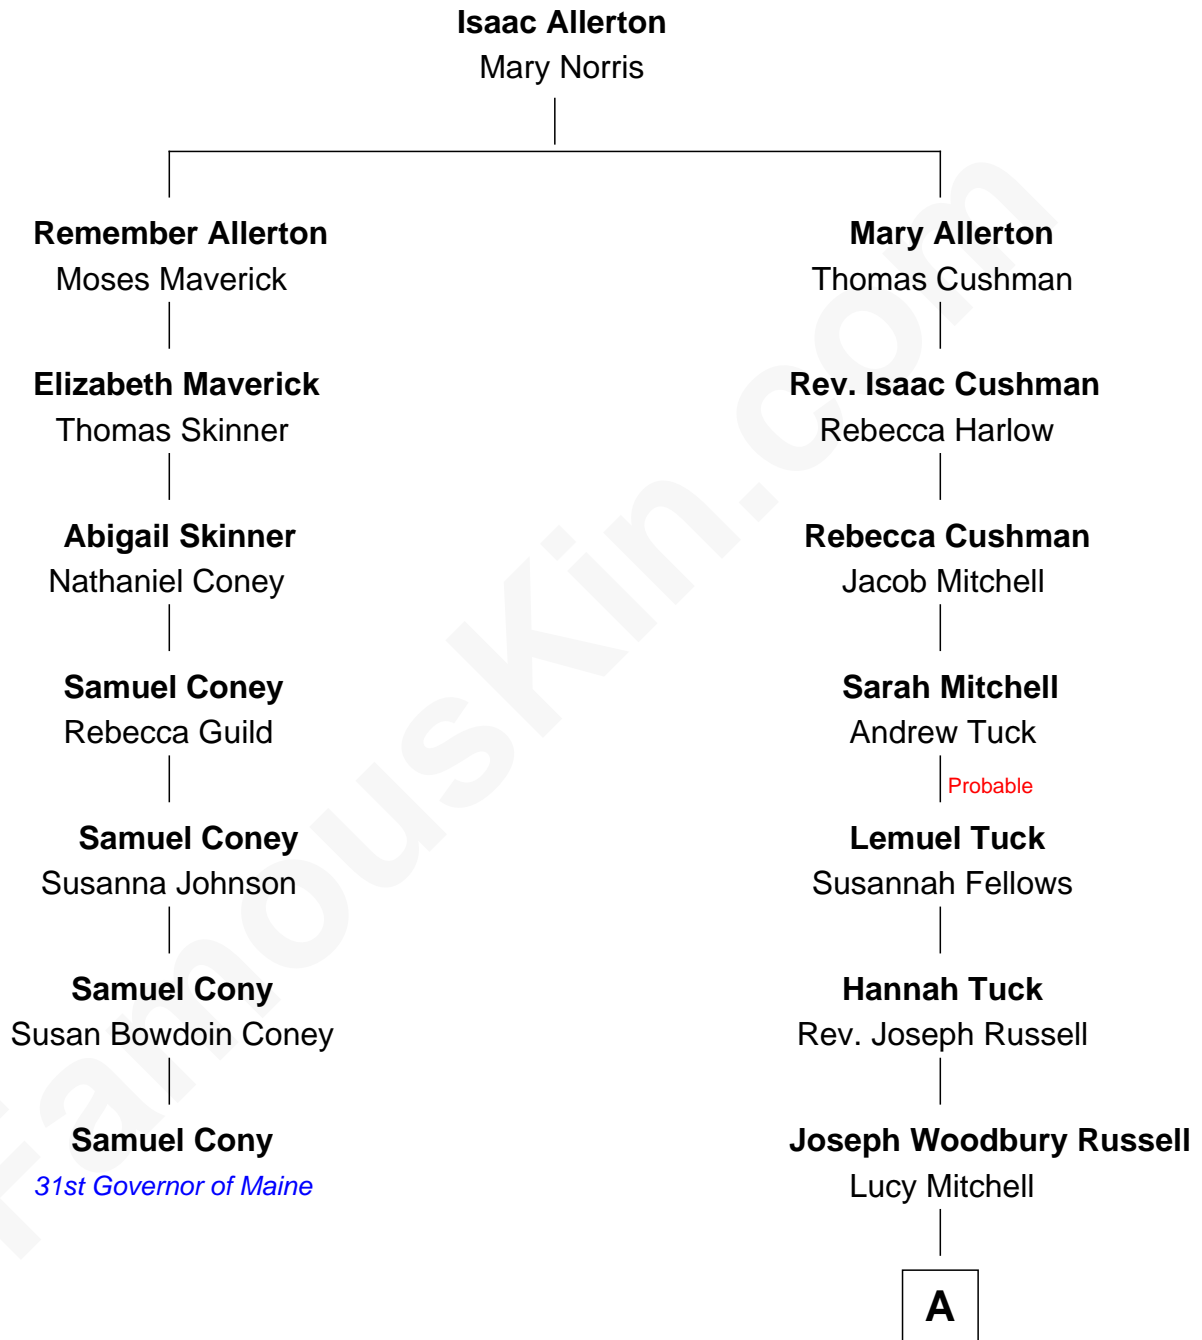

FamousKin.com

Relationship Chart of

Samuel Coney

31st Governor of Maine

6th cousin 4 times removed of

Charlie Munger

Vice-Chairman of Berkshire Hathaway

A

Andrew Jackson Russell

Sarah Jane Hibbs

Charles W. Russell

Helen Vienna Ingham

Florence V. Russell

Alfred Case Munger

Charlie Munger

Vice-Chairman of Berkshire Hathaway