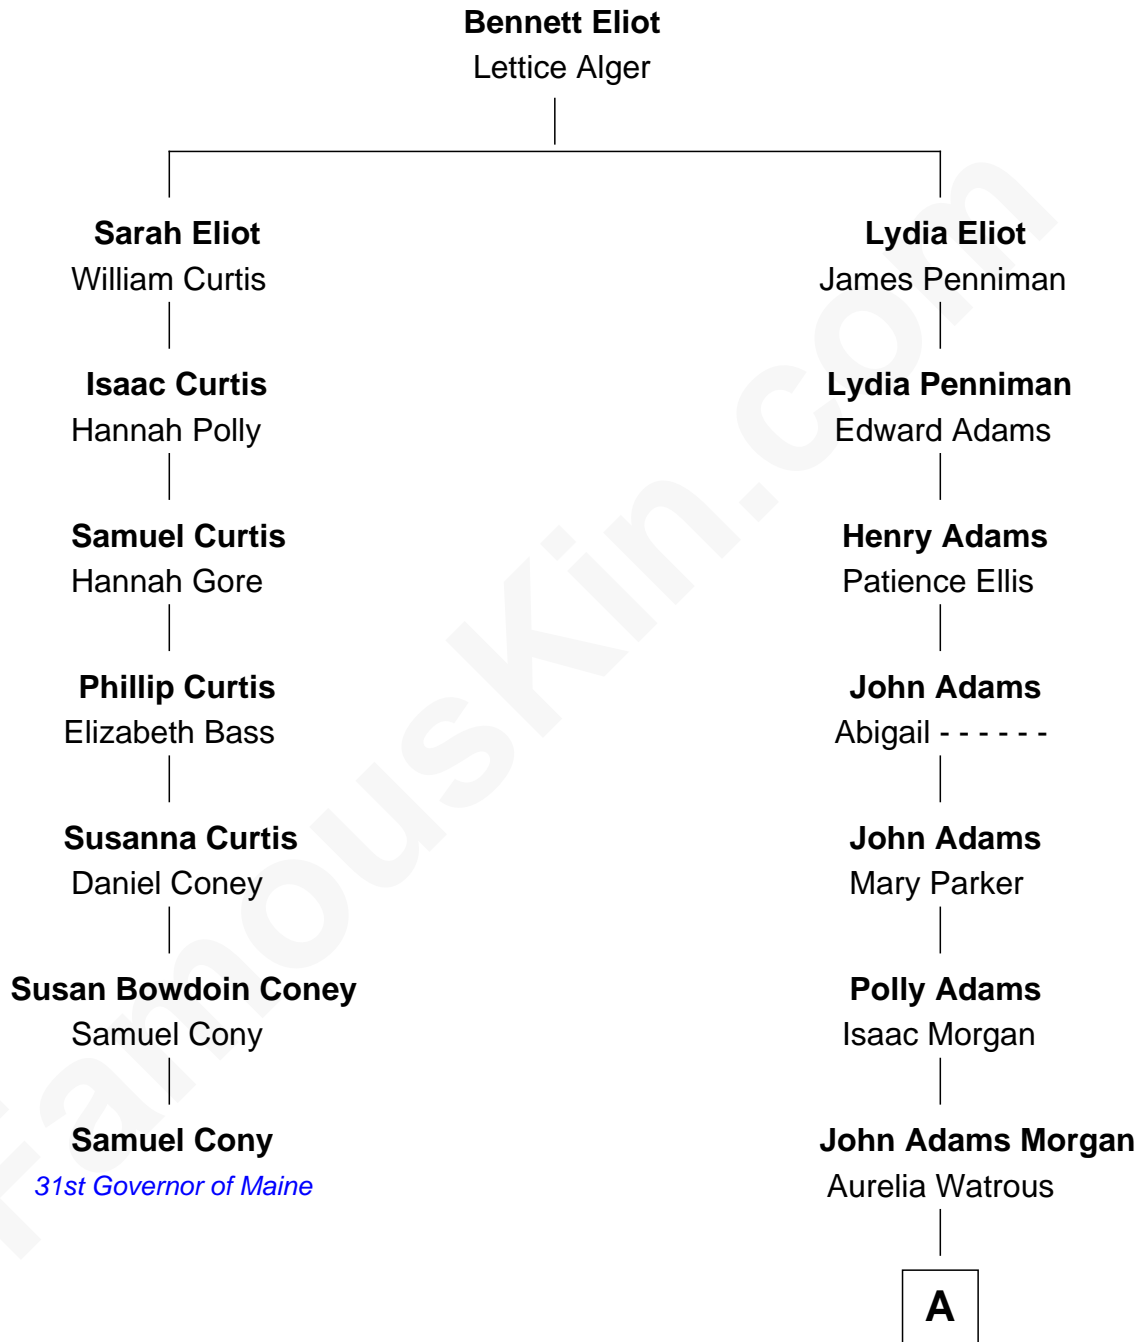

FamousKin.com

Relationship Chart of

Samuel Cony

31st Governor of Maine

6th cousin 6 times removed of

Linda Hamilton

TV and Movie Actress

A

Eliza Morgan
John M. Grimes

Aurelia Morgan Grimes
Stephen P. Holt

Taylor Holt
Frances Kyle

Dr. Richard Huckstep Holt
Mildred Alberta Derby

Barbara Kyle Holt
Dr. Carroll Stanford Hamilton

Linda Hamilton
TV and Movie Actress