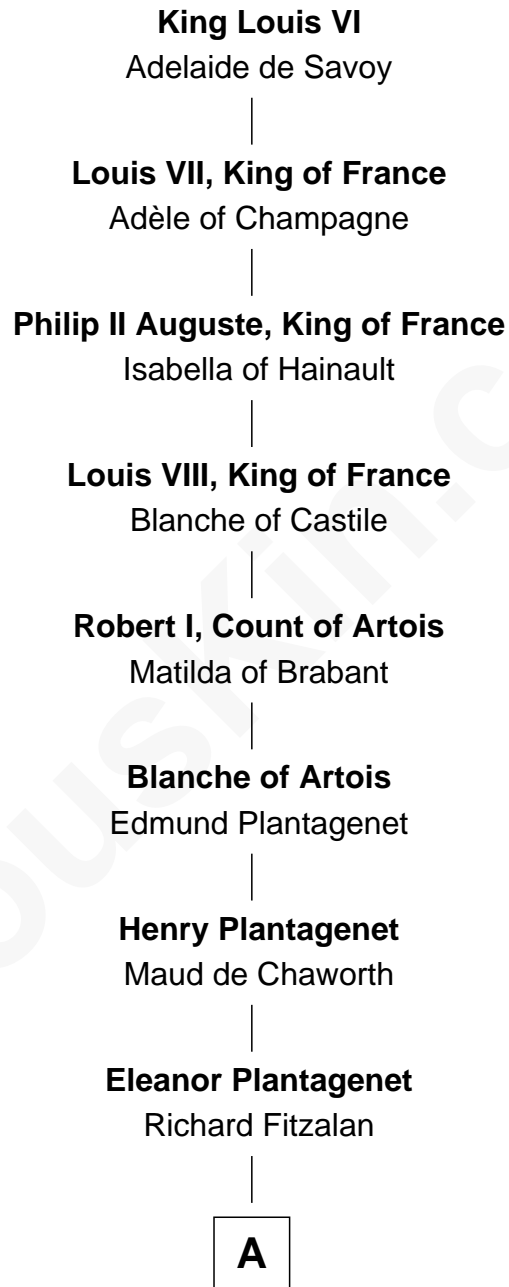

FamousKin.com Relationship Chart of

Samuel Cony

31st Governor of Maine

20th Great-grandson of

King Louis VI

King of France

A

John Fitzalan
Eleanor Maltravers

Joan Fitzalan
Sir William Echyngam

Joan Echyngam
Sir John Bayntun

Henry Bayntun

Jane Bayntun
Thomas Prowse

Mary Prowse
John Gye

Robert Gye
Grace Dowrish

Mary Gye
Rev. John Maverick

Moses Maverick
Remember Allerton