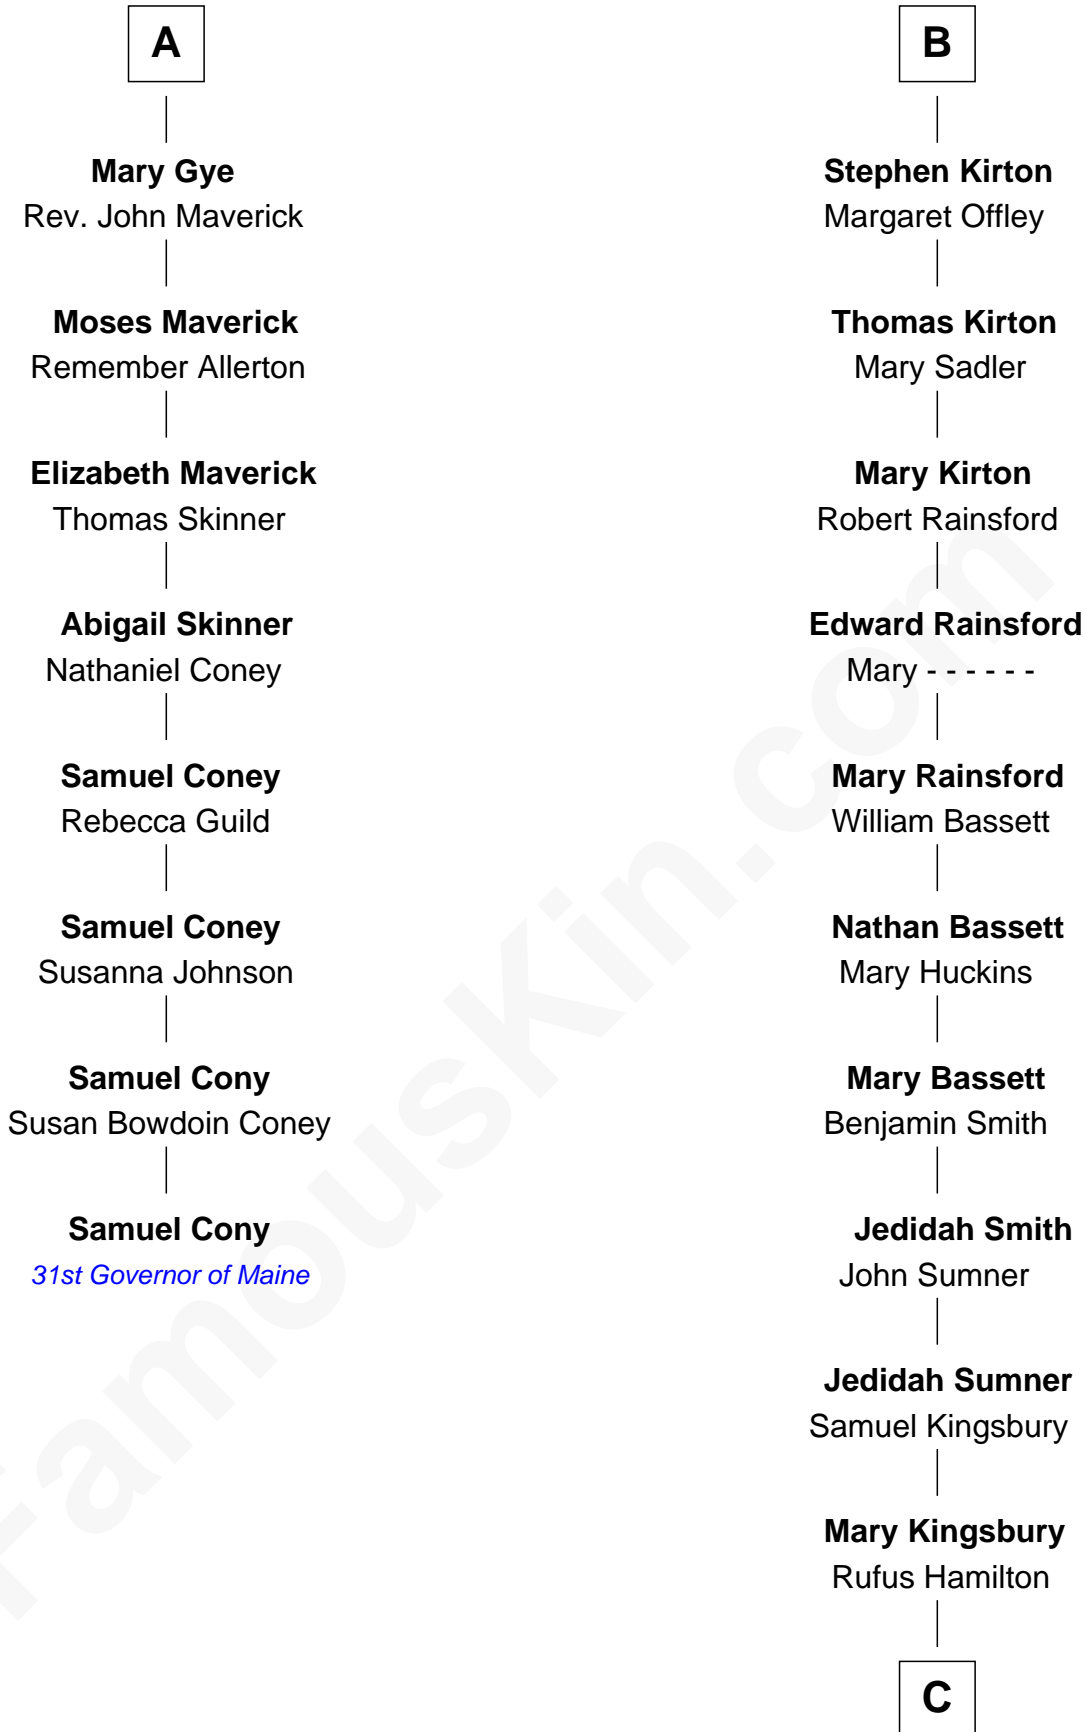

FamousKin.com

Relationship Chart of

Samuel Cony

31st Governor of Maine

14th cousin 7 times removed of

Thomas J. Watson, Jr.
President and CEO of I.B.M.

C

Mary Hamilton

Dr. Oliver Kittredge

Oliver Kittredge

Julia Ann Estabrook

Arthur Melville Kittredge

Mary Jeannette Broadwell

Mary Jeannette Kittredge

Thomas John Watson

Thomas J. Watson, Jr.