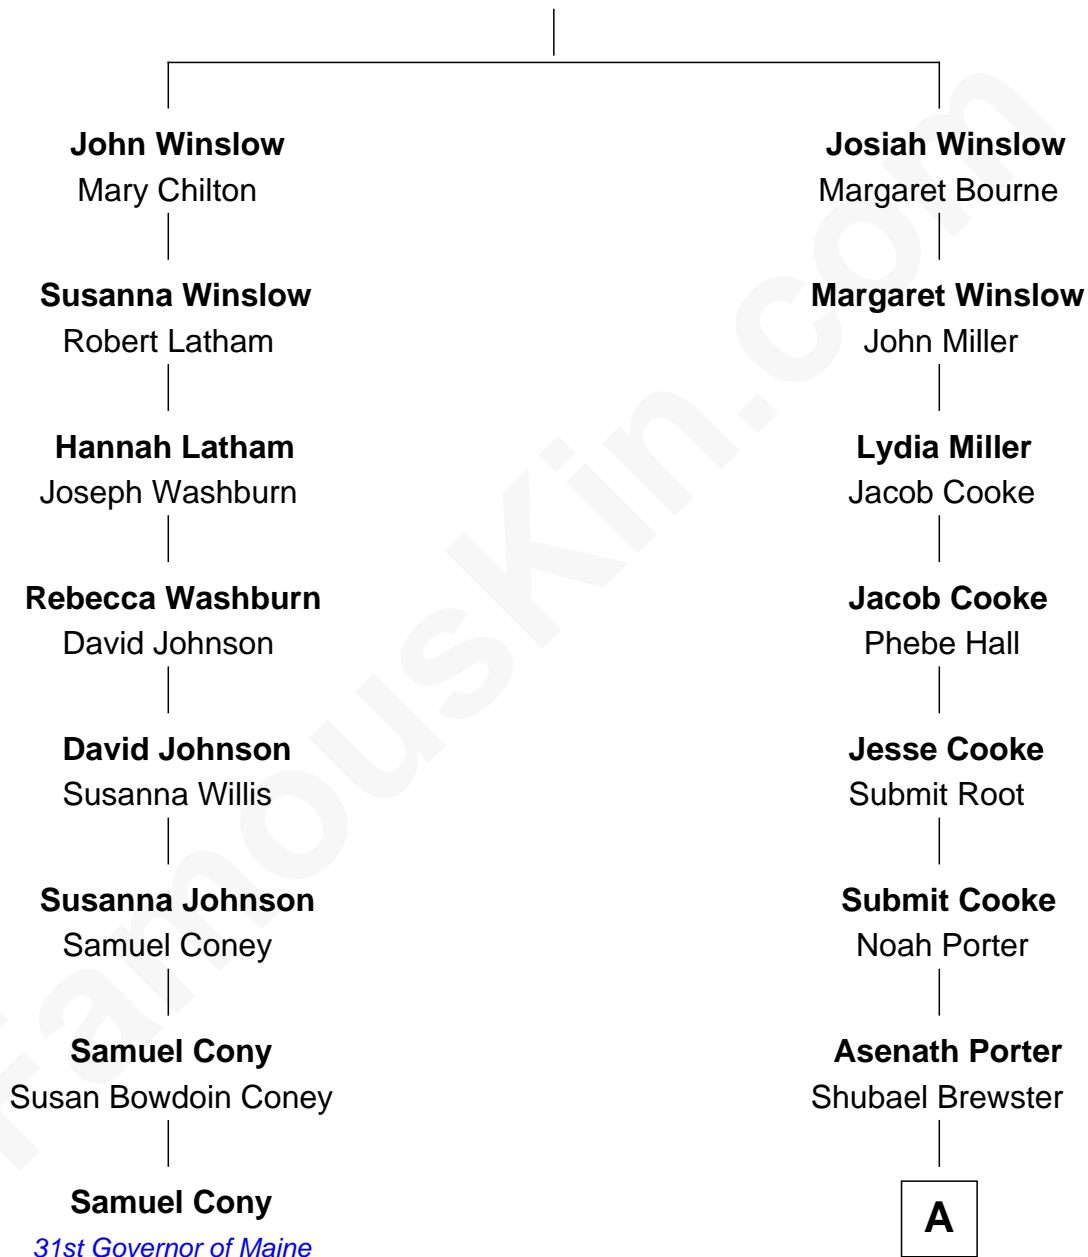

FamousKin.com

Relationship Chart of

Samuel Cony

31st Governor of Maine

7th cousin 4 times removed of

Brewster H. Shaw

NASA Astronaut

Edward Winslow

Magdalen Oliver

A

—
Laura Brewster

Martin Ebenezer Pomeroy

—
Charles Burton Pomeroy

Sophia Webber

—
Adelle Pomeroy

John Thomas Shaw

—
Brewster Hopkinson Shaw

Leone Marguerite Lee

—
Brewster H. Shaw

NASA Astronaut