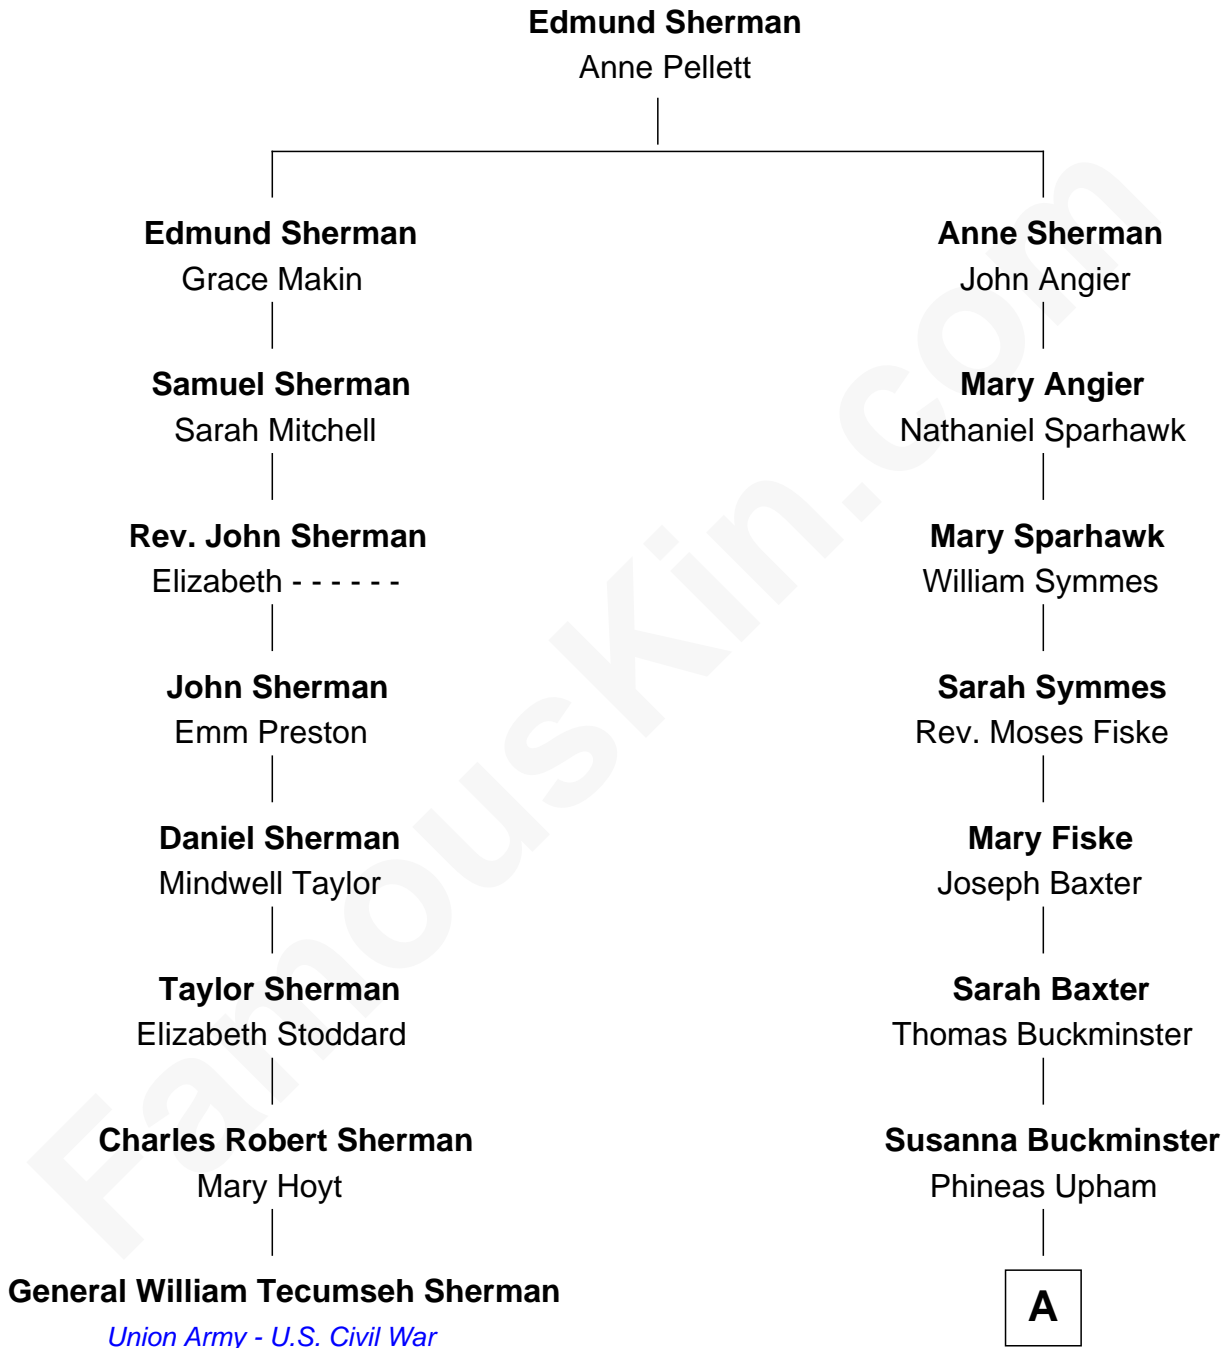

FamousKin.com

Relationship Chart of General William Tecumseh Sherman

Union Army - U.S. Civil War

7th cousin 2 times removed of

Horace Gray

U.S. Supreme Court Justice

A

|
Jabez Upham

Lucy Faulkner

|
Harriet Upham

Horace Gray

|
Horace Gray

U.S. Supreme Court Justice

FamousKin.com