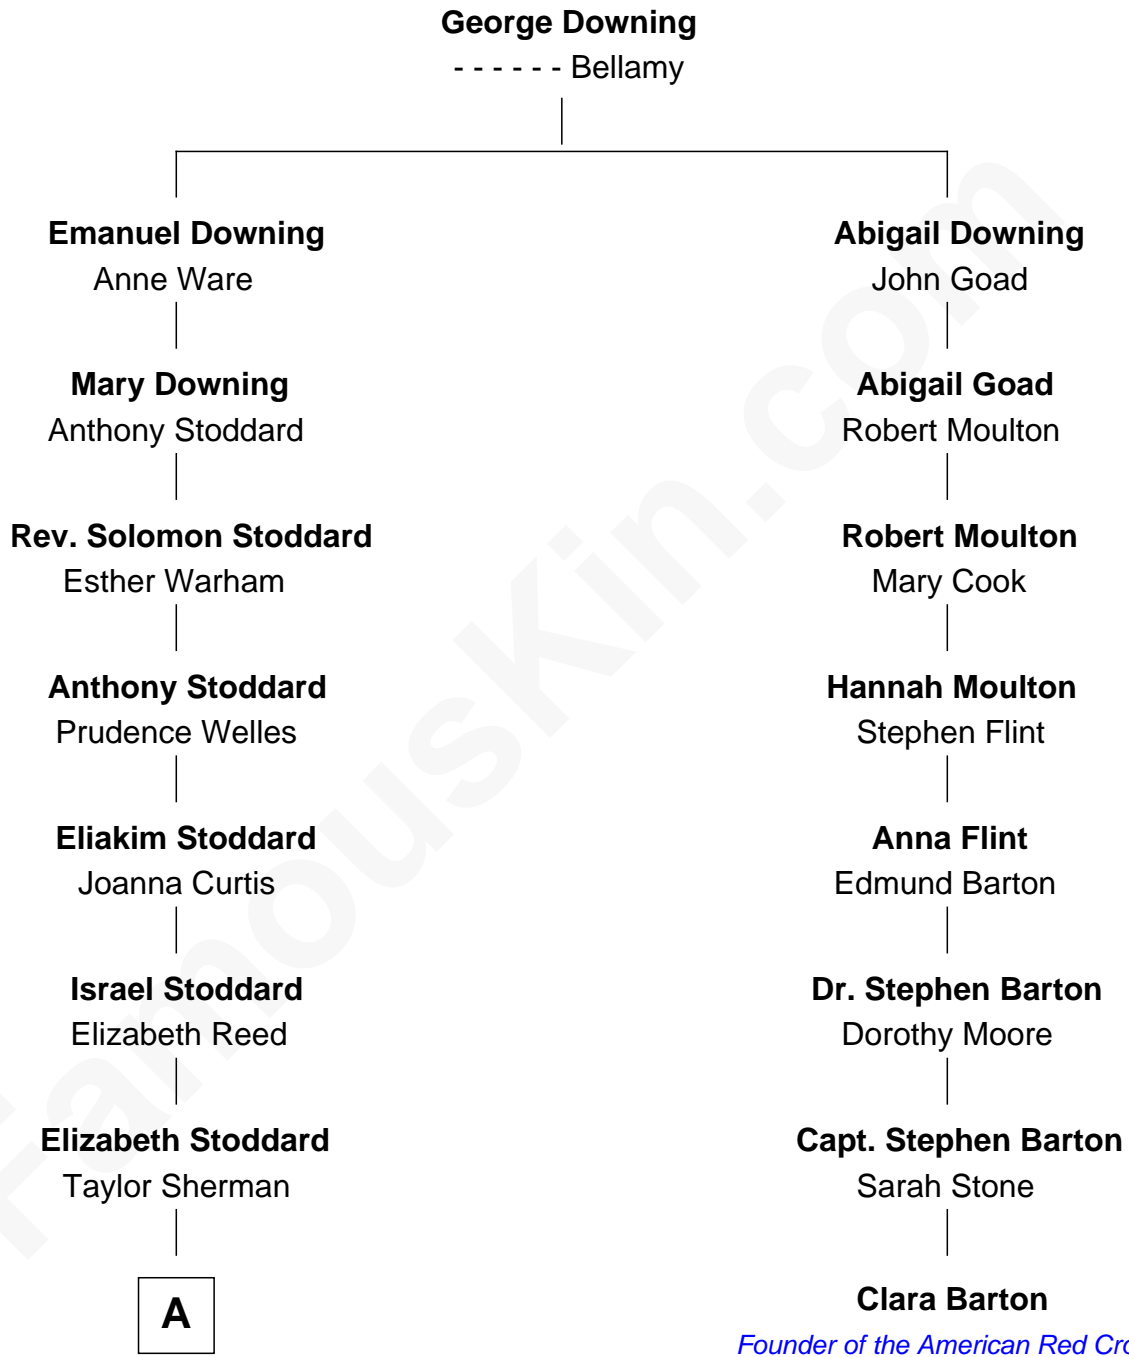

FamousKin.com
Relationship Chart of
General William Tecumseh Sherman

Union Army - U.S. Civil War

7th cousin 1 time removed of

Clara Barton

Founder of the American Red Cross

A

Charles Robert Sherman

Mary Hoyt

General William Tecumseh Sherman

Union Army - U.S. Civil War

FamousKin.com