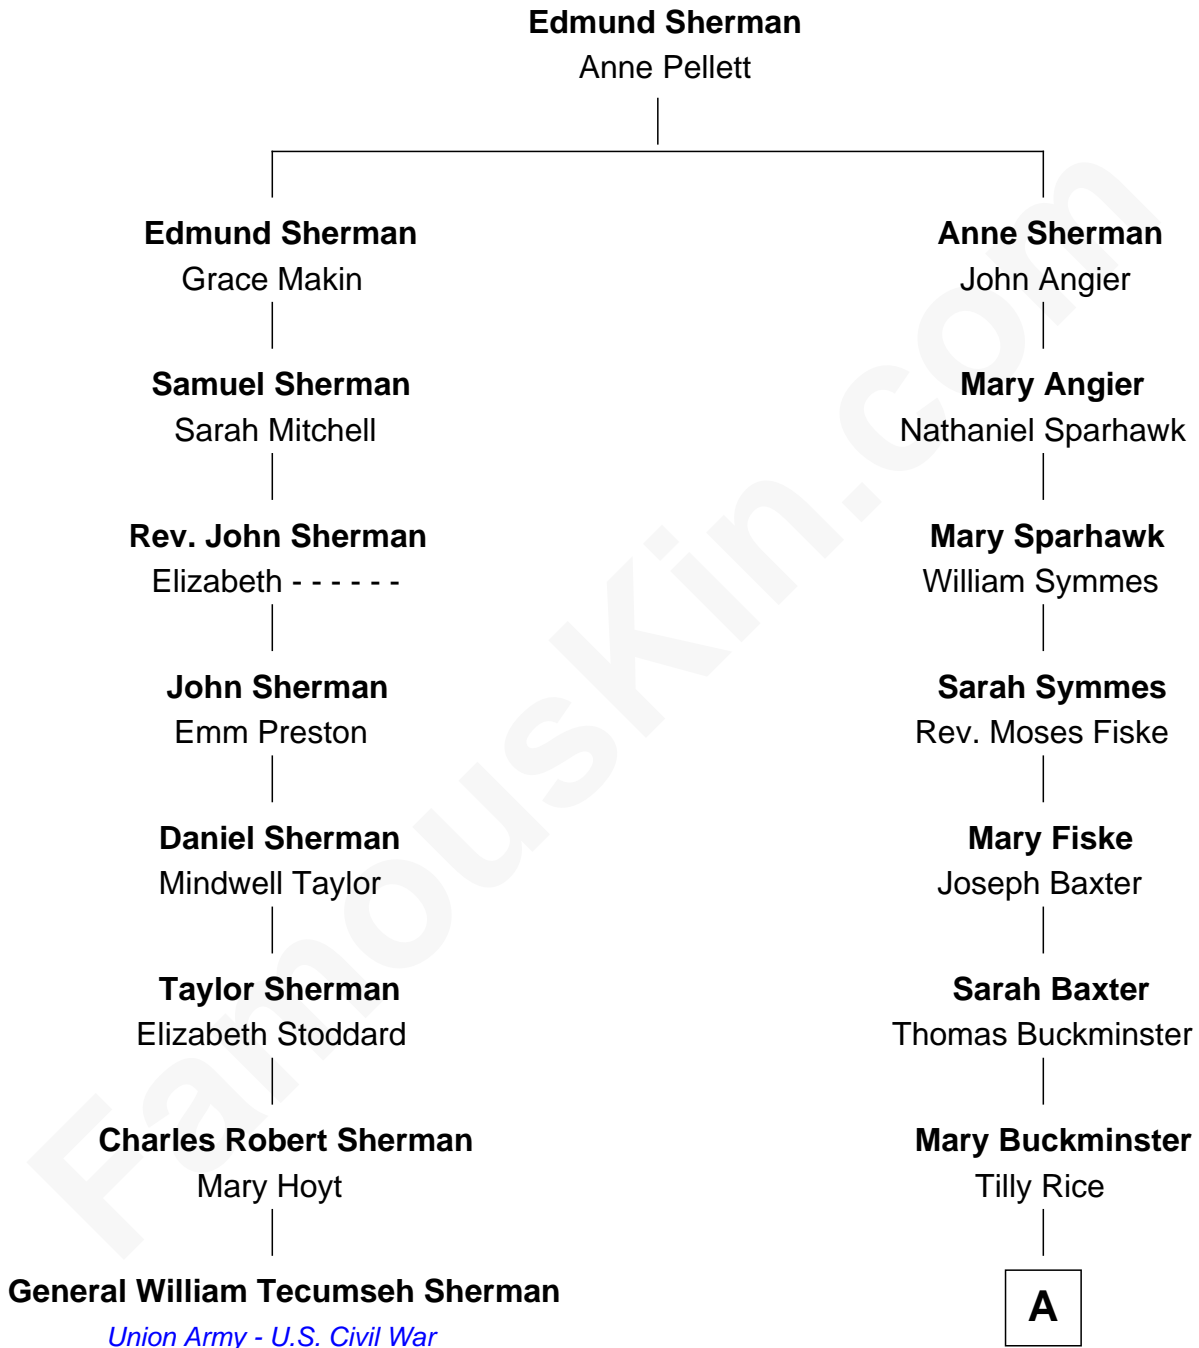

# FamousKin.com

## Relationship Chart of General William Tecumseh Sherman

*Union Army - U.S. Civil War*

7th cousin 3 times removed of

**Edgar Rice Burroughs**

*Author of Tarzan and John Carter*

**A**

—  
**Thomas Rice**  
Sally Makepiece

—  
**Mary Rice**  
Abner Tyler Burroughs

—  
**George Tyler Burroughs**  
Mary Evaline Zieger

—  
**Edgar Rice Burroughs**  
*Author of Tarzan*