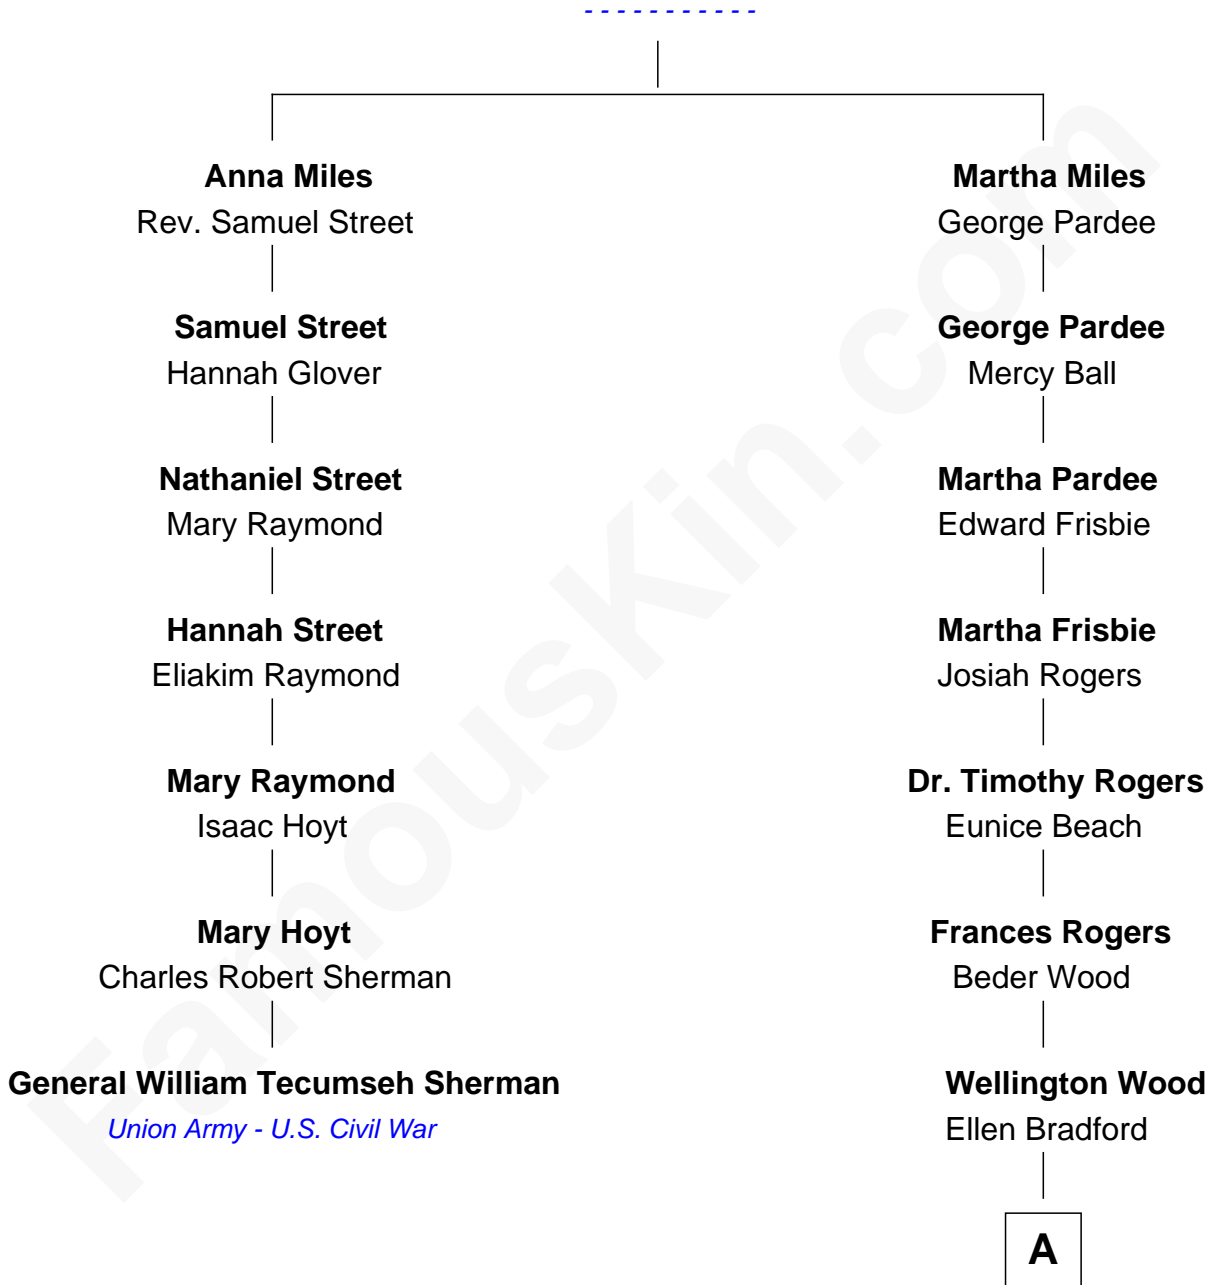

FamousKin.com

Relationship Chart of

General William Tecumseh Sherman

Union Army - U.S. Civil War

6th cousin 5 times removed of

Fergie

Singer, Songwriter and Actress

Richard Miles

A

—
Margaret Wood

William Charles Sheppard

—
Harold Benjamin Sheppard

Edna MacDonald

—
Patricia Sheppard

Harold Lee Ferguson

—
John Patrick Ferguson

Therese Ann Gore

—
Fergie

Singer, Songwriter and Actress