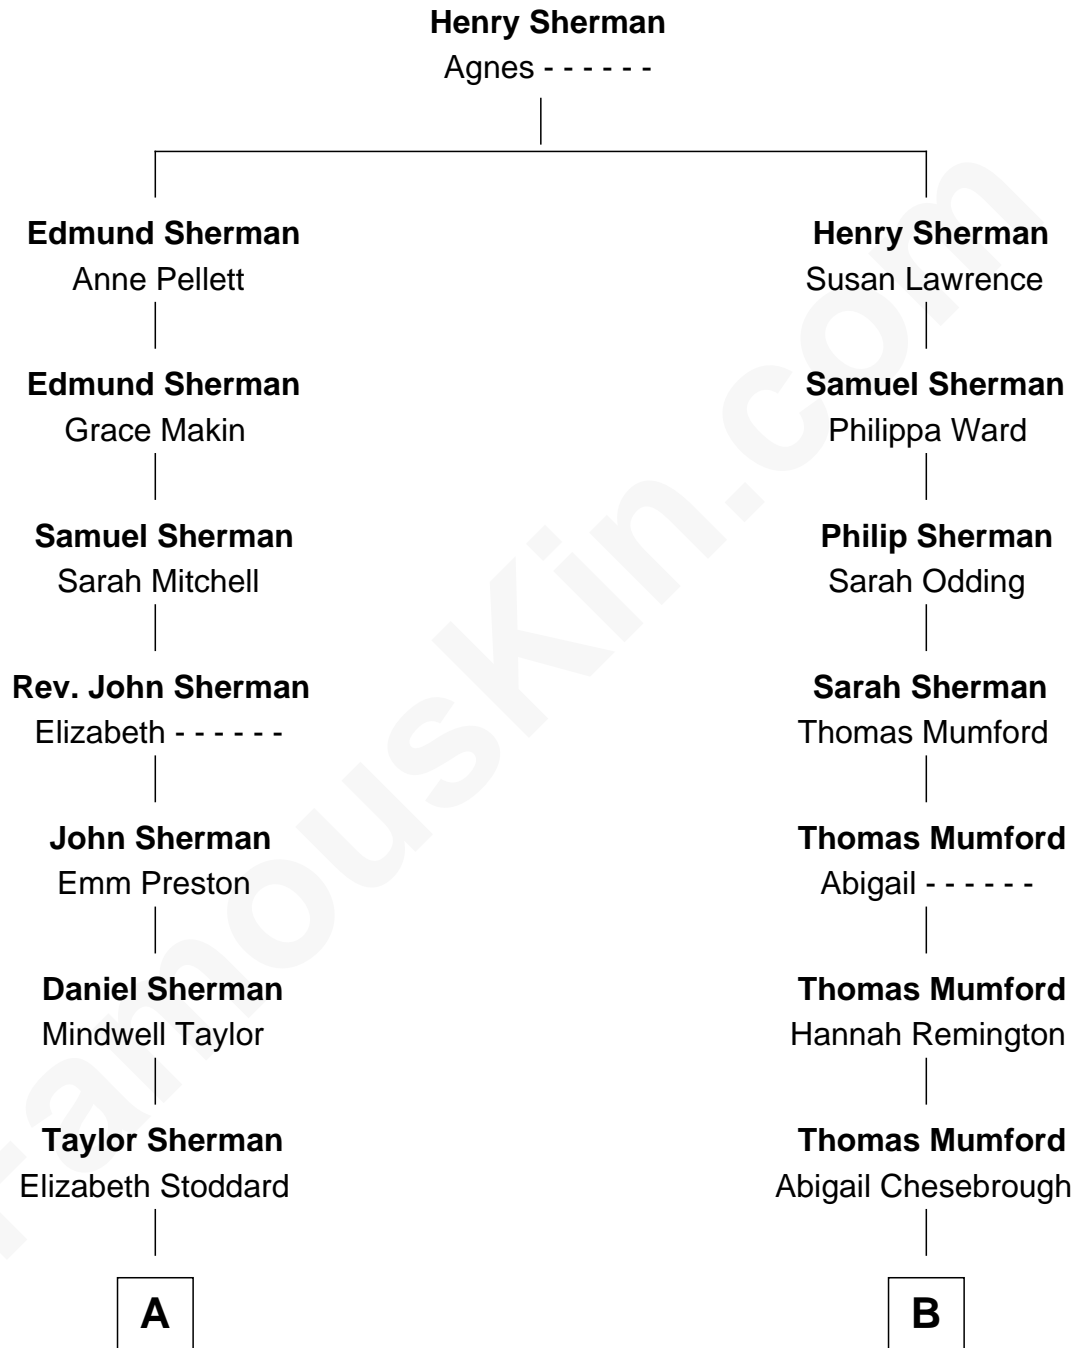

FamousKin.com Relationship Chart of

General William Tecumseh Sherman

Union Army - U.S. Civil War

8th cousin 5 times removed of

Mamie (Doud) Eisenhower

First Lady of President Dwight Eisenhower

A

Charles Robert Sherman

Mary Hoyt

General William Tecumseh Sherman

Union Army - U.S. Civil War

B

Abigail Mumford

Asa Lord

Mary Chesbrough Lord

James Sheldon

Asa Lord Sheldon

Harriet Holmes

James Henry Sheldon

Susan Hill

Mary Cornelia Sheldon

Royal Houghton Doud

John Sheldon Doud

Elivera Mathilda Carlson

Mamie (Doud) Eisenhower

First Lady of Dwight Eisenhower