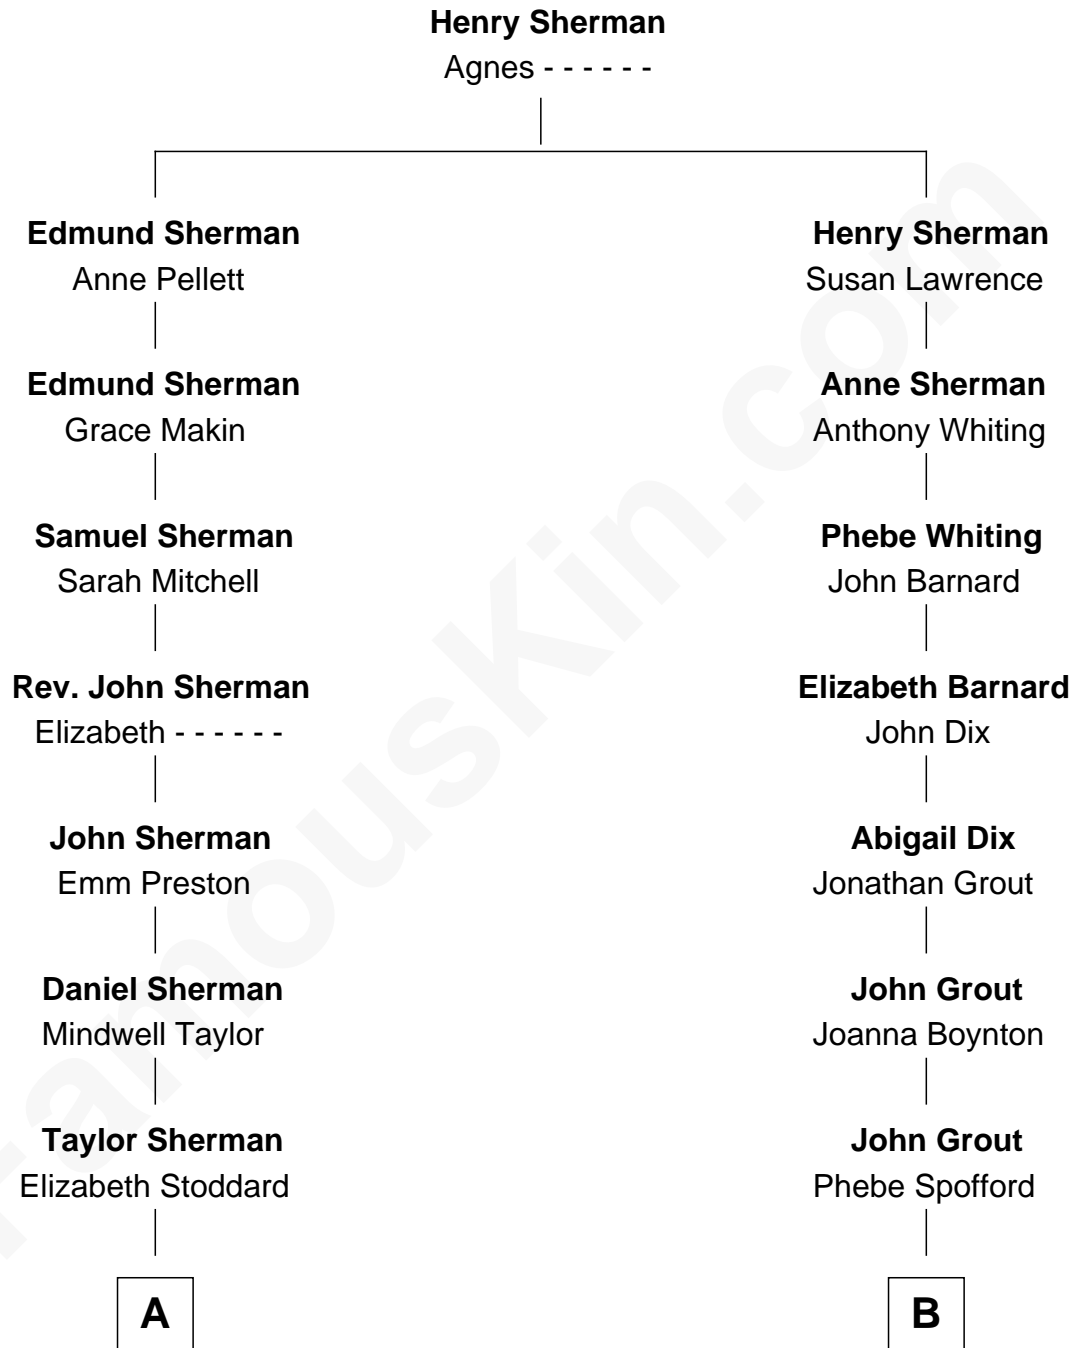

FamousKin.com
Relationship Chart of
General William Tecumseh Sherman

Union Army - U.S. Civil War

8th cousin 4 times removed of

Herbert Hoover

31st U.S. President

A

Charles Robert Sherman

Mary Hoyt

General William Tecumseh Sherman

Union Army - U.S. Civil War

B

Phebe Grout

Jacob Winn

Endymia Winn

Thomas Sherwood

Lucinda Sherwood