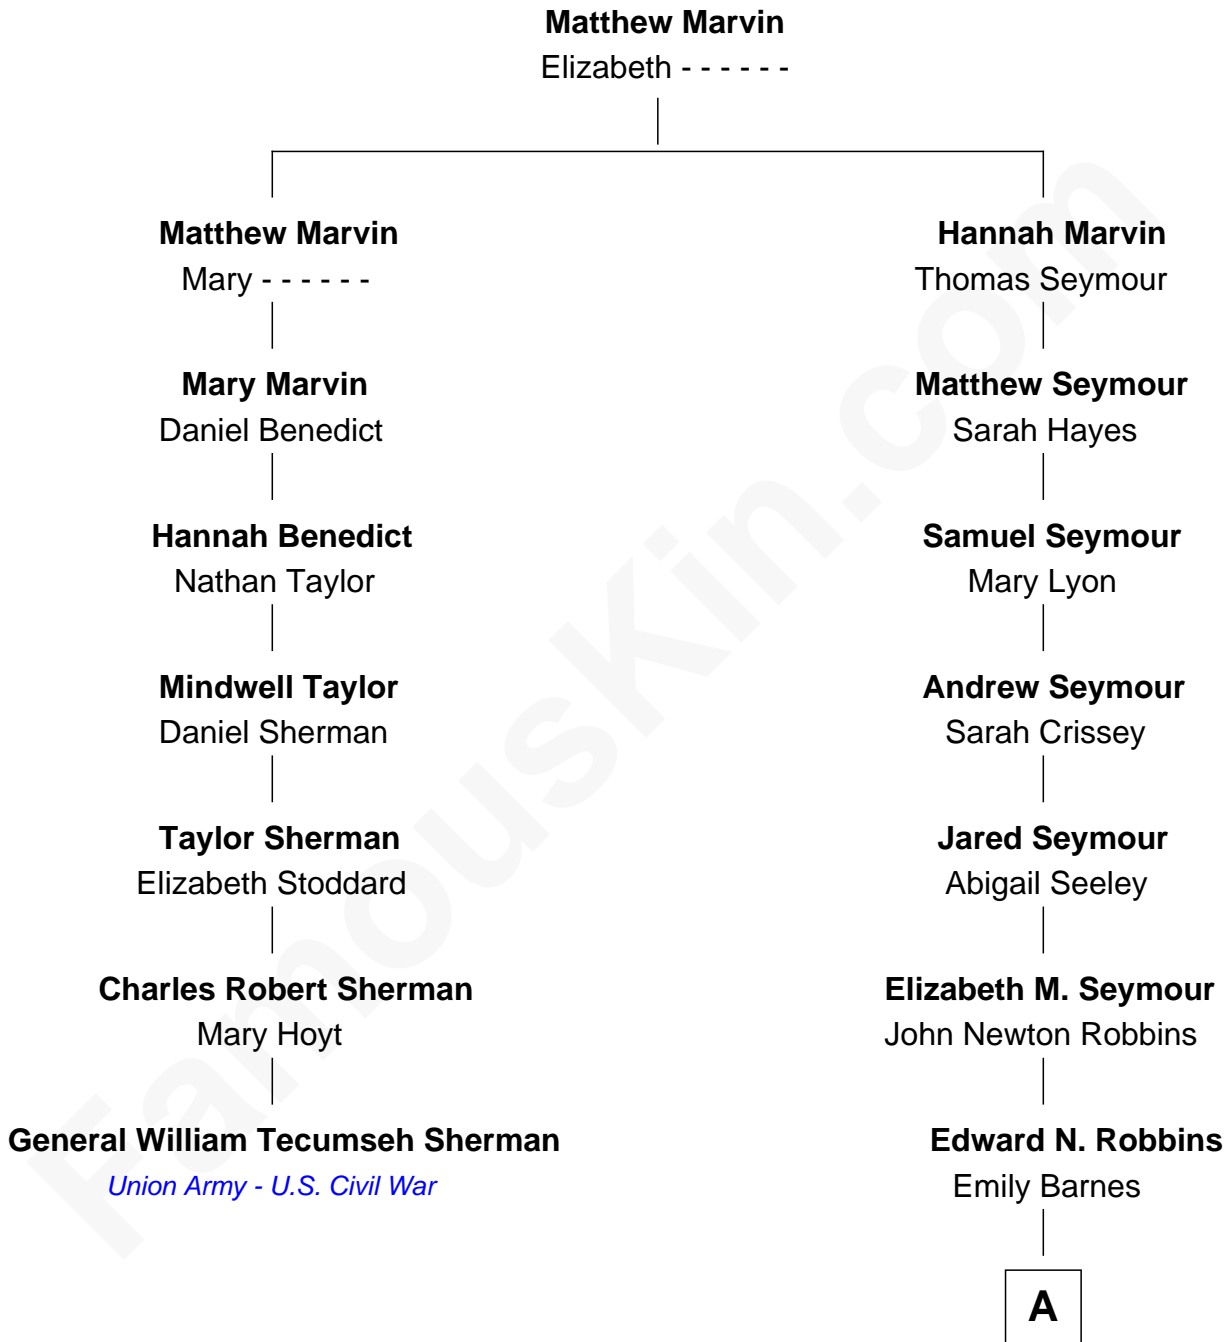

FamousKin.com

Relationship Chart of

General William Tecumseh Sherman

Union Army - U.S. Civil War

6th cousin 3 times removed of

Nancy (Davis) Reagan

First Lady of President Ronald Reagan

A

John Newell Robbins

Anne Ayers Francis

Kenneth Seymour Robbins

Edith Prescott Lockett

Nancy (Davis) Reagan

First Lady of Ronald Reagan

FamousKin.com