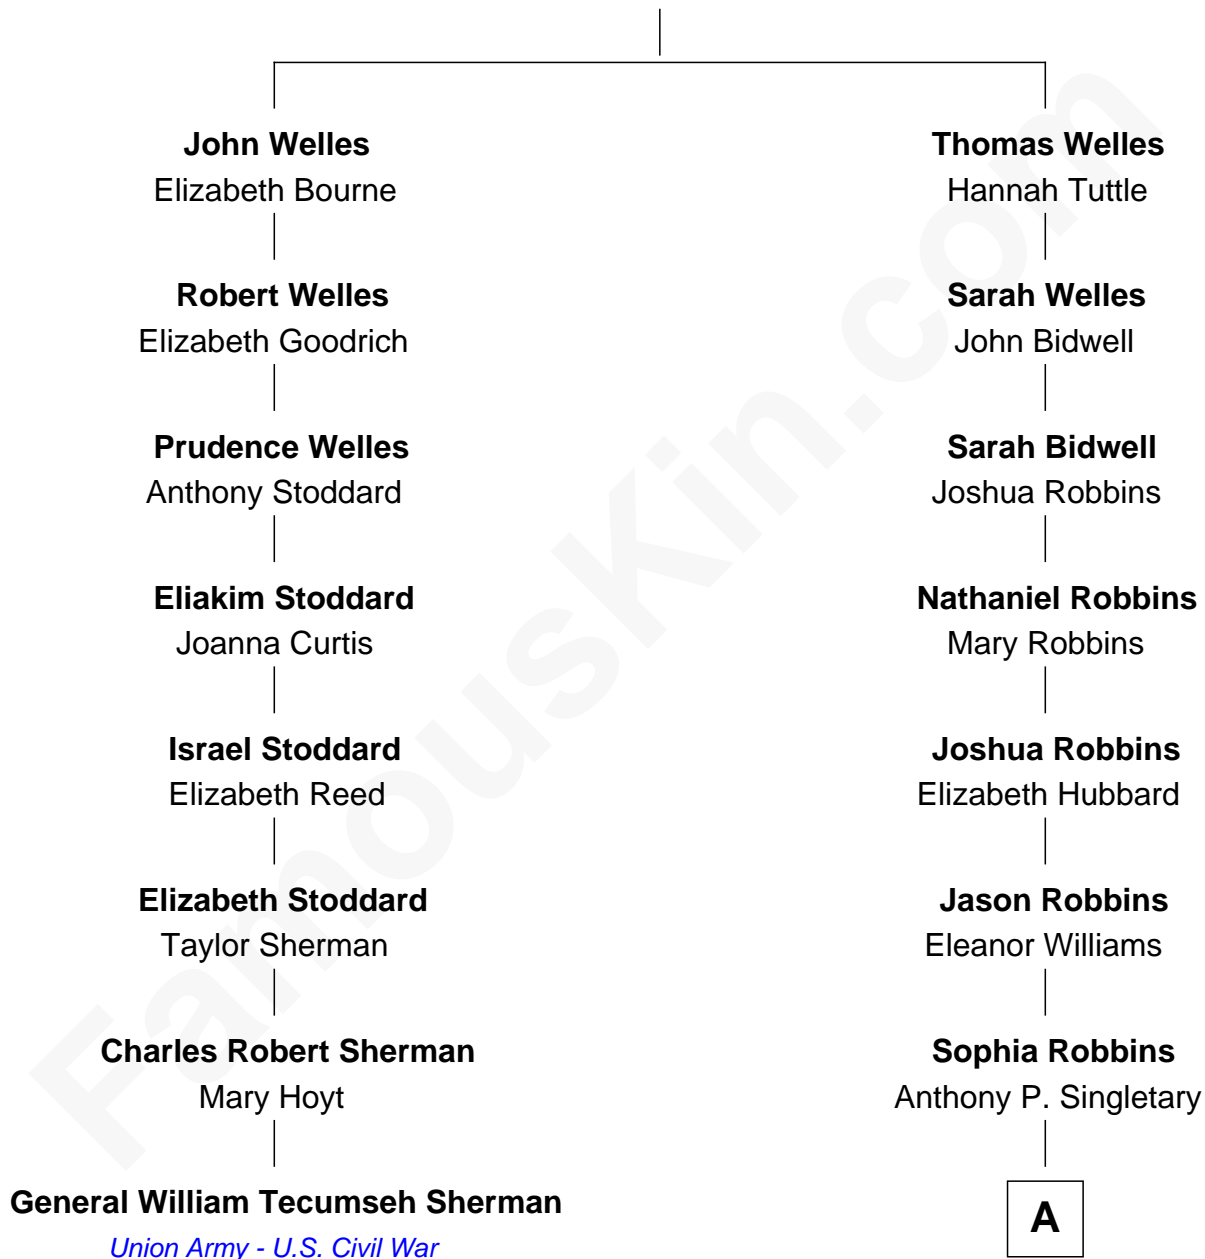

# FamousKin.com

## Relationship Chart of General William Tecumseh Sherman

*Union Army - U.S. Civil War*

7th cousin 4 times removed of

**John Hinckley, Jr.**

*Shot President Ronald Reagan*

**Thomas Welles**

Alice Tomes

**A**

**Victoria Singletary**

James Thompson

**Clyde Singletary Thompson**

Hattie Jackson

**Ardis Thompson**

Harvey Lawrence Moore

**Jo Ann Moore**

John Warnock Hinckley

**John Hinckley, Jr.**

*Shot President Ronald Reagan*