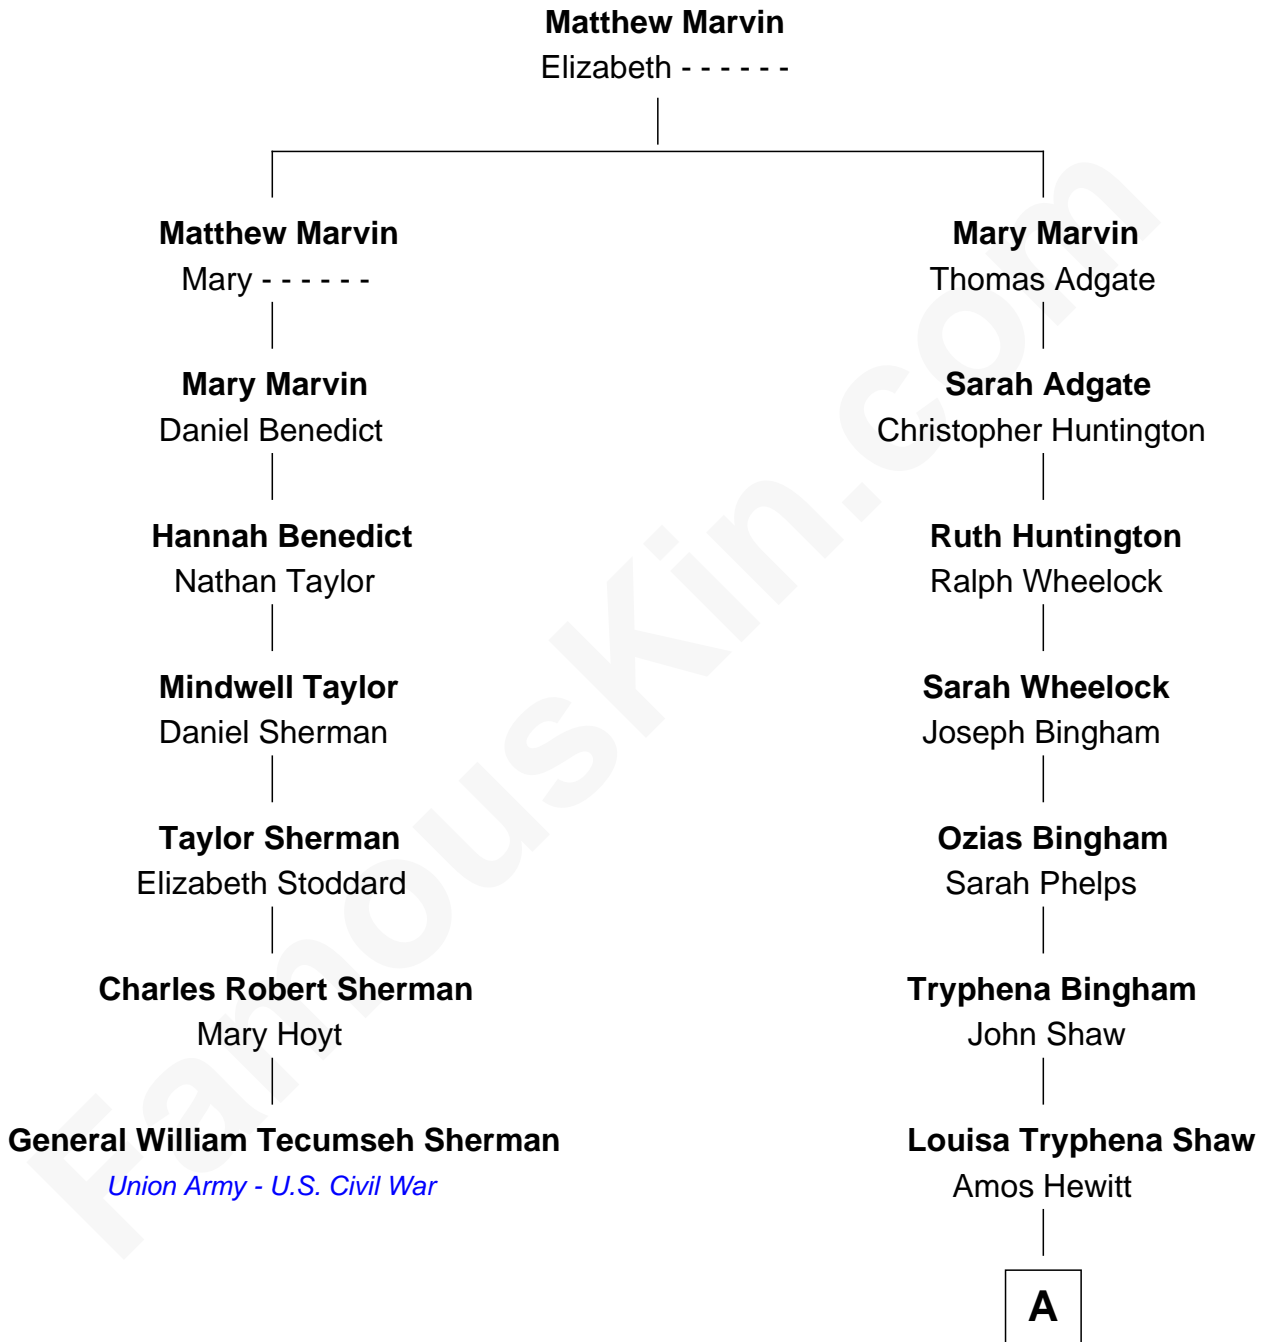

FamousKin.com

Relationship Chart of

General William Tecumseh Sherman

Union Army - U.S. Civil War

6th cousin 6 times removed of

Rainn Wilson

TV and Movie Actor

A

—
Mary Louisa Hewitt

Emery J. Mosher

—
Charles E. Mosher

Susanna Jane Garrison

—
Edna Lora Mosher

Theodore Orick Whitman

—
Rollie Harrison Whitman

Catherine Josephine Williams

—
Patricia May Whitman

Robert George Wilson

—
Rainn Wilson

TV and Movie Actor