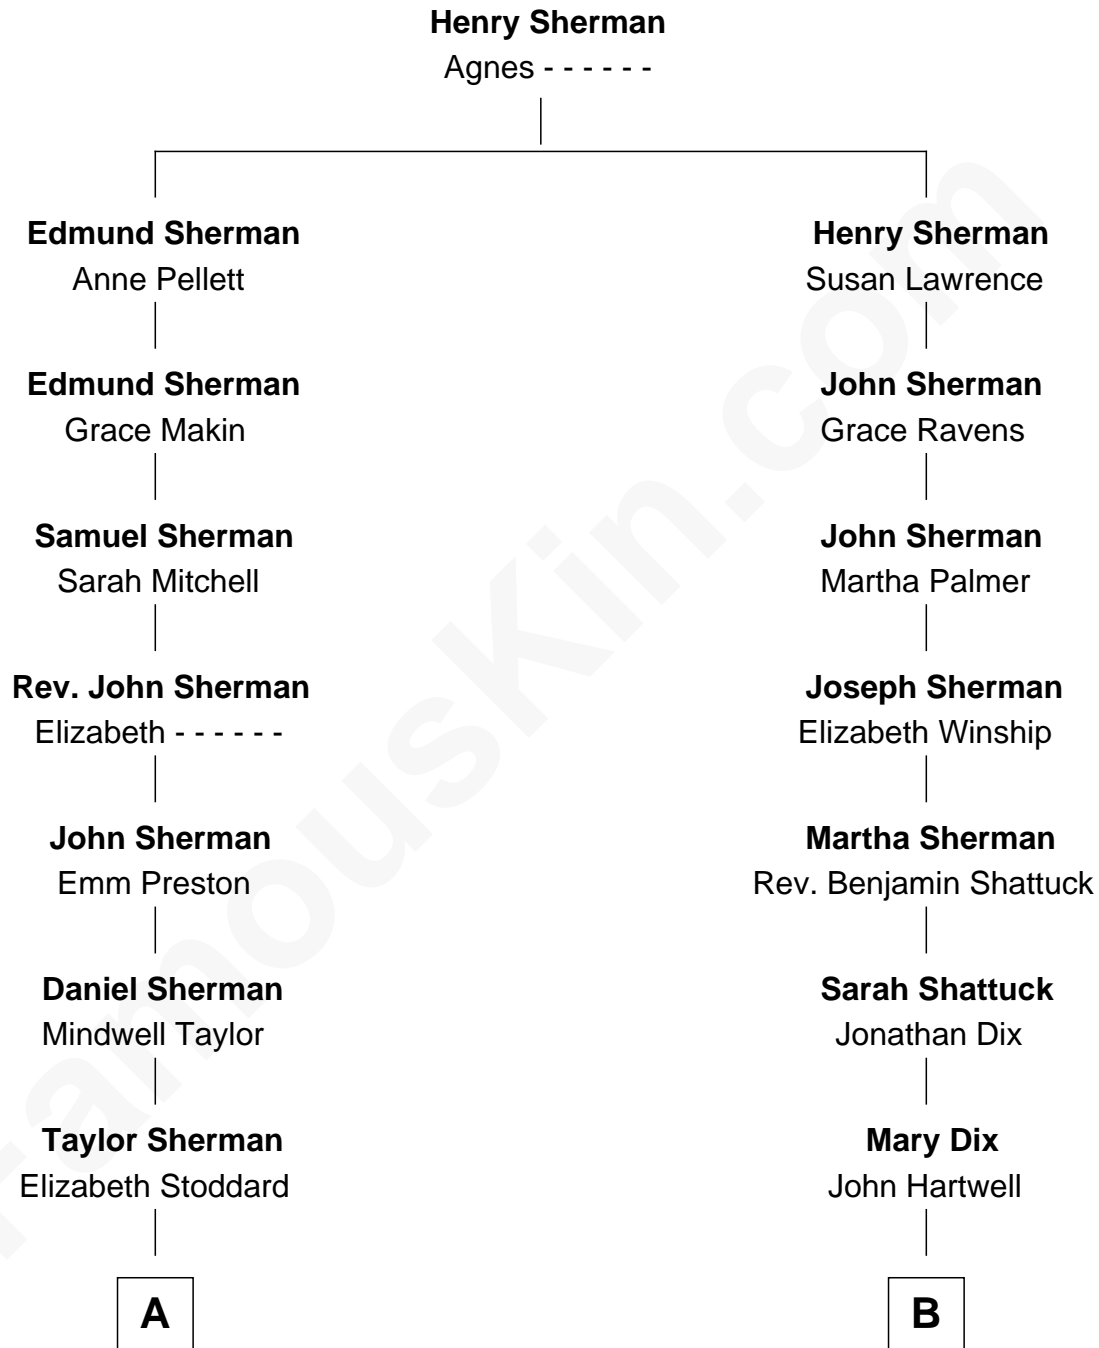

FamousKin.com

Relationship Chart of

General William Tecumseh Sherman

Union Army - U.S. Civil War

8th cousin 5 times removed of

Charlie Day

TV and Movie Actor

A

Charles Robert Sherman

Mary Hoyt

General William Tecumseh Sherman

Union Army - U.S. Civil War

B

Jonathon Hartwell

Elisabeth Briard Walker

Josiah Shattuck Hartwell