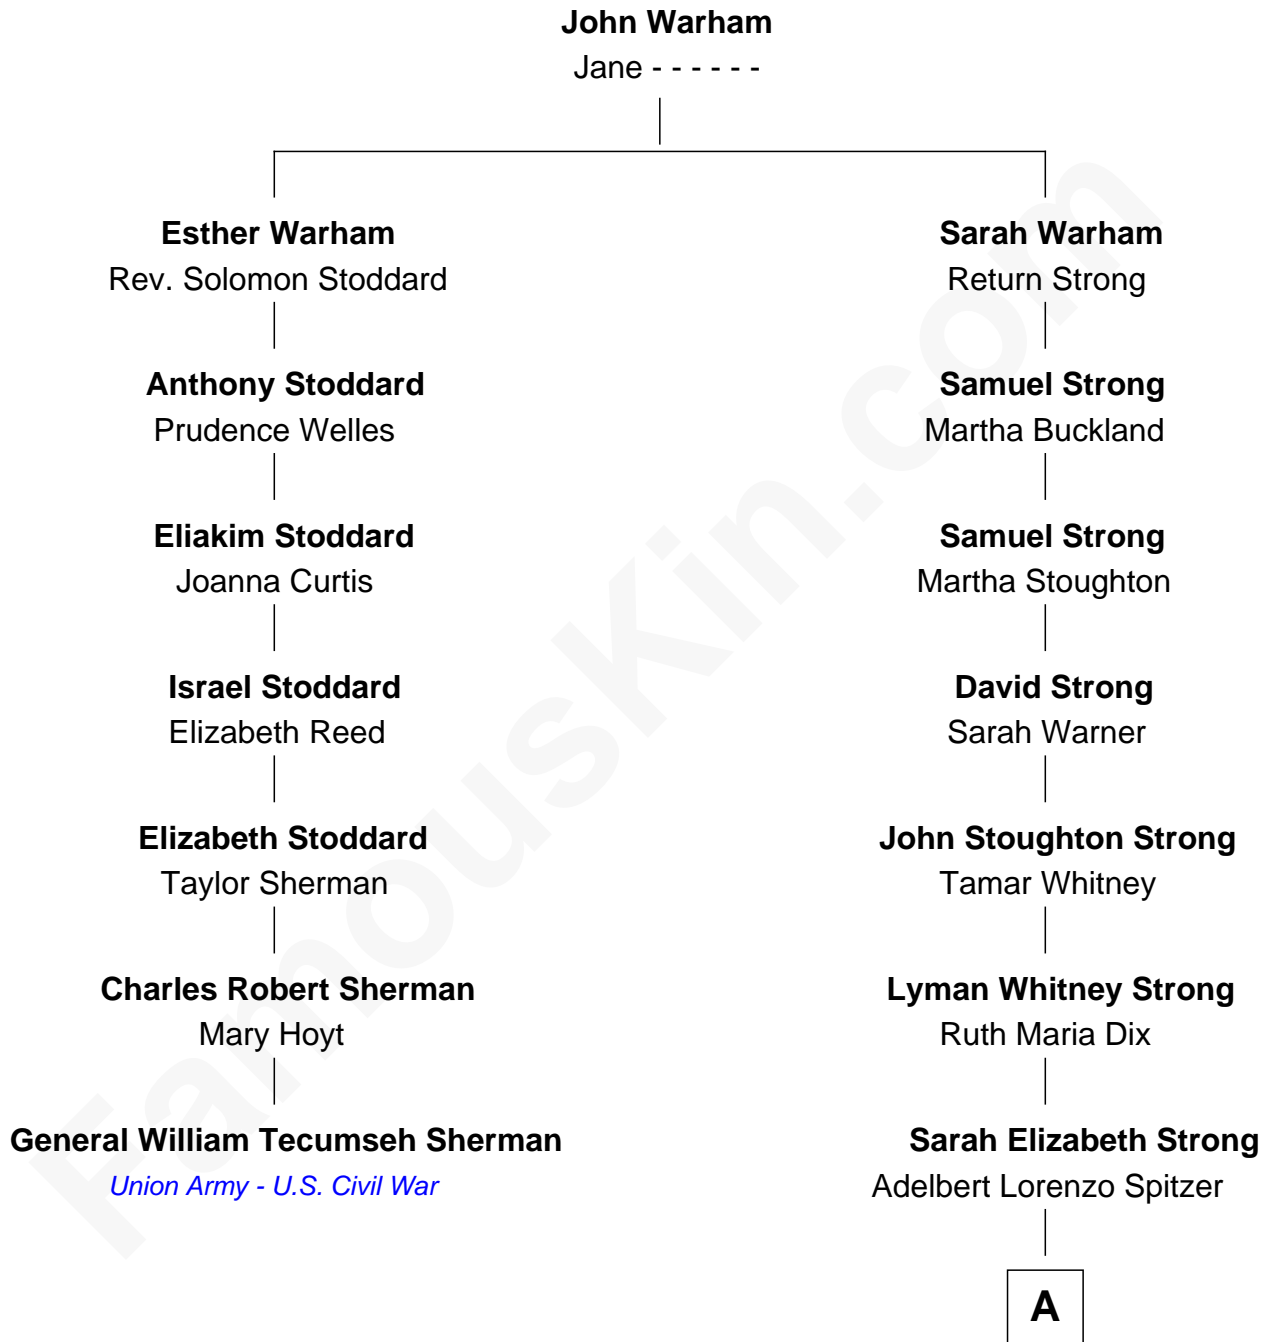

FamousKin.com
Relationship Chart of
General William Tecumseh Sherman

Union Army - U.S. Civil War

6th cousin 2 times removed of

Lyman Spitzer

Astronomer and Theoretical Physicist

A

Lyman Strong Spitzer
Blanche Carey Brumback

Lyman Spitzer
Astronomer and Theoretical Physicist

FamousKin.com