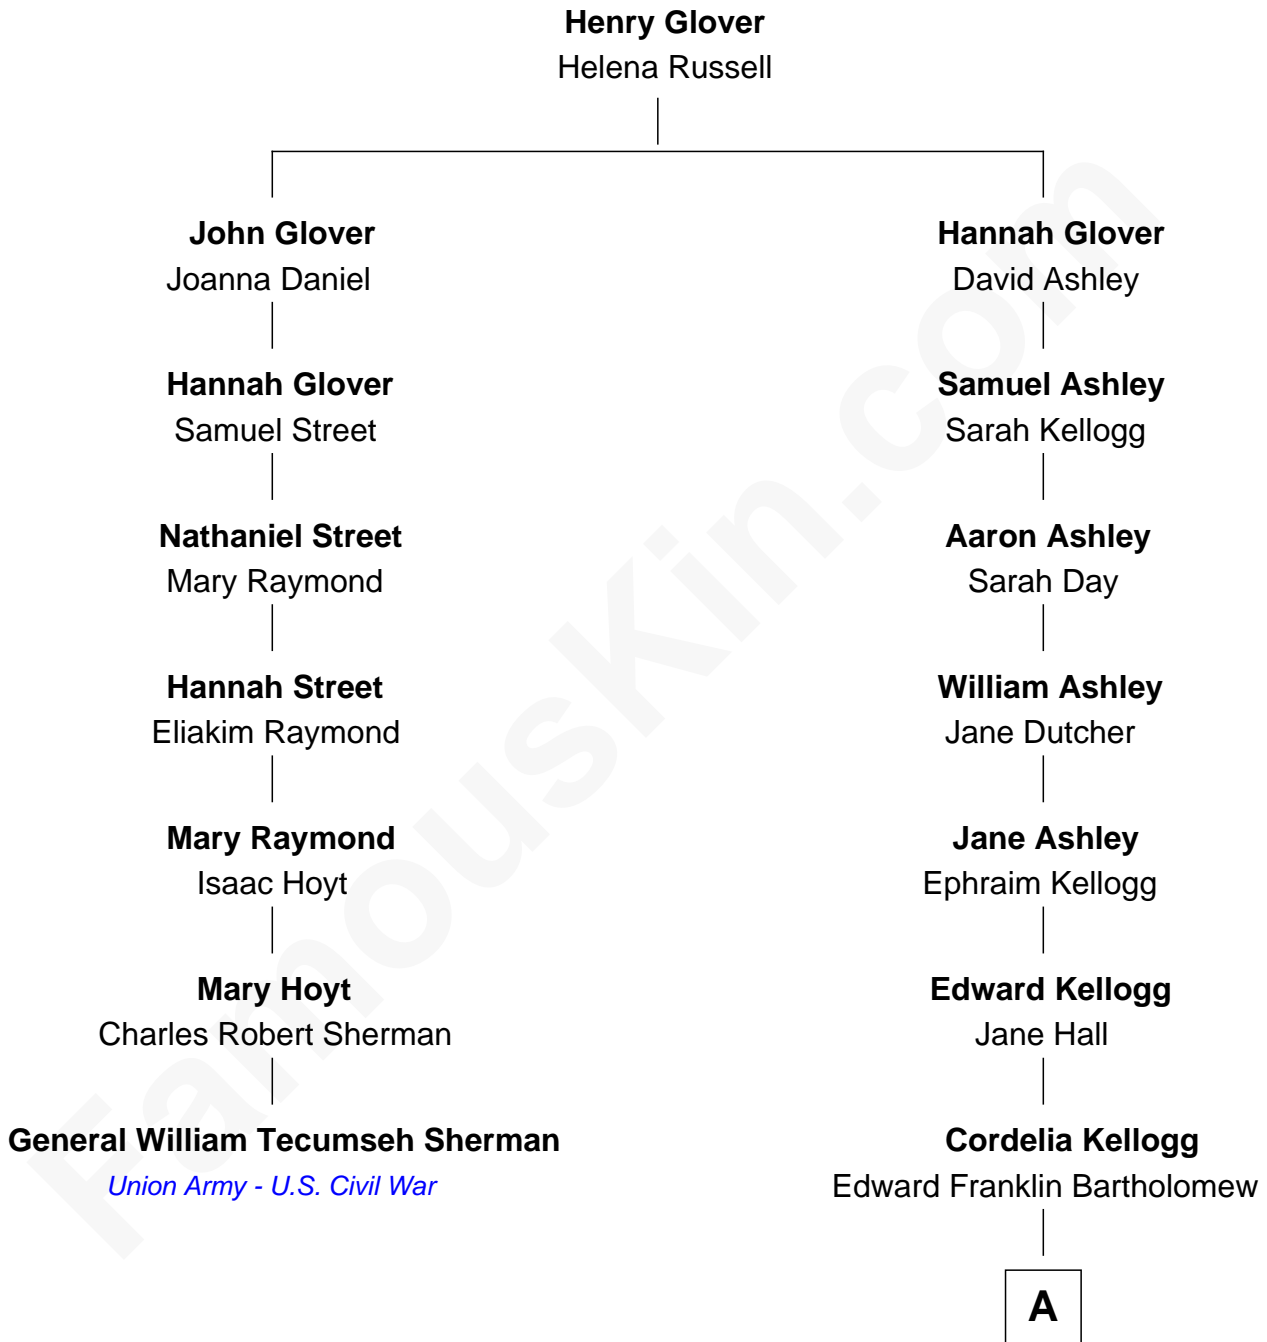

FamousKin.com
Relationship Chart of
General William Tecumseh Sherman

Union Army - U.S. Civil War

6th cousin 4 times removed of

Clint Eastwood

TV & Film Actor and Director

A

|
Sophia Aurelia Bartholomew

Charles Claude Runner

|
Waldo Errol Runner

Virginia May McClanahan

|
Margaret Ruth Runner

Clinton Eastwood

|
Clint Eastwood

TV & Film Actor and Director