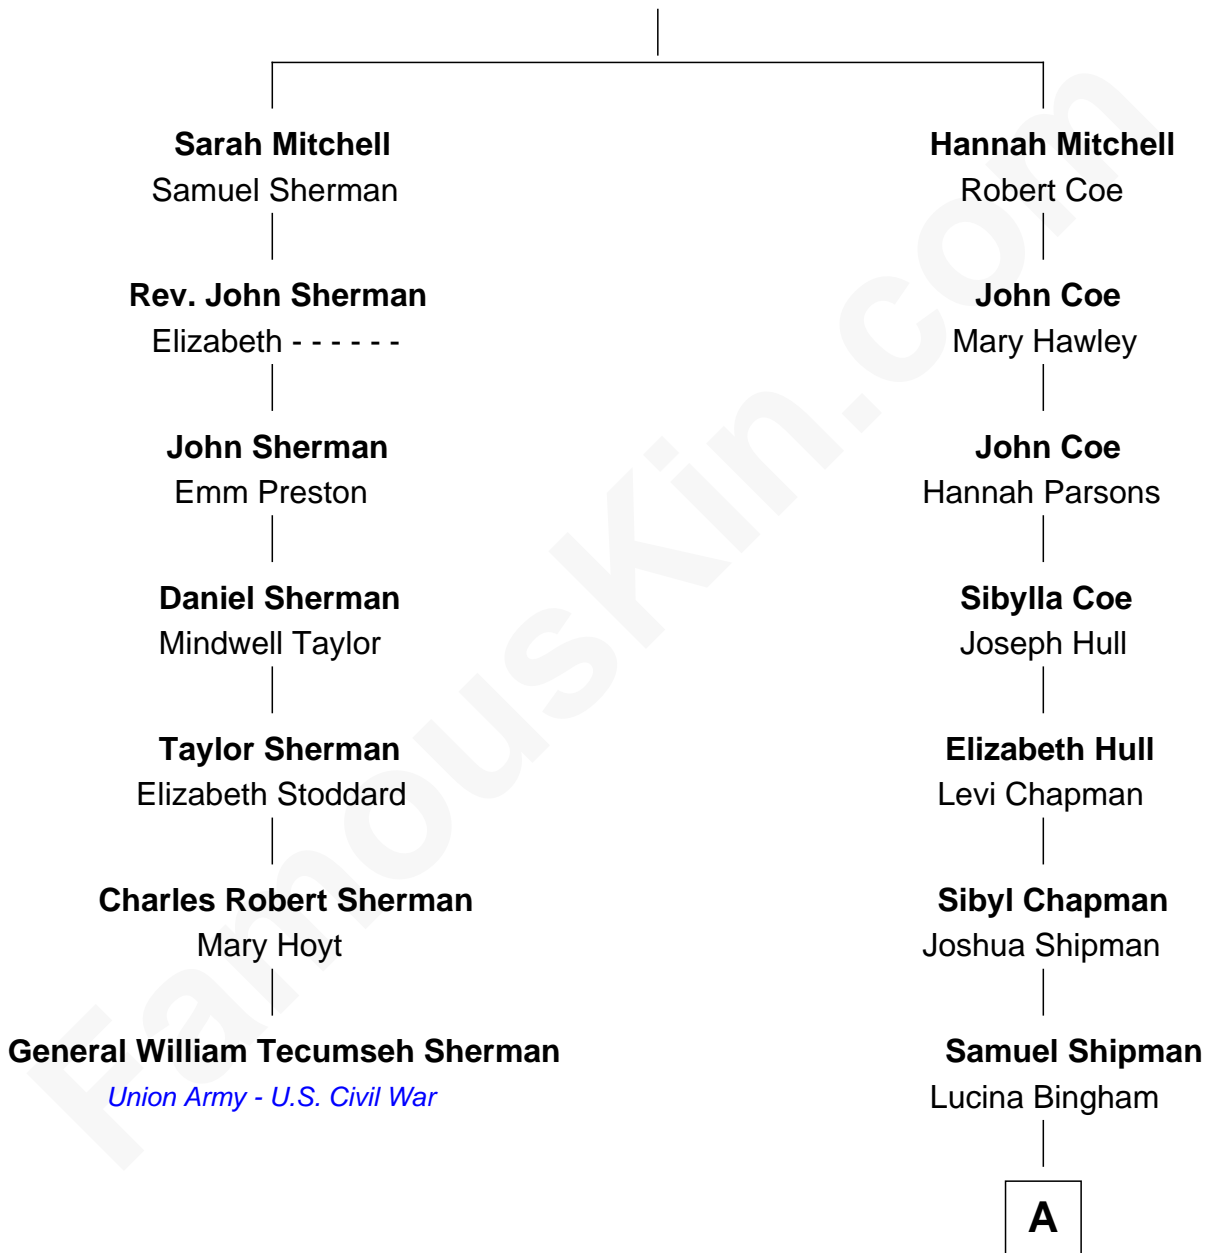

**FamousKin.com**  
**Relationship Chart of**  
**General William Tecumseh Sherman**

*Union Army - U.S. Civil War*

6th cousin 4 times removed of

**Dewey F. Bartlett**

*19th Governor of Oklahoma*

**Matthew Mitchell**

Susan Wood

**A**

—  
**Harriet Lucena Shipman**

Martin Dewey Follett

—  
**Alfred Dewey Follett**

Lula Hopkins

—  
**Jessie Hopkins Follett**

David Albert Bartlett

—  
**Dewey F. Bartlett**

*19th Governor of Oklahoma*

FamousKin.com