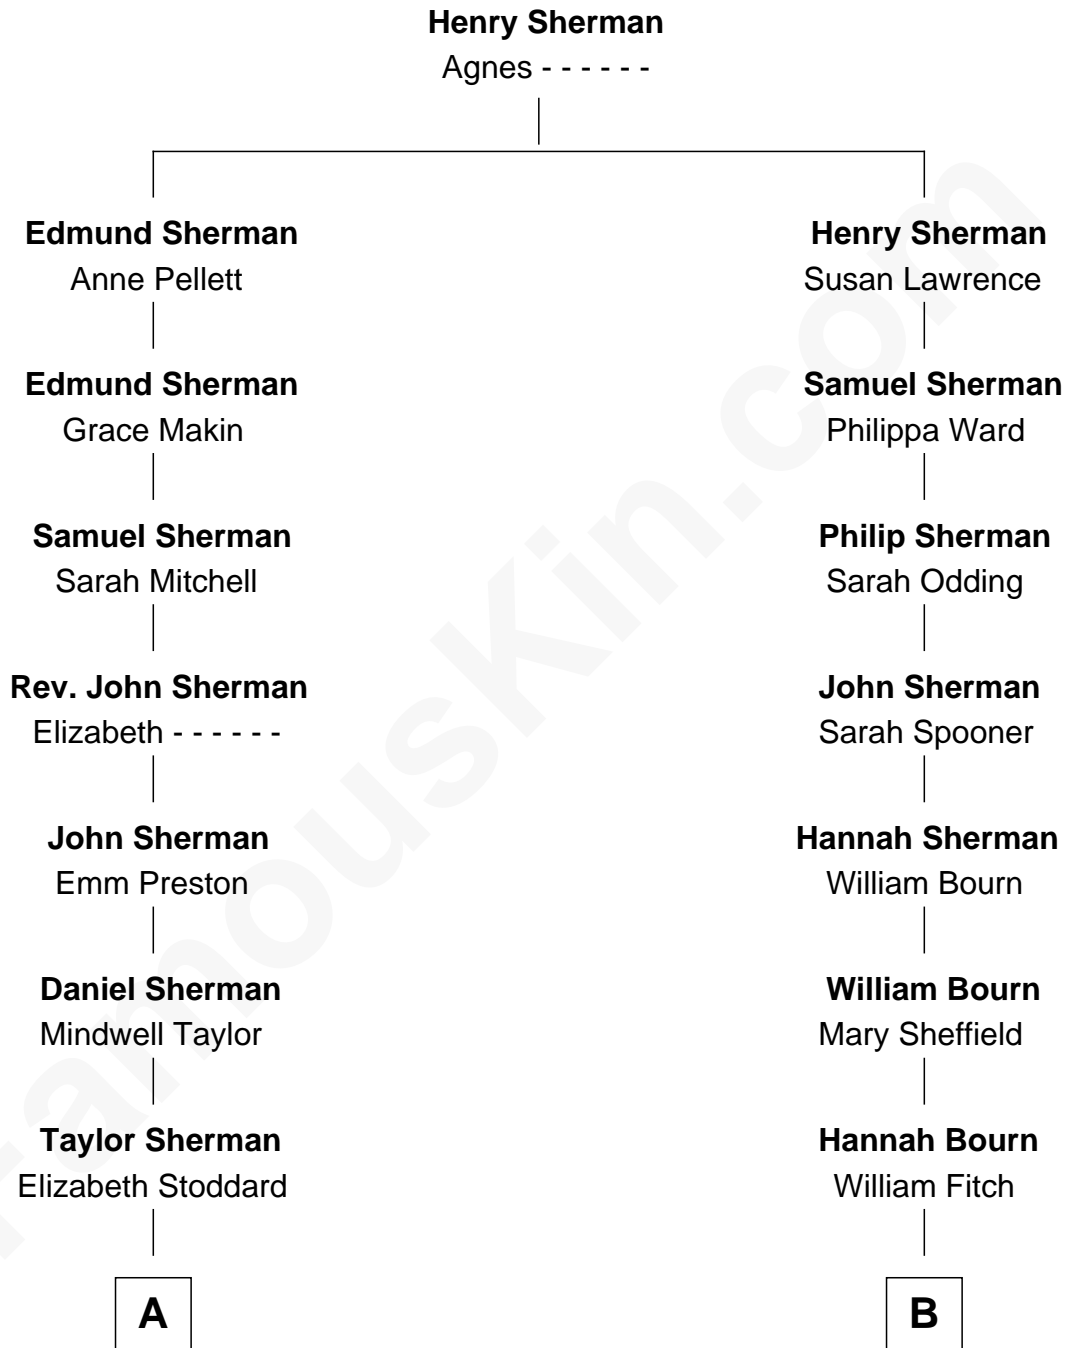

FamousKin.com

Relationship Chart of

General William Tecumseh Sherman

Union Army - U.S. Civil War

8th cousin 6 times removed of

Nat Faxon

Actor, Comedian, Director and Screenwriter

A

Charles Robert Sherman

Mary Hoyt

General William Tecumseh Sherman

Union Army - U.S. Civil War

B

Anna Fitch

Isaac Pierce

Levi Pierce

Betsey S. Wheeler

Warren S. Pierce

Eliza M. Sturdy

Alleda B. Pierce

Herbert Ira Conant

Marie Bassett Conant

Dr. Nathaniel Wales Faxon

William Otis Faxon