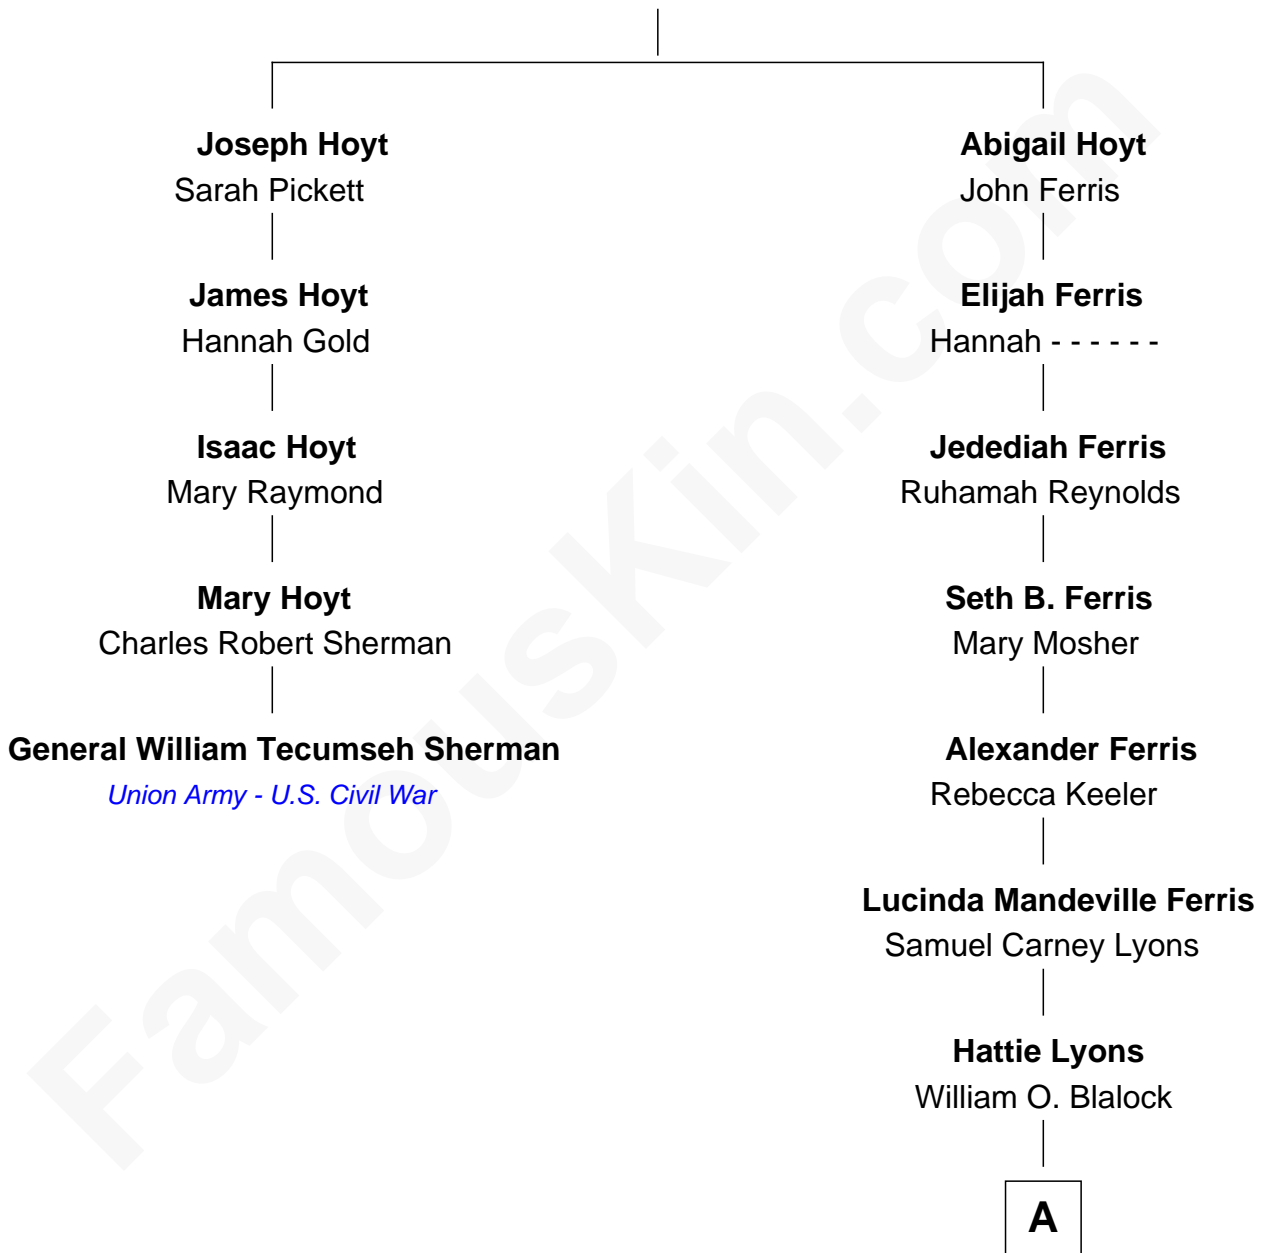

**FamousKin.com**  
**Relationship Chart of**  
**General William Tecumseh Sherman**  
*Union Army - U.S. Civil War*

4th cousin 6 times removed of

**Jason Kelce**  
*NFL Center*

**Zerubbabel Hoyt**

**A**

—  
**Roy Percy Blalock**  
Helene Henriette Sadlowski

—  
**Donald Roy Blalock**  
Ina Marie Petranek

—  
**Donna Rae Blalock**  
Edward Michael Kelce

—  
**Jason Kelce**  
*NFL Center*

FamousKin.com