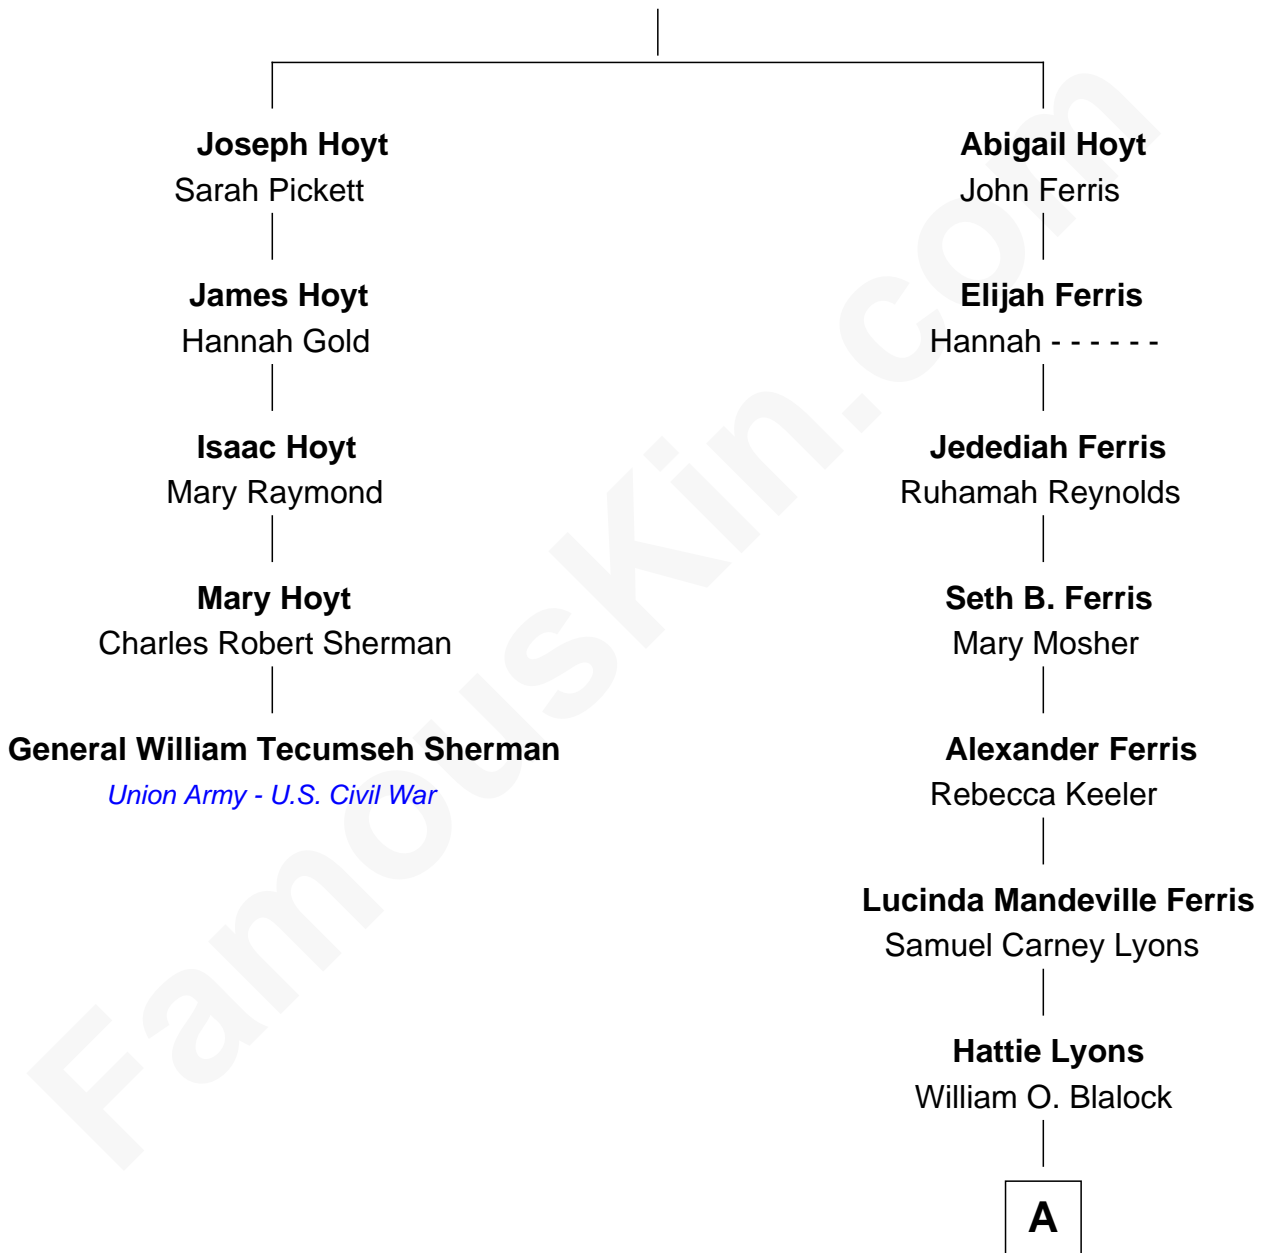

FamousKin.com Relationship Chart of

General William Tecumseh Sherman

Union Army - U.S. Civil War

4th cousin 6 times removed of

Travis Kelce

NFL Tight End

Zerubbabel Hoyt

A

—
Roy Percy Blalock
Helene Henriette Sadlowski

—
Donald Roy Blalock
Ina Marie Petranek

—
Donna Rae Blalock
Edward Michael Kelce

—
Travis Kelce
NFL Tight End

FamousKin.com