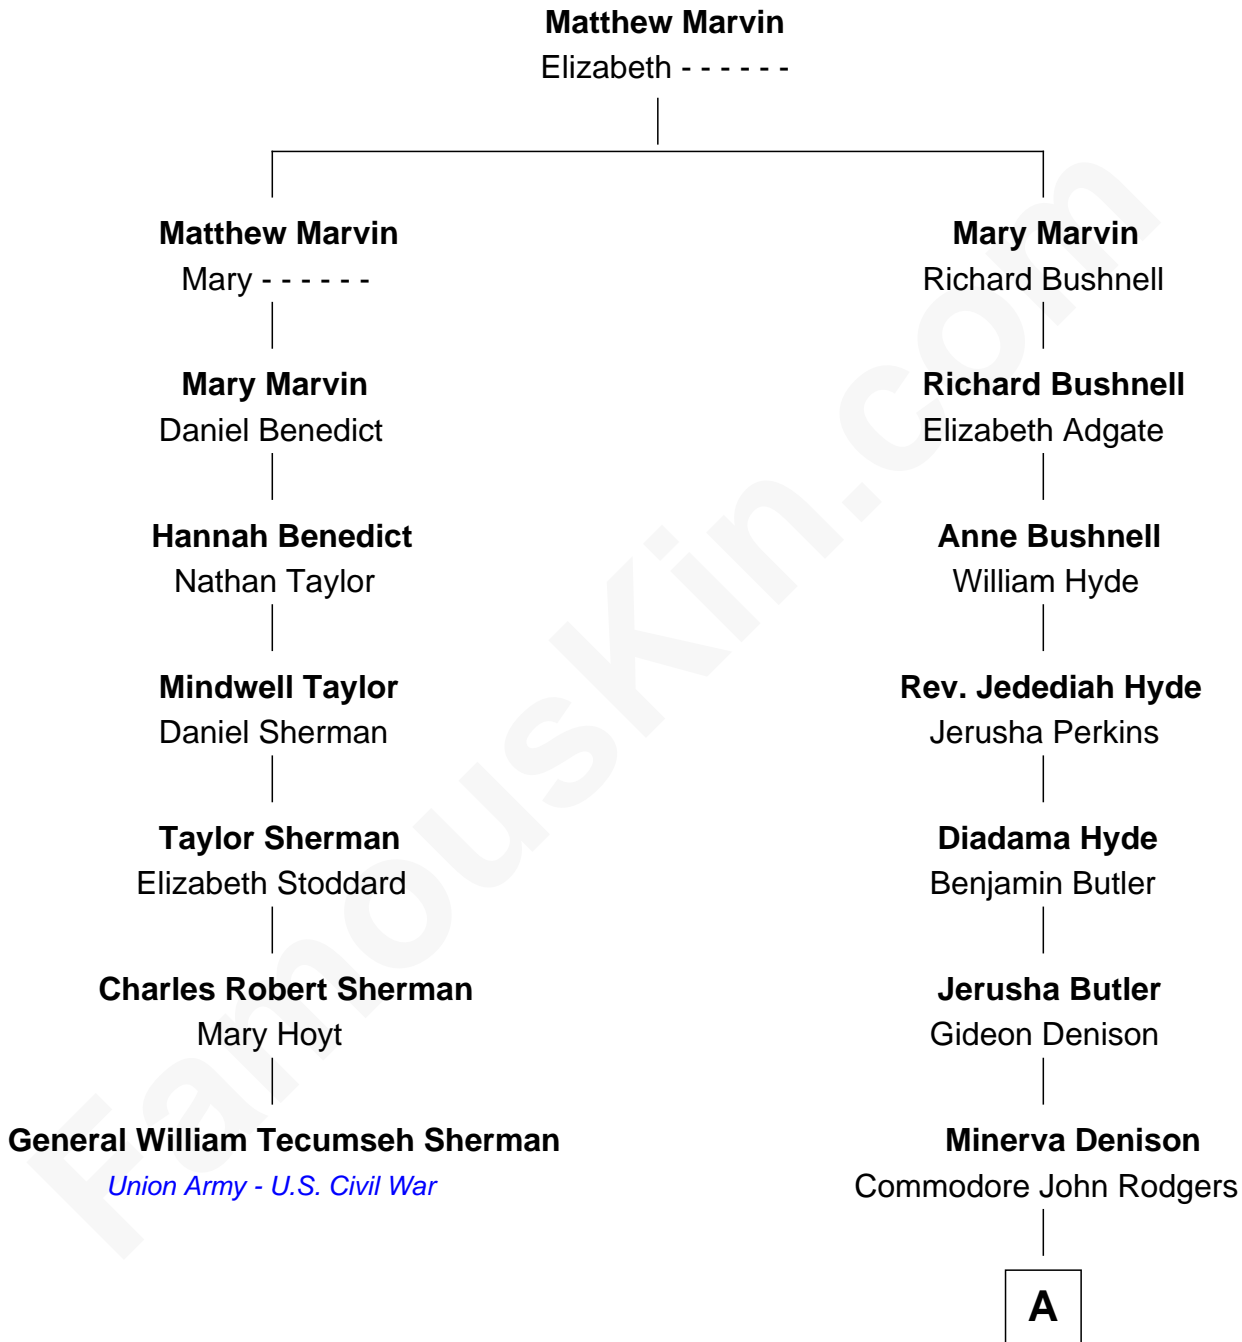

FamousKin.com

Relationship Chart of

General William Tecumseh Sherman

Union Army - U.S. Civil War

6th cousin 6 times removed of

Parker Stevenson

TV and Movie Actor

A

Louisa Rodgers

Maj. Gen. Montgomery Cunningham Meigs

Mary Montgomery Meigs

Col. Joseph Hancock Taylor

Evelyn Taylor

Eli Kirk Price

Philip Price

Sarah Meade Harrison