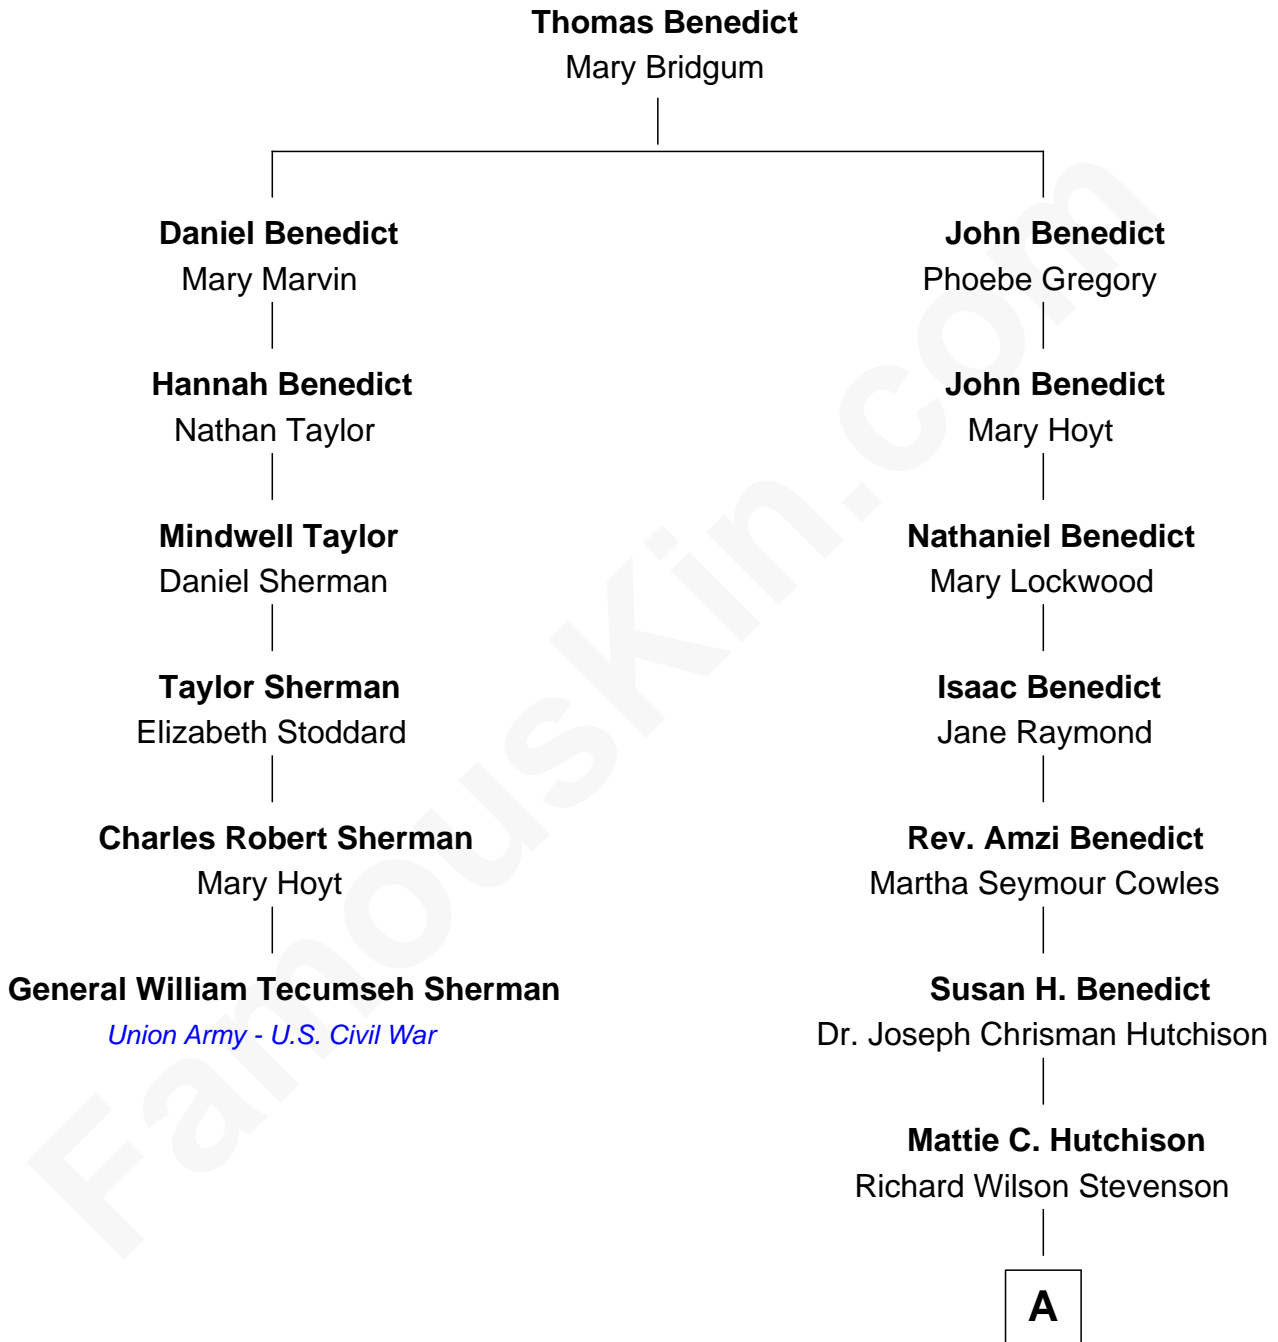

# FamousKin.com

## Relationship Chart of General William Tecumseh Sherman

*Union Army - U.S. Civil War*

5th cousin 4 times removed of

**Parker Stevenson**

*TV and Movie Actor*

**A**

—  
**Marion Stevenson**  
Henry Seabury Parker

—  
**Richard Stevenson Parker**  
Sarah Meade Price

—  
**Parker Stevenson**  
*TV and Movie Actor*

FamousKin.com