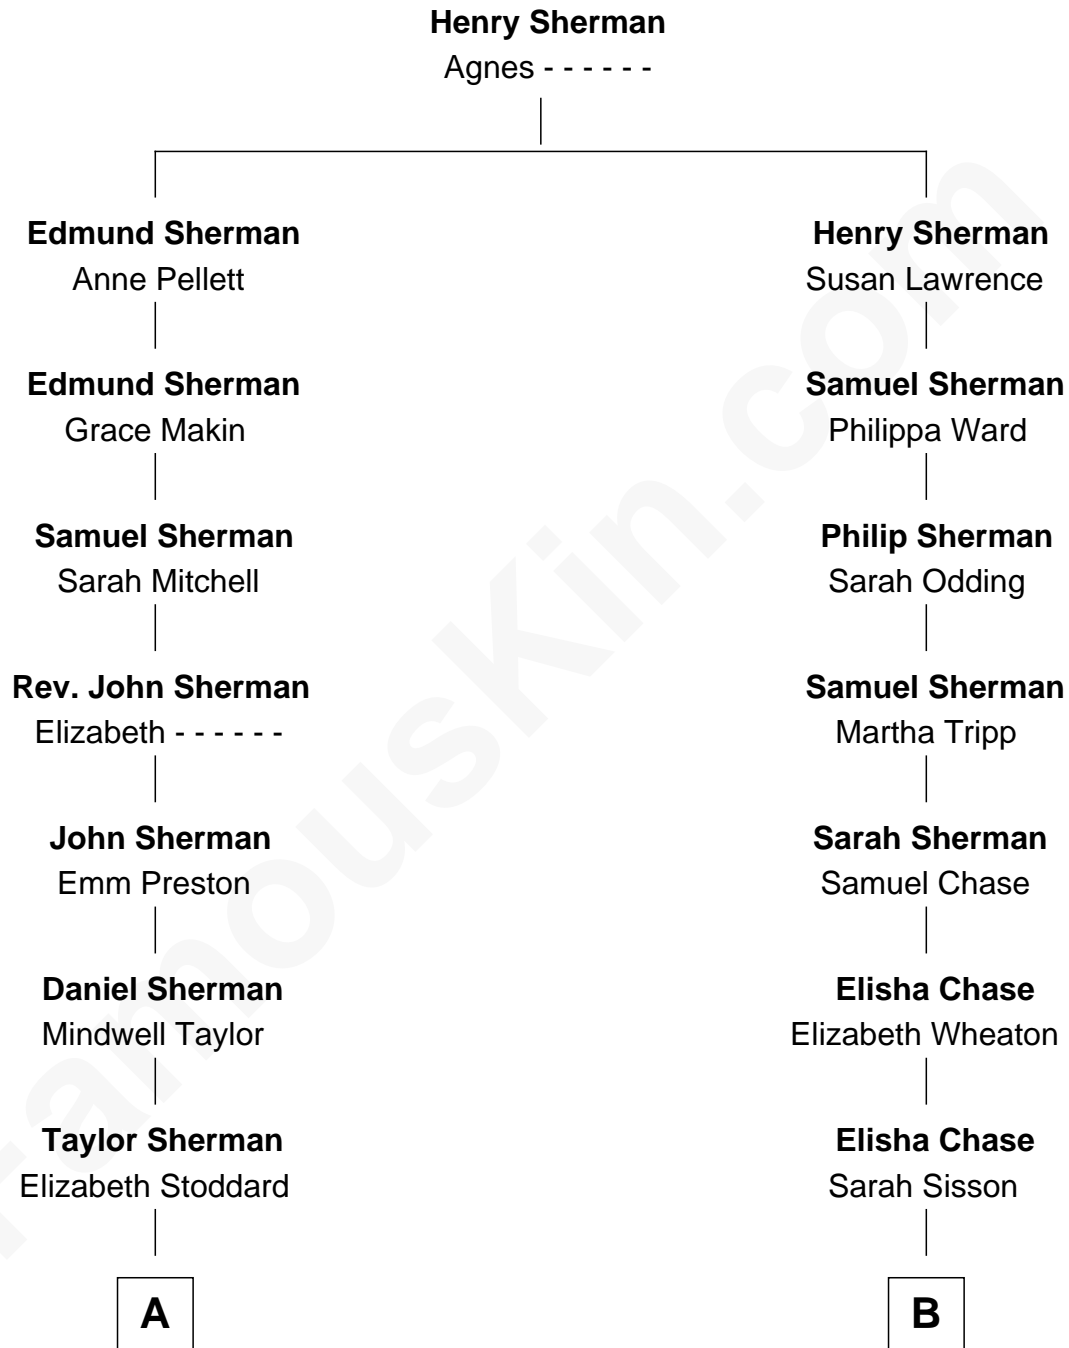

**FamousKin.com**  
**Relationship Chart of**  
**General William Tecumseh Sherman**

*Union Army - U.S. Civil War*

8th cousin 4 times removed of

**John Howard Pyle**

*9th Governor of Arizona*

**A**

**Charles Robert Sherman**

Mary Hoyt

**General William Tecumseh Sherman**

*Union Army - U.S. Civil War*

**B**

**Royal Chase**

Patience Luther

**Elisha Chase**

Thurza Howard

**Theresa Chase**

John King Seale

**Margaret Seale**

Rev. Abijah B. Anderson

**Mary Sue Anderson**

Rev. Thomas Miller Pyle

**John Howard Pyle**

*9th Governor of Arizona*