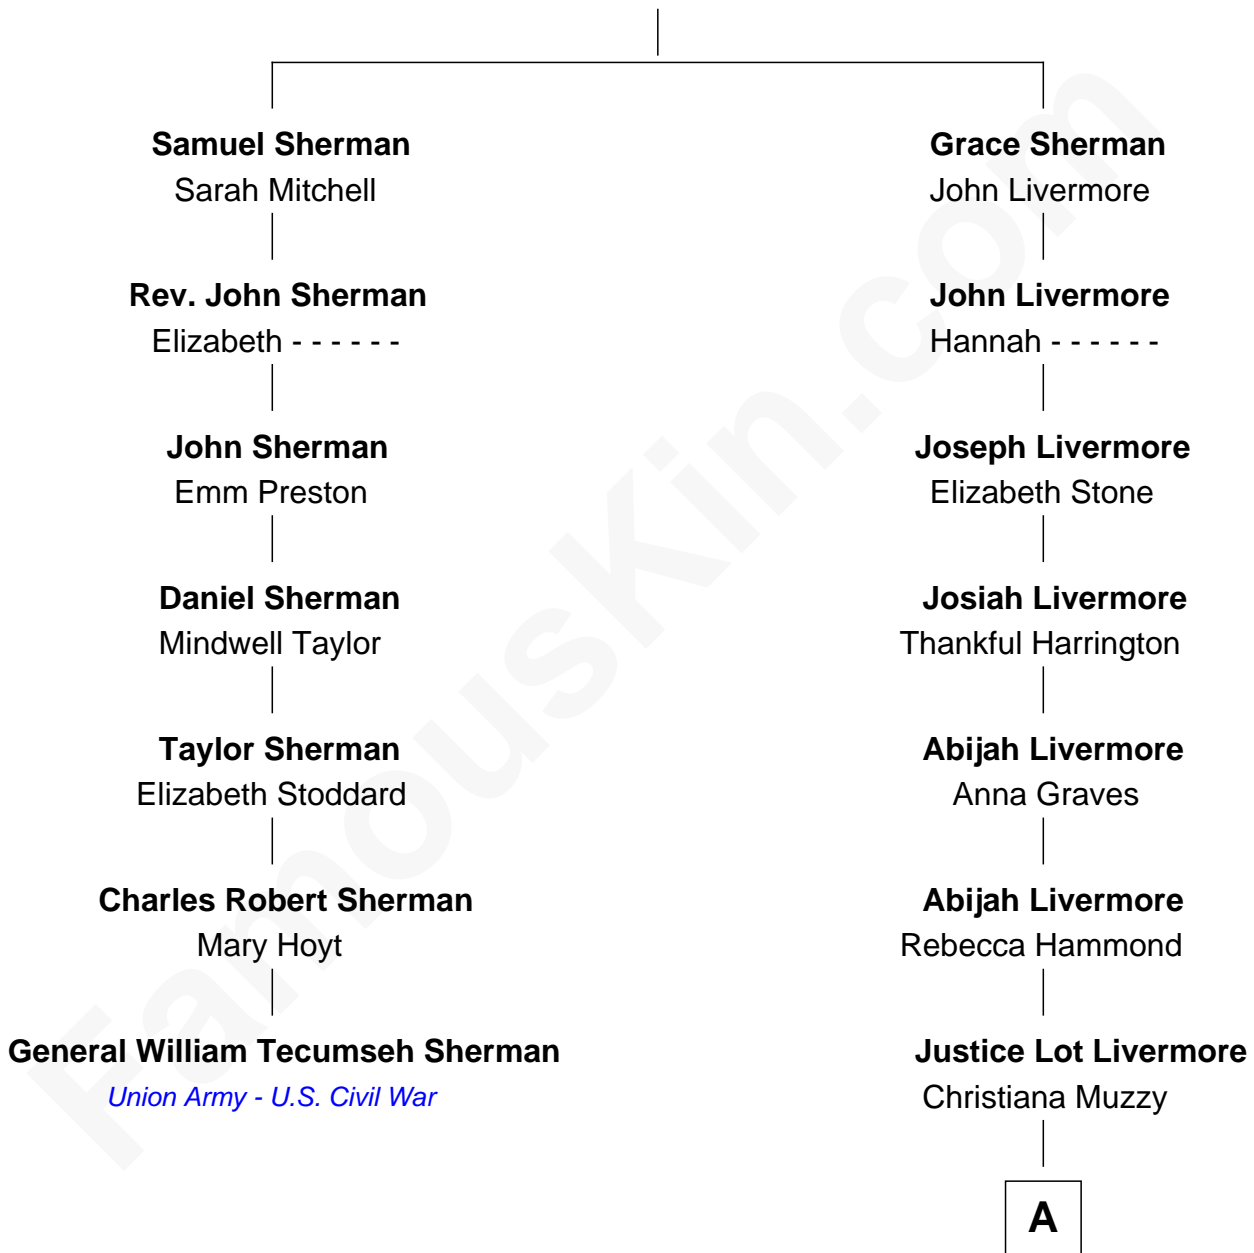

FamousKin.com

Relationship Chart of

General William Tecumseh Sherman

Union Army - U.S. Civil War

6th cousin 3 times removed of

Charles Edward Merrill

Co-Founder of Merrill Lynch & Company

Edmund Sherman

Grace Makin

A

Abigail L. Livermore

Riley Mead Merrill

Dr. Charles Morton Merrill

Octavia Wilson

Charles Edward Merrill

Co-Founder of Merrill Lynch & Co.